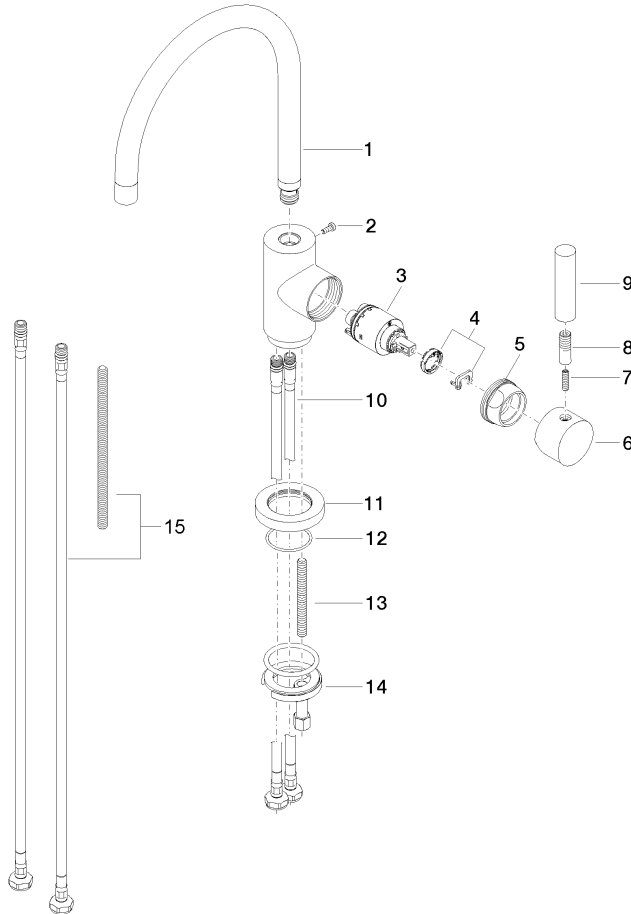

## TARA Single-lever mixer - Durabronz (23kt Gold)

33 800 888 Product version from 9/1/2021

- 7-7/8" Projection
- Swiveling spout 360°
- Aerated stream
- Total height 12-3/4"
- Height to aerator/spout outlet 7-1/8"
- 1-3/8" hole diameter
- 2 x pressure hose with 3/8" compression fitting
- Water flow rate limited to max. 1.5 gpm
- lead-free
- This product can help a building meet the requirements of Green Building Rating Systems, e.g. LEED®, BREEAM®, DGNB

## TARA Single-lever mixer - Durabronz (23kt Gold)

---

33 800 888 Product version from 9/1/2021

### Certificates

---

IAPMO\_N-4976

IAPMO\_6397

**TARA Single-lever mixer - Durabronz (23kt Gold)**

33 800 888 Product version from 9/1/2021

Parts for other finishes can be found here: [Chrome](#)

**Spare parts list**

Number	Item Number	Designation	Number of units	Lead time
1	90 28 22 048 03-09	spout	1	40
2	09 30 30 054 90	screw	1	2
3	90 15 05 065 00 90	cartridge	1	2
4	90 28 10 148 00 90	accessories	1	2
5	09 24 04 107-09	nut	1	40
6	90 20 88 040 00-09	handle	1	40
7	09 31 11 010 90	pin	1	2
8	90 24 04 048 00-09	nipple	1	40
9	11 170 880-09	handle	1	40
10	04 30 04 106 00 90	hose	2	2
11	09 28 10 055-09	rosette	1	60
12	09 14 10 034 90	seal	1	2
13	09 31 11 011 90	pin	1	2
14	04 30 11 038 00 90	fixing set	1	2
15	12 803 970-90 0010	Extension set -	1	60