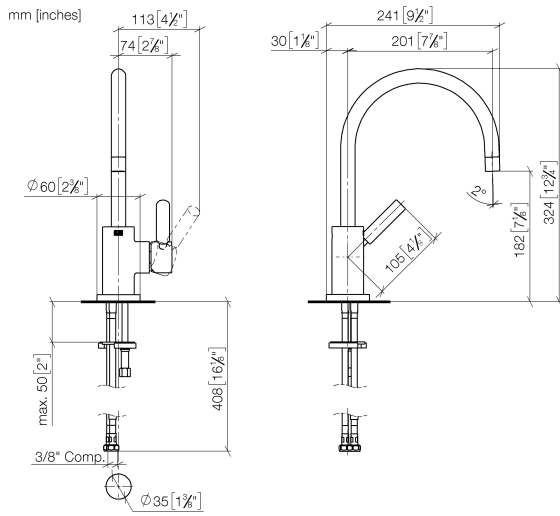

## TARA Single-lever mixer - Durabronz (23kt Gold)

33 800 888 Product version from 9/1/2021

- 7-7/8" Projection
- Swiveling spout 360°
- Aerated stream
- Total height 12-3/4"
- Height to aerator/spout outlet 7-1/8"
- 1-3/8" hole diameter
- 2 x pressure hose with 3/8" compression fitting
- Water flow rate limited to max. 1.5 gpm
- lead-free
- This product can help a building meet the requirements of Green Building Rating Systems, e.g. LEED®, BREEAM®, DGNB

## TARA Single-lever mixer - Durabronz (23kt Gold)

33 800 888 Product version from 9/1/2021

Number	Item Number	Designation	Number of units	Lead time
1	90 28 22 048 03-09	spout	1	40
2	09 30 30 054 90	screw	1	2
3	90 15 05 065 00 90	cartridge	1	2
4	90 28 10 148 00 90	accessories	1	2
5	09 24 04 107-09	nut	1	40
6	90 20 88 040 00-09	handle	1	40
7	09 31 11 010 90	pin	1	2
8	90 24 04 048 00-09	nipple	1	40
9	11 170 880-09	handle	1	40
10	04 30 04 106 00 90	hose	2	2
11	09 28 10 055-09	rosette	1	60
12	09 14 10 034 90	seal	1	2
13	09 31 11 011 90	pin	1	2
14	04 30 11 038 00 90	fixing set	1	2
15	12 803 970-90 0010	Extension set -	1	60