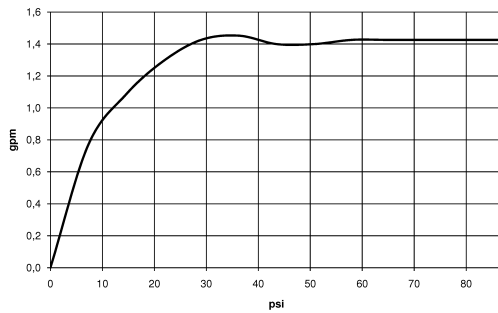

## TARA Single-lever mixer - Durabronz (23kt Gold)

33 800 888 Product version from 9/1/2021

- 7-7/8" Projection
- Swiveling spout 360°
- Aerated stream
- Total height 12-3/4"
- Height to aerator/spout outlet 7-1/8"
- 1-3/8" hole diameter
- 2 x pressure hose with 3/8" compression fitting
- Water flow rate limited to max. 1.5 gpm
- lead-free
- This product can help a building meet the requirements of Green Building Rating Systems, e.g. LEED®, BREEAM®, DGNB

### Flow rate chart