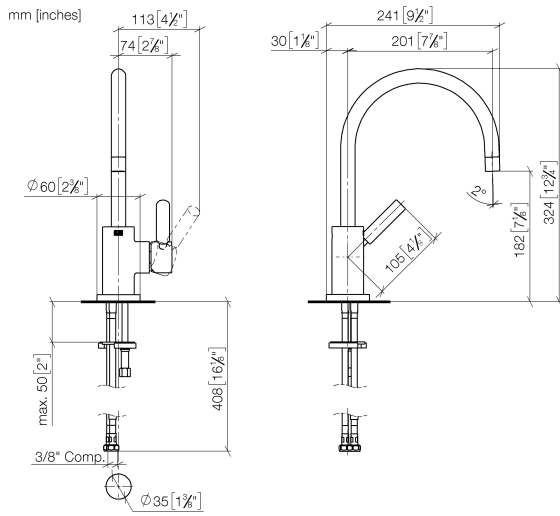

TARA Single-lever mixer - Brushed Durabronze (23kt Gold)

33 800 888 Product version from 9/1/2021

- 7-7/8" Projection
- Swiveling spout 360°
- Aerated stream
- Total height 12-3/4"
- Height to aerator/spout outlet 7-1/8"
- 1-3/8" hole diameter
- 2 x pressure hose with 3/8" compression fitting
- Water flow rate limited to max. 1.5 gpm
- lead-free
- This product can help a building meet the requirements of Green Building Rating Systems, e.g. LEED®, BREEAM®, DGNB

Recommended article

AIR SWITCH operating button, trim parts only - Brushed Durabronze (23kt Gold)

10 713 970-28

Recommended article

Soap dispenser with flange - Brushed Durabronze (23kt Gold)

82 444 970-28

TARA Single-lever mixer - Brushed Durabronz (23kt Gold)

33 800 888 Product version from 9/1/2021

Flow rate chart

Codes & Standards

ADA	ASME A112.18.1/CSA B125.1	California Energy Commission (CEC)	NSF/ANSI 372
NSF/ANSI/CAN 61	NSF372	NSF61	

Parts for other finishes can be found here: [Chrome](#)

Spare parts list

Number	Item Number	Designation	Number of units	Lead time
1	90 28 22 048 03-28	spout	1	20
2	09 30 30 054 90	screw	1	2
3	90 15 05 065 00 90	cartridge	1	2
4	90 28 10 148 00 90	accessories	1	2
5	09 24 04 107-28	nut	1	20
6	90 20 88 040 00-28	handle	1	20
7	09 31 11 010 90	pin	1	2
8	90 24 04 048 00-28	nipple	1	20
9	11 170 880-28	handle	1	-
Spare part can no longer be ordered, please order the replacement item				
10	04 30 04 106 00 90	hose	2	2
11	09 28 10 055-28	rosette	1	20
12	09 14 10 034 90	seal	1	2
13	09 31 11 011 90	pin	1	2
14	04 30 11 038 00 90	fixing set	1	2
15	12 803 970-90 0010	Extension set -	1	60