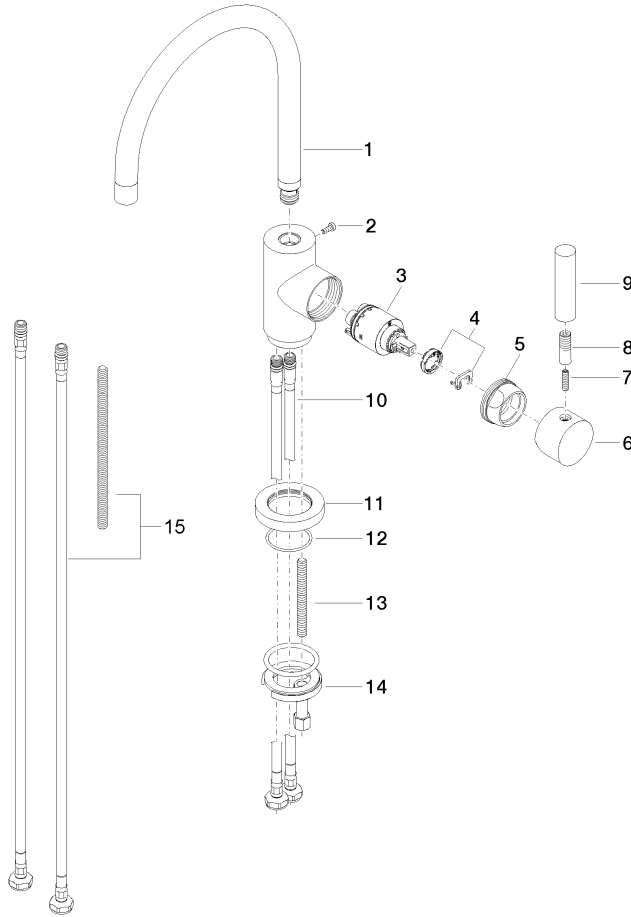

TARA Single-lever mixer - Brushed Durabronze (23kt Gold)

33 800 888 Product version from 9/1/2021

- 7-7/8" Projection
- Swiveling spout 360°
- Aerated stream
- Total height 12-3/4"
- Height to aerator/spout outlet 7-1/8"
- 1-3/8" hole diameter
- 2 x pressure hose with 3/8" compression fitting
- Water flow rate limited to max. 1.5 gpm
- lead-free
- This product can help a building meet the requirements of Green Building Rating Systems, e.g. LEED®, BREEAM®, DGNB

TARA Single-lever mixer - Brushed Durabronz (23kt Gold)

33 800 888 Product version from 9/1/2021

Flow rate chart

Codes & Standards

ADA	ASME A112.18.1/CSA B125.1	California Energy Commission (CEC)	NSF/ANSI 372
NSF/ANSI/CAN 61	NSF372	NSF61	

TARA Single-lever mixer - Brushed Durabronze (23kt Gold)

33 800 888 Product version from 9/1/2021

Certificates

IAPMO_N-4976

IAPMO_6397

TARA Single-lever mixer - Brushed Durabronz (23kt Gold)

33 800 888 Product version from 9/1/2021

Parts for other finishes can be found here: [Chrome](#)

Spare parts list

Number	Item Number	Designation	Number of units	Lead time
1	90 28 22 048 03-28	spout	1	20
2	09 30 30 054 90	screw	1	2
3	90 15 05 065 00 90	cartridge	1	2
4	90 28 10 148 00 90	accessories	1	2
5	09 24 04 107-28	nut	1	20
6	90 20 88 040 00-28	handle	1	20
7	09 31 11 010 90	pin	1	2
8	90 24 04 048 00-28	nipple	1	20
9	11 170 880-28	handle	1	-
Spare part can no longer be ordered, please order the replacement item				
10	04 30 04 106 00 90	hose	2	2
11	09 28 10 055-28	rosette	1	20
12	09 14 10 034 90	seal	1	2
13	09 31 11 011 90	pin	1	2
14	04 30 11 038 00 90	fixing set	1	2
15	12 803 970-90 0010	Extension set -	1	60