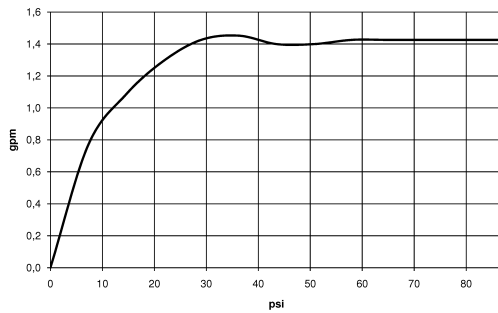

TARA Single-lever mixer - Brushed Durabronze (23kt Gold)

33 800 888 Product version from 9/1/2021

- 7-7/8" Projection
- Swiveling spout 360°
- Aerated stream
- Total height 12-3/4"
- Height to aerator/spout outlet 7-1/8"
- 1-3/8" hole diameter
- 2 x pressure hose with 3/8" compression fitting
- Water flow rate limited to max. 1.5 gpm
- lead-free
- This product can help a building meet the requirements of Green Building Rating Systems, e.g. LEED®, BREEAM®, DGNB

Recommended article

AIR SWITCH operating button, trim parts only - Brushed Durabronze (23kt Gold)

10 713 970-28

Recommended article

Soap dispenser with flange - Brushed Durabronze (23kt Gold)

82 444 970-28

TARA Single-lever mixer - Brushed Durabronz (23kt Gold)

33 800 888 Product version from 9/1/2021

Flow rate chart

Codes & Standards

ADA	ASME A112.18.1/CSA B125.1	California Energy Commission (CEC)	NSF/ANSI 372
NSF/ANSI/CAN 61	NSF372	NSF61	