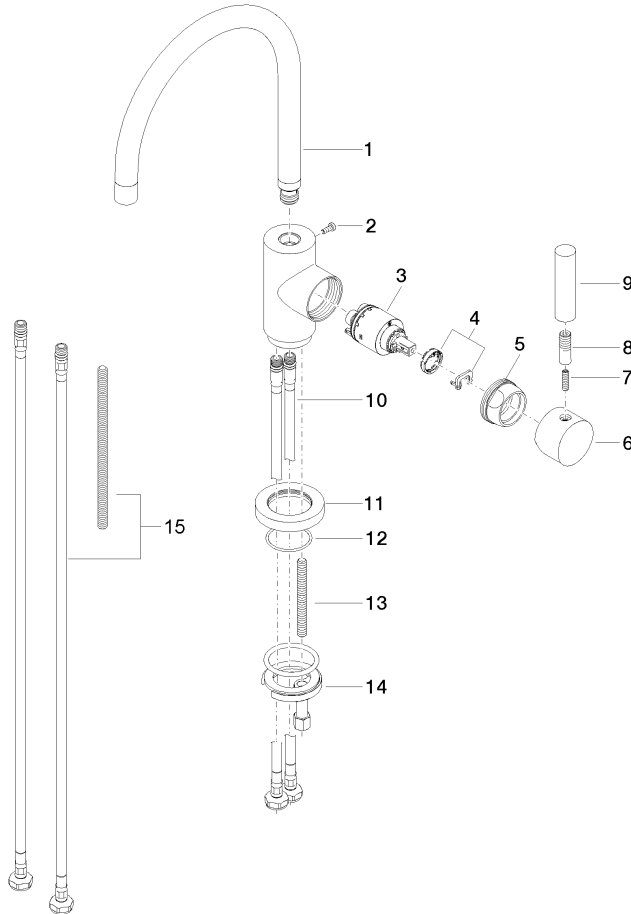

TARA Single-lever mixer - Brushed Chrome

33 800 888 Product version from 9/1/2021

- 7-7/8" Projection
- Swiveling spout 360°
- Aerated stream
- Total height 12-3/4"
- Height to aerator/spout outlet 7-1/8"
- 1-3/8" hole diameter
- 2 x pressure hose with 3/8" compression fitting
- Water flow rate limited to max. 1.5 gpm
- lead-free
- This product can help a building meet the requirements of Green Building Rating Systems, e.g. LEED®, BREEAM®, DGNB

33 800 888 Product version from 9/1/2021

Flow rate chart

Codes & Standards

ADA	ASME A112.18.1/CSA B125.1	California Energy Commission (CEC)	NSF/ANSI 372
NSF/ANSI/CAN 61	NSF372	NSF61	

TARA Single-lever mixer - Brushed Chrome

33 800 888 Product version from 9/1/2021

Certificates

IAPMO_N-4976

IAPMO_6397

TARA Single-lever mixer - Brushed Chrome

33 800 888 Product version from 9/1/2021

Parts for other finishes can be found here: [Chrome](#)

Spare parts list

Number	Item Number	Designation	Number of units	Lead time
1	90 28 22 048 03-93	spout	1	20
2	09 30 30 054 90	screw	1	2
3	90 15 05 065 00 90	cartridge	1	2
4	90 28 10 148 00 90	accessories	1	2
5	09 24 04 107-93	nut	1	20
6	90 20 88 040 00-93	handle	1	20
7	09 31 11 010 90	pin	1	2
8	90 24 04 048 00-93	nipple	1	20
9	11 170 880-93	handle	1	60
10	04 30 04 106 00 90	hose	2	2
11	09 28 10 055-93	rosette	1	60
12	09 14 10 034 90	seal	1	2
13	09 31 11 011 90	pin	1	2
14	04 30 11 038 00 90	fixing set	1	2
15	12 803 970-90 0010	Extension set -	1	60