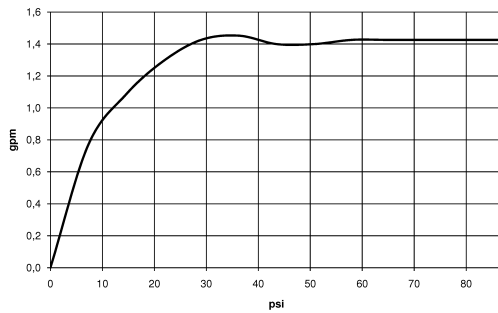

TARA Single-lever mixer - Brushed Chrome

33 800 888 Product version from 9/1/2021

- 7-7/8" Projection
- Swiveling spout 360°
- Aerated stream
- Total height 12-3/4"
- Height to aerator/spout outlet 7-1/8"
- 1-3/8" hole diameter
- 2 x pressure hose with 3/8" compression fitting
- Water flow rate limited to max. 1.5 gpm
- lead-free
- This product can help a building meet the requirements of Green Building Rating Systems, e.g. LEED®, BREEAM®, DGNB

Recommended article

AIR SWITCH operating button, trim parts only - Brushed Chrome 10 713 970-93

Recommended article

Soap dispenser with flange - Brushed Chrome 82 444 970-93

TARA Single-lever mixer - Brushed Chrome

33 800 888 Product version from 9/1/2021

Flow rate chart

Codes & Standards

ADA	ASME A112.18.1/CSA B125.1	California Energy Commission (CEC)	NSF/ANSI 372
NSF/ANSI/CAN 61	NSF372	NSF61	

TARA Single-lever mixer - Brushed Chrome