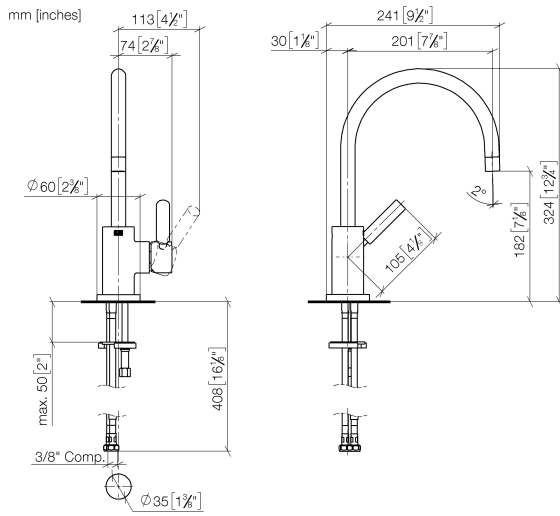

TARA Single-lever mixer - Brushed Chrome

33 800 888 Product version from 9/1/2021

- 7-7/8" Projection
- Swiveling spout 360°
- Aerated stream
- Total height 12-3/4"
- Height to aerator/spout outlet 7-1/8"
- 1-3/8" hole diameter
- 2 x pressure hose with 3/8" compression fitting
- Water flow rate limited to max. 1.5 gpm
- lead-free
- This product can help a building meet the requirements of Green Building Rating Systems, e.g. LEED®, BREEAM®, DGNB

Recommended article

AIR SWITCH operating button, trim parts only - Brushed Chrome 10 713 970-93

Recommended article

Soap dispenser with flange - Brushed Chrome 82 444 970-93

TARA Single-lever mixer - Brushed Chrome

33 800 888 Product version from 9/1/2021

Flow rate chart

Codes & Standards

ADA	ASME A112.18.1/CSA B125.1	California Energy Commission (CEC)	NSF/ANSI 372
NSF/ANSI/CAN 61	NSF372	NSF61	

TARA Single-lever mixer - Brushed Chrome

Spare parts list

Number	Item Number	Designation	Number of units	Lead time
1	90 28 22 048 03-93	spout	1	20
2	09 30 30 054 90	screw	1	2
3	90 15 05 065 00 90	cartridge	1	2
4	90 28 10 148 00 90	accessories	1	2
5	09 24 04 107-93	nut	1	20
6	90 20 88 040 00-93	handle	1	20
7	09 31 11 010 90	pin	1	2
8	90 24 04 048 00-93	nipple	1	20
9	11 170 880-93	handle	1	60
10	04 30 04 106 00 90	hose	2	2
11	09 28 10 055-93	rosette	1	60
12	09 14 10 034 90	seal	1	2
13	09 31 11 011 90	pin	1	2
14	04 30 11 038 00 90	fixing set	1	2
15	12 803 970-90 0010	Extension set -	1	60