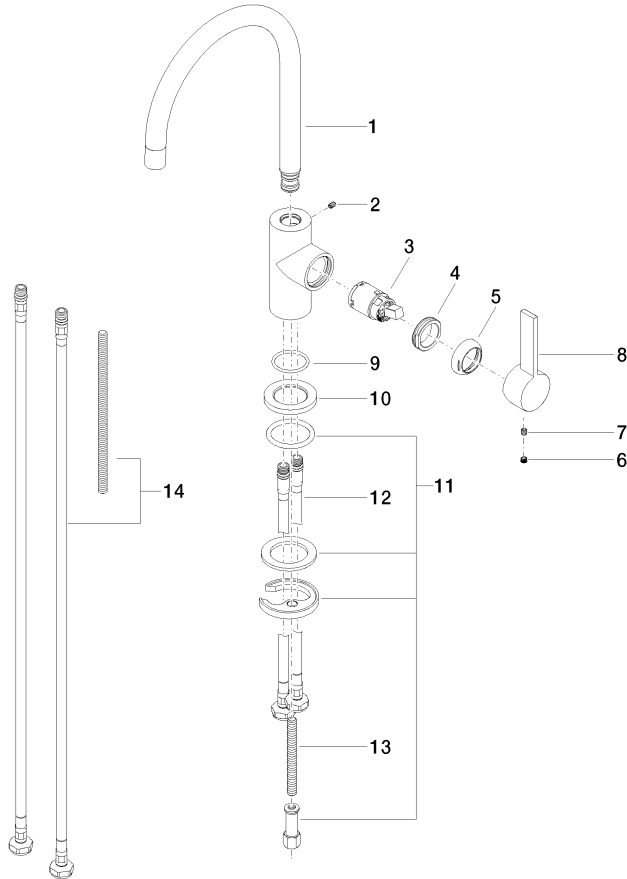

TARA ULTRA BAR TAP Single-lever mixer - Chrome

33 805 875 Product version from 5/3/2021

- 6-1/2" Projection
- Center to center "
- Swiveling spout 360°
- Laminar stream
- Total height 11-7/8"
- 7-3/8" height to aerator/spout outlet
- 1-3/8" hole diameter
- 2 x pressure hose with 3/8" compression fitting
- Water flow rate limited to max. 1.5 gpm
- lead-free
- This product can help a building meet the requirements of Green Building Rating Systems, e.g. LEED®, BREEAM®, DGNB

Recommended article

AIR SWITCH operating button, trim parts only - Chrome 10 713 970-00

Recommended article

Soap dispenser without flange - Chrome 82 424 970-00

TARA ULTRA BAR TAP Single-lever mixer - Chrome

33 805 875 Product version from 5/3/2021

Flow rate chart

Codes & Standards

ADA	ASME A112.18.1/CSA B125.1	California Energy Commission (CEC)	NSF/ANSI 372
NSF/ANSI/CAN 61	NSF372	NSF61	

TARA ULTRA BAR TAP Single-lever mixer - Chrome

33 805 875 Product version from 5/3/2021

Certificates

IAPMO_N-4976

IAPMO_6397

TARA ULTRA BAR TAP Single-lever mixer - Chrome

33 805 875 Product version from 5/3/2021

Spare parts list

Number	Item Number	Designation	Number of units	Lead time
1	90 28 22 206 01-00	spout	1	10
2	09 31 11 008 90	pin	1	2
3	90 15 05 041 00 90	cartridge	1	2
4	09 24 04 130-07	nut	1	30
5	09 24 04 204-00	cover	1	10
6	90 31 20 109 00 90	plug	1	2
7	90 31 11 030 00 90	pin	1	2
8	09 20 88 051-00	handle	1	10
9	09 14 10 118 90	seal	1	2
10	09 27 85 001-00	rosette	1	10
11	04 30 11 038 64 90	fixing set	1	2
12	04 30 04 106 00 90	hose	2	2
13	09 31 11 011 90	pin	1	2
14	12 803 970-90 0010	Extension set -	1	60