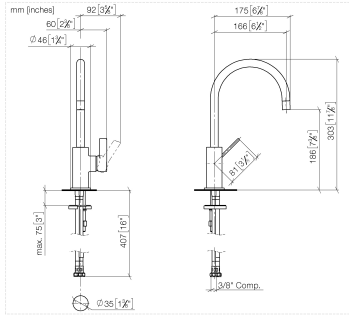

TARA ULTRA BAR TAP Single-lever mixer - Chrome

33 805 875 Product version from 5/3/2021

- 6-1/2" Projection
- Center to center "
- Swiveling spout 360°
- Laminar stream
- Total height 11-7/8"
- 7-3/8" height to aerator/spout outlet
- 1-3/8" hole diameter
- 2 x pressure hose with 3/8" compression fitting
- Water flow rate limited to max. 1.5 gpm
- lead-free
- This product can help a building meet the requirements of Green Building Rating Systems, e.g. LEED®, BREEAM®, DGNB

Recommended article

AIR SWITCH operating button, trim parts only - Chrome 10 713 970-00

Recommended article

Soap dispenser without flange - Chrome 82 424 970-00

TARA ULTRA BAR TAP Single-lever mixer - Chrome

33 805 875 Product version from 5/3/2021

Flow rate chart

Codes & Standards

ADA	ASME A112.18.1/CSA B125.1	California Energy Commission (CEC)	NSF/ANSI 372
NSF/ANSI/CAN 61	NSF372	NSF61	

TARA ULTRA BAR TAP Single-lever mixer - Chrome

33 805 875 Product version from 5/3/2021

Certificates

IAPMO_N-4976

IAPMO_6397

TARA ULTRA BAR TAP Single-lever mixer - Chrome

33 805 875 Product version from 5/3/2021

Spare parts list

Number	Item Number	Designation	Number of units	Lead time
1	90 28 22 206 01-00	spout	1	10
2	09 31 11 008 90	pin	1	2
3	90 15 05 041 00 90	cartridge	1	2
4	09 24 04 130-07	nut	1	30
5	09 24 04 204-00	cover	1	10
6	90 31 20 109 00 90	plug	1	2
7	90 31 11 030 00 90	pin	1	2
8	09 20 88 051-00	handle	1	10
9	09 14 10 118 90	seal	1	2
10	09 27 85 001-00	rosette	1	10
11	04 30 11 038 64 90	fixing set	1	2
12	04 30 04 106 00 90	hose	2	2
13	09 31 11 011 90	pin	1	2
14	12 803 970-90 0010	Extension set -	1	60