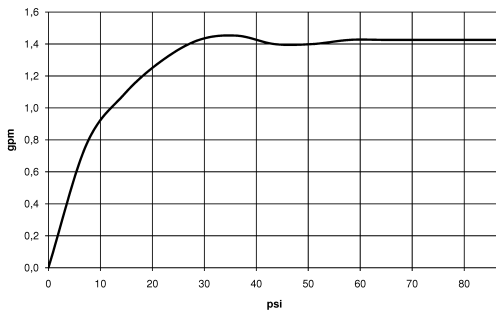

TARA ULTRA BAR TAP Single-lever mixer - Chrome

33 805 875 Product version from 5/3/2021

- 6-1/2" Projection
- Center to center "
- Swiveling spout 360°
- Laminar stream
- Total height 11-7/8"
- 7-3/8" height to aerator/spout outlet
- 1-3/8" hole diameter
- 2 x pressure hose with 3/8" compression fitting
- Water flow rate limited to max. 1.5 gpm
- lead-free
- This product can help a building meet the requirements of Green Building Rating Systems, e.g. LEED®, BREEAM®, DGNB

Recommended article

AIR SWITCH operating button, trim parts only - Chrome 10 713 970-00

Recommended article

Soap dispenser without flange - Chrome 82 424 970-00

TARA ULTRA BAR TAP Single-lever mixer - Chrome

33 805 875 Product version from 5/3/2021

Flow rate chart

Codes & Standards

ADA	ASME A112.18.1/CSA B125.1	California Energy Commission (CEC)	NSF/ANSI 372
NSF/ANSI/CAN 61	NSF372	NSF61	

TARA ULTRA BAR TAP Single-lever mixer - Chrome