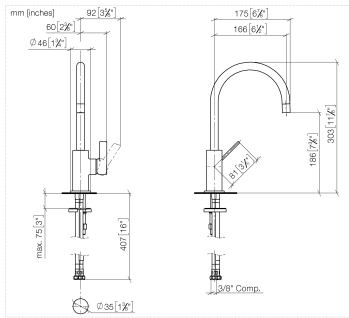

TARA ULTRA BAR TAP Single-lever mixer - Brushed Platinum

33 805 875 Product version from 5/3/2021