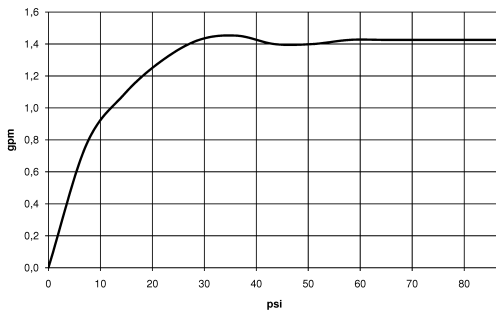

TARA ULTRA BAR TAP Single-lever mixer - Brushed Platinum

33 805 875 Product version from 5/3/2021

- 6-1/2" Projection
- Center to center "
- Swiveling spout 360°
- Laminar stream
- Total height 11-7/8"
- 7-3/8" height to aerator/spout outlet
- 1-3/8" hole diameter
- 2 x pressure hose with 3/8" compression fitting
- Water flow rate limited to max. 1.5 gpm
- lead-free
- This product can help a building meet the requirements of Green Building Rating Systems, e.g. LEED®, BREEAM®, DGNB

Recommended article

AIR SWITCH operating button, trim parts only - Brushed Platinum 10 713 970-06

Recommended article

Soap dispenser without flange - Brushed Platinum 82 424 970-06

TARA ULTRA BAR TAP Single-lever mixer - Brushed Platinum

33 805 875 Product version from 5/3/2021

Flow rate chart

Codes & Standards

ADA

ASME
A112.18.1/CSA
B125.1

California Energy
Commission
(CEC)

NSF/ANSI 372

NSF/ANSI/CAN
61