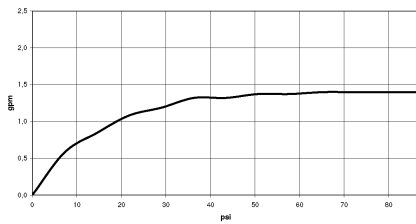

## TARA Single-lever mixer - Brushed Platinum

33 815 888 Product version from 9/7/2021

- 9-1/4" Projection
- Swiveling spout 360°
- Aerated stream
- Total height 15-3/4"
- Height to aerator/spout outlet 9"
- 1-3/8" hole diameter
- 2 x pressure hose with 3/8" compression fitting
- Water flow rate limited to max. 1.5 gpm
- lead-free
- This product can help a building meet the requirements of Green Building Rating Systems, e.g. LEED®, BREEAM®, DGNB

### Recommended article

**AIR SWITCH operating button, trim parts only - Brushed Platinum** 10 713 970-06

## TARA Single-lever mixer - Brushed Platinum

33 815 888 Product version from 9/7/2021

### Flow rate chart