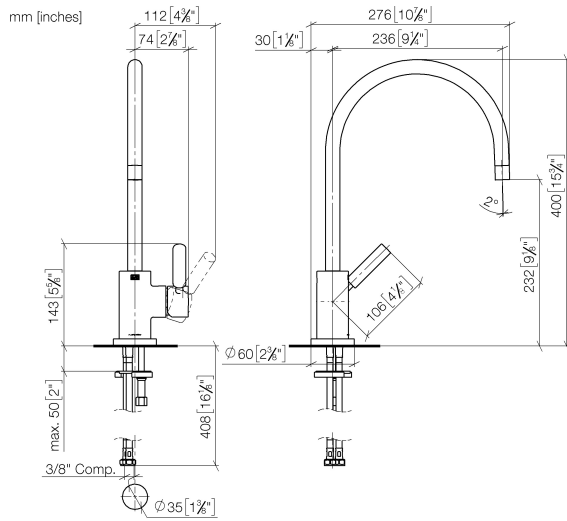

## TARA Single-lever mixer - Brushed Platinum

33 815 888 Product version from 9/7/2021

- 9-1/4" Projection
- Swiveling spout 360°
- Aerated stream
- Total height 15-3/4"
- Height to aerator/spout outlet 9"
- 1-3/8" hole diameter
- 2 x pressure hose with 3/8" compression fitting
- Water flow rate limited to max. 1.5 gpm
- lead-free
- This product can help a building meet the requirements of Green Building Rating Systems, e.g. LEED®, BREEAM®, DGNB

### Recommended article

**AIR SWITCH operating button, trim parts only - Brushed Platinum** 10 713 970-06

## TARA Single-lever mixer - Brushed Platinum

33 815 888 Product version from 9/7/2021

### Spare parts list

Number	Item Number	Designation	Number of units	Lead time
1	90 28 22 049 03-06	spout	1	10
2	90 23 01 028 00-06	aerator	1	10
3	09 30 30 054 90	screw	1	2
4	90 15 05 065 00 90	cartridge	1	2
5	90 28 10 148 00 90	accessories	1	2
6	09 24 04 107-06	nut	1	10
7	90 20 88 040 00-06	handle	1	10
8	09 31 11 010 90	pin	1	2
9	90 24 04 048 00-06	nipple	1	10
10	11 170 880-06	handle	1	10
11	04 30 04 106 00 90	hose	2	2
12	09 28 10 055-06	rosette	1	10
13	09 14 10 034 90	seal	1	2
14	04 30 11 038 00 90	fixing set	1	2
15	09 31 11 011 90	pin	1	2
25	12 803 970-90 0010	Extension set -	1	60