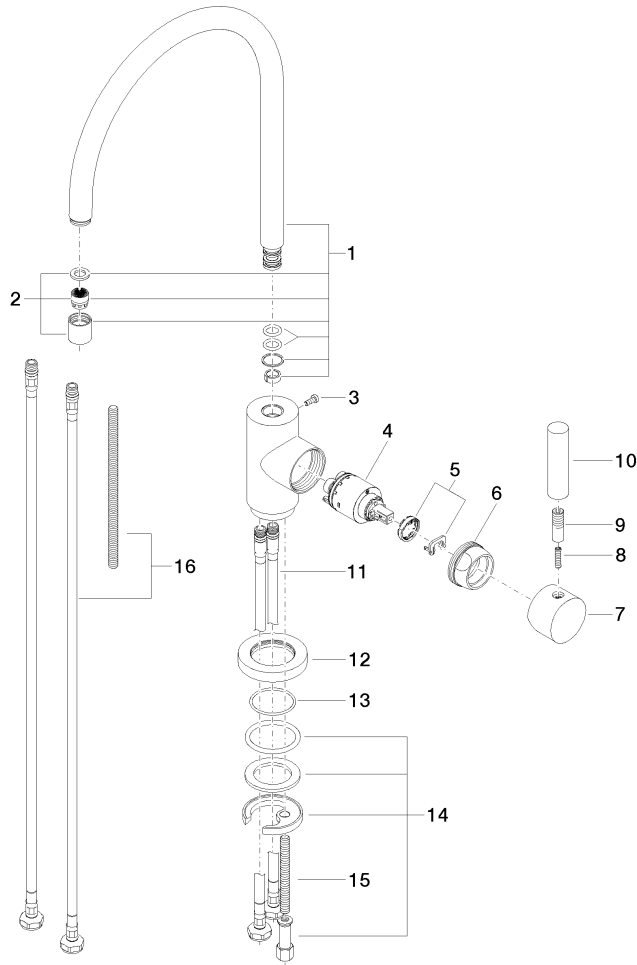

## TARA Single-lever mixer - Brushed Platinum

33 815 888 Product version from 9/7/2021

- 9-1/4" Projection
- Swiveling spout 360°
- Aerated stream
- Total height 15-3/4"
- Height to aerator/spout outlet 9"
- 1-3/8" hole diameter
- 2 x pressure hose with 3/8" compression fitting
- Water flow rate limited to max. 1.5 gpm
- lead-free
- This product can help a building meet the requirements of Green Building Rating Systems, e.g. LEED®, BREEAM®, DGNB

## TARA Single-lever mixer - Brushed Platinum

---

33 815 888 Product version from 9/7/2021

## TARA Single-lever mixer - Brushed Platinum

33 815 888 Product version from 9/7/2021

Parts for other finishes can be found here: [Chrome](#)

### Spare parts list

Number	Item Number	Designation	Number of units	Lead time
1	90 28 22 049 03-06	spout	1	10
2	90 23 01 028 00-06	aerator	1	10
3	09 30 30 054 90	screw	1	2
4	90 15 05 065 00 90	cartridge	1	2
5	90 28 10 148 00 90	accessories	1	2
6	09 24 04 107-06	nut	1	10
7	90 20 88 040 00-06	handle	1	10
8	09 31 11 010 90	pin	1	2
9	90 24 04 048 00-06	nipple	1	10
10	11 170 880-06	handle	1	10
11	04 30 04 106 00 90	hose	2	2
12	09 28 10 055-06	rosette	1	10
13	09 14 10 034 90	seal	1	2
14	04 30 11 038 00 90	fixing set	1	2
15	09 31 11 011 90	pin	1	2
25	12 803 970-90 0010	Extension set -	1	60