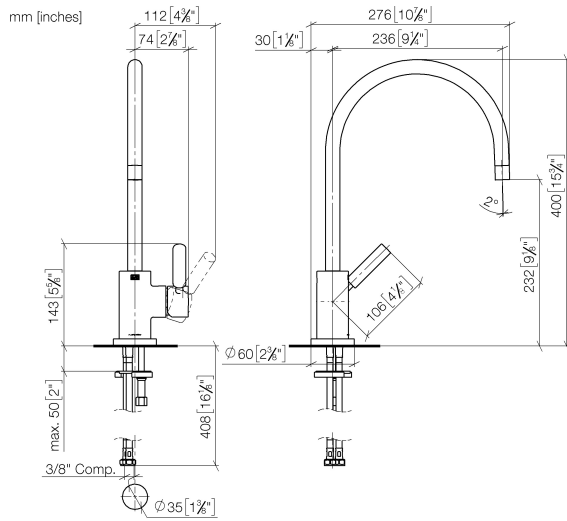

TARA Single-lever mixer - Brushed Durabronze (23kt Gold)

33 815 888 Product version from 9/7/2021

- 9-1/4" Projection
- Swiveling spout 360°
- Aerated stream
- Total height 15-3/4"
- Height to aerator/spout outlet 9"
- 1-3/8" hole diameter
- 2 x pressure hose with 3/8" compression fitting
- Water flow rate limited to max. 1.5 gpm
- lead-free
- This product can help a building meet the requirements of Green Building Rating Systems, e.g. LEED®, BREEAM®, DGNB

Recommended article

AIR SWITCH operating button, trim parts only - Brushed Durabronze (23kt Gold) 10 713 970-28

Recommended article

Soap dispenser with flange - Brushed Durabronze (23kt Gold) 82 444 970-28

TARA Single-lever mixer - Brushed Durabronz (23kt Gold)

33 815 888 Product version from 9/7/2021

Flow rate chart

Codes & Standards

ADA	ASME A112.18.1/CSA B125.1	California Energy Commission (CEC)	NSF/ANSI 372
NSF/ANSI/CAN 61	NSF372	NSF61	

Parts for other finishes can be found here: [Chrome](#)

Spare parts list

Number	Item Number	Designation	Number of units	Lead time
1	90 28 22 049 03-28	spout	1	20
2	90 23 01 028 00-28	aerator	1	20
3	09 30 30 054 90	screw	1	2
4	90 15 05 065 00 90	cartridge	1	2
5	90 28 10 148 00 90	accessories	1	2
6	09 24 04 107-28	nut	1	20
7	90 20 88 040 00-28	handle	1	20
8	09 31 11 010 90	pin	1	2
9	90 24 04 048 00-28	nipple	1	20
10	11 170 880-28	handle	1	-
Spare part can no longer be ordered, please order the replacement item				
11	04 30 04 106 00 90	hose	2	2
12	09 28 10 055-28	rosette	1	20
13	09 14 10 034 90	seal	1	2
14	04 30 11 038 00 90	fixing set	1	2
15	09 31 11 011 90	pin	1	2
25	12 803 970-90 0010	Extension set -	1	60