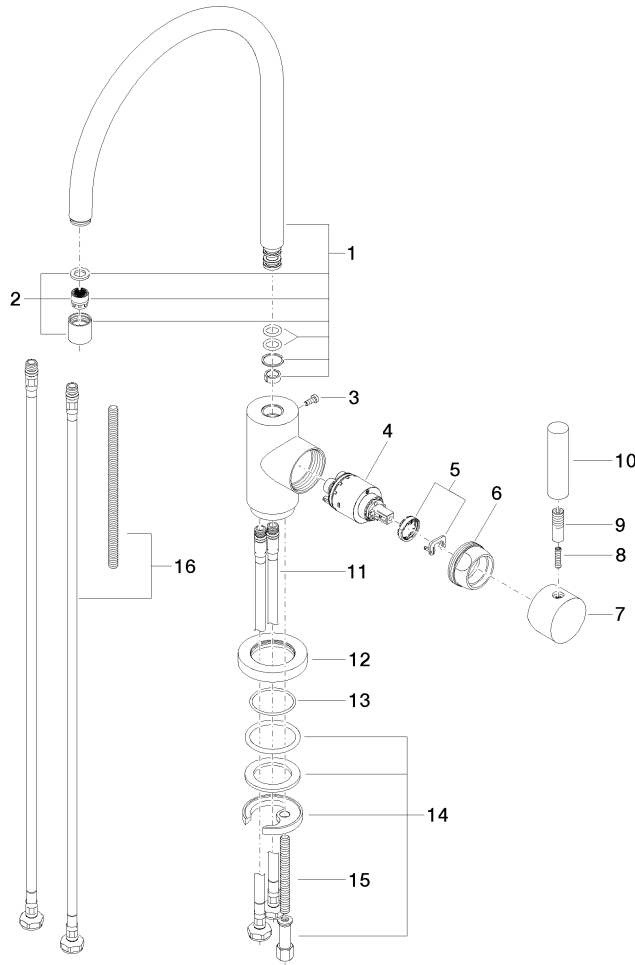

TARA Single-lever mixer - Brushed Durabronze (23kt Gold)

33 815 888 Product version from 9/7/2021

- 9-1/4" Projection
- Swiveling spout 360°
- Aerated stream
- Total height 15-3/4"
- Height to aerator/spout outlet 9"
- 1-3/8" hole diameter
- 2 x pressure hose with 3/8" compression fitting
- Water flow rate limited to max. 1.5 gpm
- lead-free
- This product can help a building meet the requirements of Green Building Rating Systems, e.g. LEED®, BREEAM®, DGNB

TARA Single-lever mixer - Brushed Durabronz (23kt Gold)

33 815 888 Product version from 9/7/2021

Flow rate chart

Codes & Standards

ADA	ASME A112.18.1/CSA B125.1	California Energy Commission (CEC)	NSF/ANSI 372
NSF/ANSI/CAN 61	NSF372	NSF61	

TARA Single-lever mixer - Brushed Durabronz (23kt Gold)

33 815 888 Product version from 9/7/2021

Certificates

IAPMO_N-4976

IAPMO_6397

TARA Single-lever mixer - Brushed Durabronz (23kt Gold)

33 815 888 Product version from 9/7/2021

Parts for other finishes can be found here: [Chrome](#)

Spare parts list

Number	Item Number	Designation	Number of units	Lead time
1	90 28 22 049 03-28	spout	1	20
2	90 23 01 028 00-28	aerator	1	20
3	09 30 30 054 90	screw	1	2
4	90 15 05 065 00 90	cartridge	1	2
5	90 28 10 148 00 90	accessories	1	2
6	09 24 04 107-28	nut	1	20
7	90 20 88 040 00-28	handle	1	20
8	09 31 11 010 90	pin	1	2
9	90 24 04 048 00-28	nipple	1	20
10	11 170 880-28	handle	1	-
Spare part can no longer be ordered, please order the replacement item				
11	04 30 04 106 00 90	hose	2	2
12	09 28 10 055-28	rosette	1	20
13	09 14 10 034 90	seal	1	2
14	04 30 11 038 00 90	fixing set	1	2
15	09 31 11 011 90	pin	1	2
25	12 803 970-90 0010	Extension set -	1	60