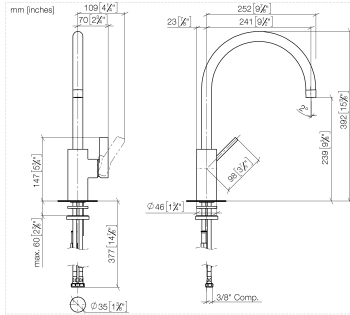

## TARA ULTRA Single-lever mixer - Brushed Platinum

33 816 875 Product version from 6/1/2022

- 9-1/2" Projection
- Swiveling spout 360°
- Aerated stream
- Total height 15-1/2"
- Height to aerator/spout outlet 9-1/2"
- 1-3/8" hole diameter
- 2 x pressure hose with 3/8" compression fitting
- Water flow rate limited to max. 1.5 gpm
- lead-free
- This product can help a building meet the requirements of Green Building Rating Systems, e.g. LEED®, BREEAM®, DGNB

### Recommended article

**AIR SWITCH operating button, trim parts only - Brushed Platinum** 10 713 970-06

## TARA ULTRA Single-lever mixer - Brushed Platinum

33 816 875 Product version from 6/1/2022