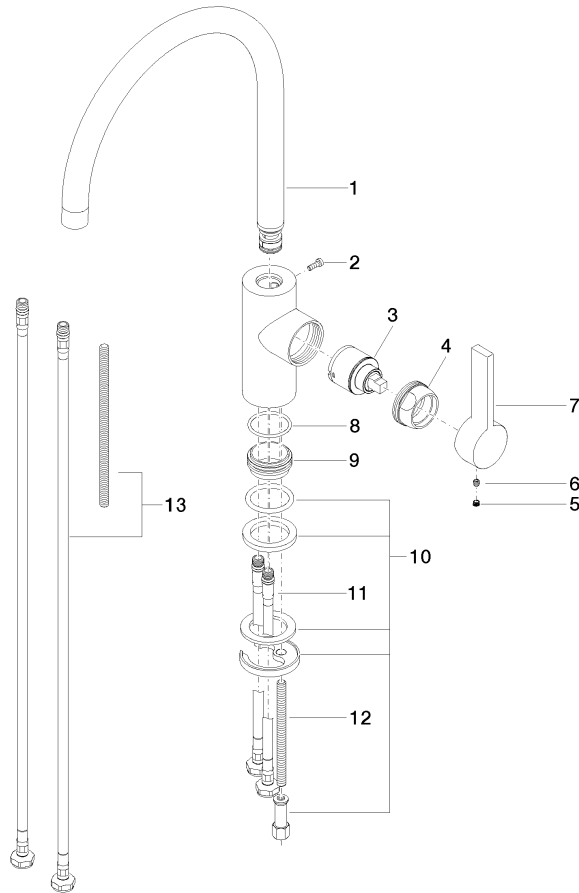

## TARA ULTRA Single-lever mixer - Brushed Platinum

---

33 816 875 Product version from 6/1/2022

### Certificates

---

IAPMO\_N-4976

IAPMO\_6397

IAPMO\_4976 (

## TARA ULTRA Single-lever mixer - Brushed Platinum

33 816 875 Product version from 6/1/2022

Parts for other finishes can be found here: [Chrome](#)

### Spare parts list

Number	Item Number	Designation	Number of units	Lead time
1	90 28 22 202 03-06	spout	1	10
2	09 30 30 080 90	screw	1	2
3	90 15 05 045 00 90	cartridge	1	2
4	09 24 04 107-06	nut	1	10
5	90 31 20 109 00 90	plug	1	2
6	90 31 11 030 00 90	pin	1	2
7	09 20 79 040-06	handle	1	10
8	09 14 10 119 90	seal	1	2
9	09 28 10 109-07	ring	1	30
10	04 30 11 085 88 90	fixing set	1	2
11	04 30 04 106 00 90	hose	2	2
13	12 803 970-90 0010	Extension set -	2	60