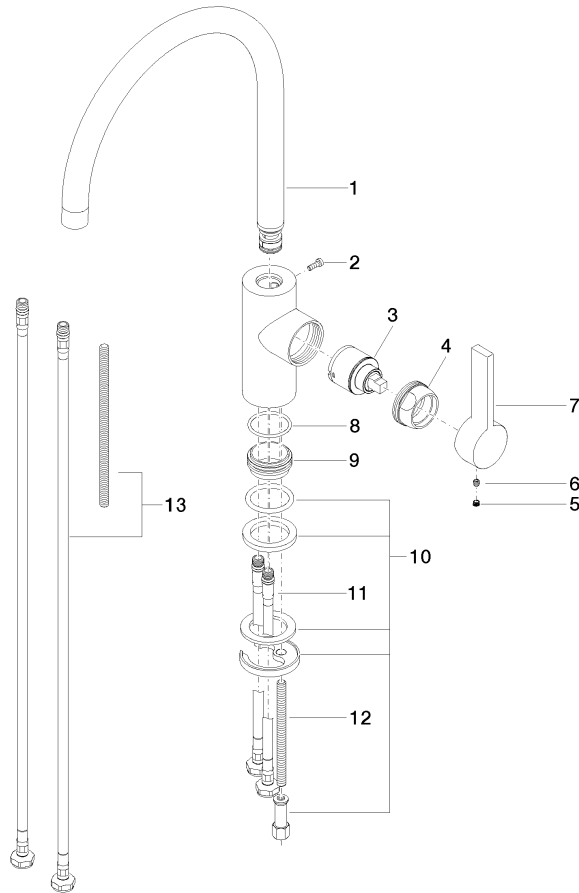

Recommended article

AIR SWITCH operating button, trim parts only - Platinum 10 713 970-08

Recommended article

AIR SWITCH operating button, trim parts only - Platinum 10 713 970-08

Recommended article

Soap dispenser without flange - Platinum 82 424 970-08

Recommended article

Soap dispenser without flange - Platinum 82 424 970-08

TARA ULTRA Single-lever mixer - Platinum

33 816 875 Product version from 6/1/2022

Flow rate chart

Codes & Standards

ADA	ASME A112.18.1/CSA B125.1	California Energy Commission (CEC)	NSF/ANSI 372
NSF/ANSI/CAN 61	NSF372	NSF61	

TARA ULTRA Single-lever mixer - Platinum

33 816 875 Product version from 6/1/2022

Certificates

IAPMO_N-4976

IAPMO_6397

TARA ULTRA Single-lever mixer - Platinum

33 816 875 Product version from 6/1/2022

Parts for other finishes can be found here: [Chrome](#)

Spare parts list

Number	Item Number	Designation	Number of units	Lead time
1	90 28 22 202 03-08	spout	1	40
2	09 30 30 080 90	screw	1	2
3	90 15 05 045 00 90	cartridge	1	2
4	09 24 04 107-08	nut	1	40
5	90 31 20 109 00 90	plug	1	2
6	90 31 11 030 00 90	pin	1	2
7	09 20 79 040-08	handle	1	40
8	09 14 10 119 90	seal	1	2
9	09 28 10 109-07	ring	1	30
10	04 30 11 085 88 90	fixing set	1	2
11	04 30 04 106 00 90	hose	2	2
13	12 803 970-90 0010	Extension set -	2	60