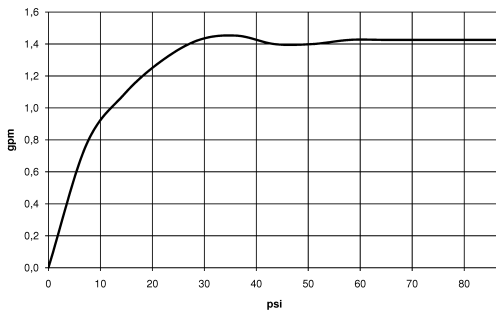

Recommended article

Soap dispenser without flange - Platinum 82 424 970-08

TARA ULTRA Single-lever mixer - Platinum

33 816 875 Product version from 6/1/2022

Flow rate chart

Codes & Standards

ADA	ASME A112.18.1/CSA B125.1	California Energy Commission (CEC)	NSF/ANSI 372
NSF/ANSI/CAN 61	NSF372	NSF61	