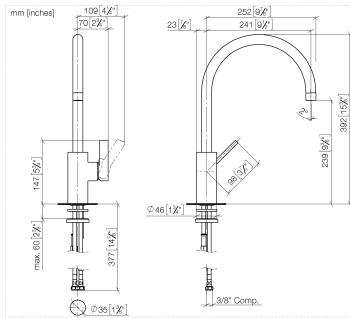

TARA ULTRA Single-lever mixer - Platinum

33 816 875 Product version from 6/1/2022

- 9-1/2" Projection
- Swiveling spout 360°
- Aerated stream
- Total height 15-1/2"
- Height to aerator/spout outlet 9-1/2"
- 1-3/8" hole diameter
- 2 x pressure hose with 3/8" compression fitting
- Water flow rate limited to max. 1.5 gpm
- lead-free
- This product can help a building meet the requirements of Green Building Rating Systems, e.g. LEED®, BREEAM®, DGNB

Recommended article

AIR SWITCH operating button, trim parts only - Platinum 10 713 970-08

Recommended article

AIR SWITCH operating button, trim parts only - Platinum 10 713 970-08

Recommended article

Soap dispenser without flange - Platinum 82 424 970-08

Recommended article

Soap dispenser without flange - Platinum 82 424 970-08

TARA ULTRA Single-lever mixer - Platinum

33 816 875 Product version from 6/1/2022

Flow rate chart

Codes & Standards

ADA	ASME A112.18.1/CSA B125.1	California Energy Commission (CEC)	NSF/ANSI 372
NSF/ANSI/CAN 61	NSF372	NSF61	

Spare parts list

Number	Item Number	Designation	Number of units	Lead time
1	90 28 22 202 03-08	spout	1	40
2	09 30 30 080 90	screw	1	2
3	90 15 05 045 00 90	cartridge	1	2
4	09 24 04 107-08	nut	1	40
5	90 31 20 109 00 90	plug	1	2
6	90 31 11 030 00 90	pin	1	2
7	09 20 79 040-08	handle	1	40
8	09 14 10 119 90	seal	1	2
9	09 28 10 109-07	ring	1	30
10	04 30 11 085 88 90	fixing set	1	2
11	04 30 04 106 00 90	hose	2	2
13	12 803 970-90 0010	Extension set -	2	60