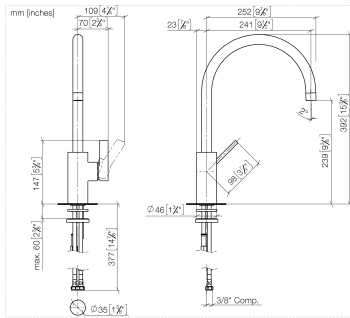

TARA ULTRA Single-lever mixer - Brushed Durabronze (23kt Gold)

33 816 875 Product version from 6/1/2022

- 9-1/2" Projection
- Swiveling spout 360°
- Aerated stream
- Total height 15-1/2"
- Height to aerator/spout outlet 9-1/2"
- 1-3/8" hole diameter
- 2 x pressure hose with 3/8" compression fitting
- Water flow rate limited to max. 1.5 gpm
- lead-free
- This product can help a building meet the requirements of Green Building Rating Systems, e.g. LEED®, BREEAM®, DGNB

Recommended article

AIR SWITCH operating button, trim parts only - Brushed Durabronze (23kt Gold) 10 713 970-28

Recommended article

Soap dispenser without flange - Brushed Durabronze (23kt Gold) 82 424 970-28

TARA ULTRA Single-lever mixer - Brushed Durabronz (23kt Gold)

33 816 875 Product version from 6/1/2022

Flow rate chart

Codes & Standards

ADA	ASME A112.18.1/CSA B125.1	California Energy Commission (CEC)	NSF/ANSI 372
NSF/ANSI/CAN 61	NSF372	NSF61	

Parts for other finishes can be found here: [Chrome](#)

Spare parts list

Number	Item Number	Designation	Number of units	Lead time
1	90 28 22 202 03-28	spout	1	20
2	09 30 30 080 90	screw	1	2
3	90 15 05 045 00 90	cartridge	1	2
4	09 24 04 107-28	nut	1	20
5	90 31 20 109 00 90	plug	1	2
6	90 31 11 030 00 90	pin	1	2
7	09 20 79 040-28	handle	1	20
8	09 14 10 119 90	seal	1	2
9	09 28 10 109-07	ring	1	30
10	04 30 11 085 88 90	fixing set	1	2
11	04 30 04 106 00 90	hose	2	2
13	12 803 970-90 0010	Extension set -	2	60