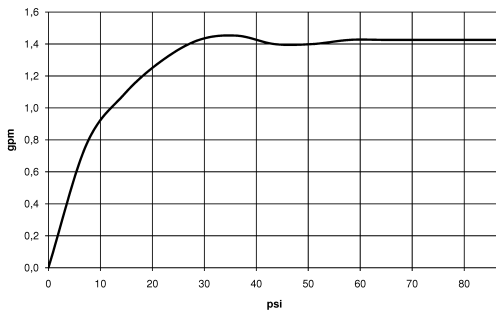

TARA ULTRA Single-lever mixer - Brushed Durabronze (23kt Gold)

33 816 875 Product version from 6/1/2022

- 9-1/2" Projection
- Swiveling spout 360°
- Aerated stream
- Total height 15-1/2"
- Height to aerator/spout outlet 9-1/2"
- 1-3/8" hole diameter
- 2 x pressure hose with 3/8" compression fitting
- Water flow rate limited to max. 1.5 gpm
- lead-free
- This product can help a building meet the requirements of Green Building Rating Systems, e.g. LEED®, BREEAM®, DGNB

Recommended article

AIR SWITCH operating button, trim parts only - Brushed Durabronze (23kt Gold) 10 713 970-28

Recommended article

Soap dispenser without flange - Brushed Durabronze (23kt Gold) 82 424 970-28

TARA ULTRA Single-lever mixer - Brushed Durabronz (23kt Gold)

33 816 875 Product version from 6/1/2022

Flow rate chart

Codes & Standards

ADA	ASME A112.18.1/CSA B125.1	California Energy Commission (CEC)	NSF/ANSI 372
NSF/ANSI/CAN 61	NSF372	NSF61	