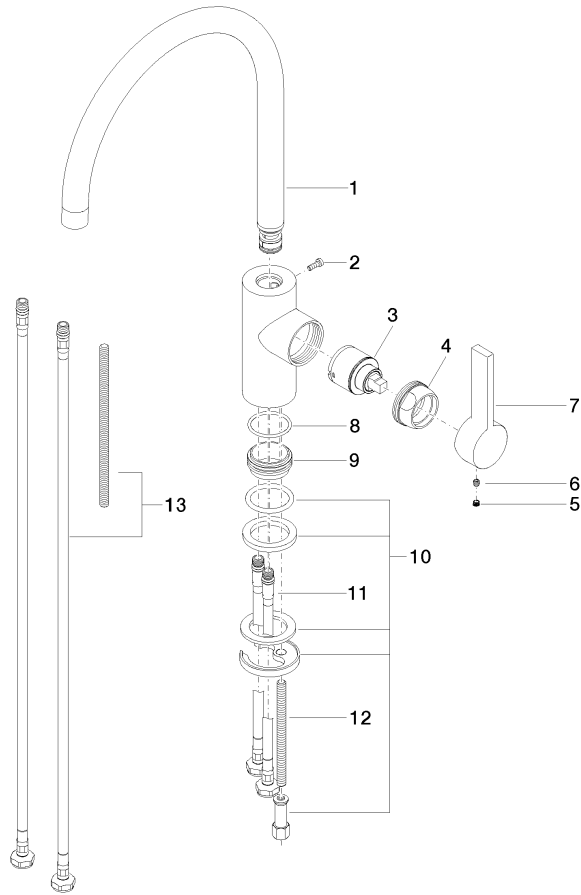

TARA ULTRA Single-lever mixer - Brushed Durabronze (23kt Gold)

33 816 875 Product version from 6/1/2022

- 9-1/2" Projection
- Swiveling spout 360°
- Aerated stream
- Total height 15-1/2"
- Height to aerator/spout outlet 9-1/2"
- 1-3/8" hole diameter
- 2 x pressure hose with 3/8" compression fitting
- Water flow rate limited to max. 1.5 gpm
- lead-free
- This product can help a building meet the requirements of Green Building Rating Systems, e.g. LEED®, BREEAM®, DGNB

TARA ULTRA Single-lever mixer - Brushed Durabronz (23kt Gold)

33 816 875 Product version from 6/1/2022

Flow rate chart

Codes & Standards

ADA	ASME A112.18.1/CSA B125.1	California Energy Commission (CEC)	NSF/ANSI 372
NSF/ANSI/CAN 61	NSF372	NSF61	

TARA ULTRA Single-lever mixer - Brushed Durabronz (23kt Gold)

33 816 875 Product version from 6/1/2022

Certificates

IAPMO_N-4976

IAPMO_6397

TARA ULTRA Single-lever mixer - Brushed Durabronz (23kt Gold)

33 816 875 Product version from 6/1/2022

Parts for other finishes can be found here: [Chrome](#)

Spare parts list

Number	Item Number	Designation	Number of units	Lead time
1	90 28 22 202 03-28	spout	1	20
2	09 30 30 080 90	screw	1	2
3	90 15 05 045 00 90	cartridge	1	2
4	09 24 04 107-28	nut	1	20
5	90 31 20 109 00 90	plug	1	2
6	90 31 11 030 00 90	pin	1	2
7	09 20 79 040-28	handle	1	20
8	09 14 10 119 90	seal	1	2
9	09 28 10 109-07	ring	1	30
10	04 30 11 085 88 90	fixing set	1	2
11	04 30 04 106 00 90	hose	2	2
13	12 803 970-90 0010	Extension set -	2	60