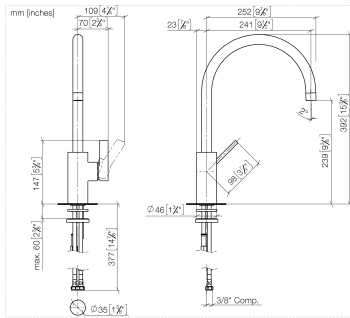

TARA ULTRA Single-lever mixer - Brushed Dark Platinum

33 816 875 Product version from 6/1/2022

- 9-1/2" Projection
- Swiveling spout 360°
- Aerated stream
- Total height 15-1/2"
- Height to aerator/spout outlet 9-1/2"
- 1-3/8" hole diameter
- 2 x pressure hose with 3/8" compression fitting
- Water flow rate limited to max. 1.5 gpm
- lead-free
- This product can help a building meet the requirements of Green Building Rating Systems, e.g. LEED®, BREEAM®, DGNB

Recommended article

AIR SWITCH operating button, trim parts only - Brushed Dark Platinum

10 713 970-99

Recommended article

Soap dispenser without flange - Brushed Dark Platinum

82 424 970-99

TARA ULTRA Single-lever mixer - Brushed Dark Platinum

33 816 875 Product version from 6/1/2022

Flow rate chart

Codes & Standards

ADA	ASME A112.18.1	ASME A112.18.1/CSA B125.1	California Energy Commission (CEC)
cUPC	NSF/ANSI 372	NSF/ANSI/CAN 61	NSF372
NSF61			

Parts for other finishes can be found here: [Chrome](#)

Spare parts list

Number	Item Number	Designation	Number of units	Lead time
1	90 28 22 202 03-99	spout	1	20
2	09 30 30 080 90	screw	1	2
3	90 15 05 045 00 90	cartridge	1	2
4	09 24 04 107-99	nut	1	20
5	90 31 20 109 00 90	plug	1	2
6	90 31 11 030 00 90	pin	1	2
7	09 20 79 040-99	handle	1	20
8	09 14 10 119 90	seal	1	2
9	09 28 10 109-07	ring	1	30
10	04 30 11 085 88 90	fixing set	1	2
11	04 30 04 106 00 90	hose	2	2
13	09 31 11 012 90	pin	2	2