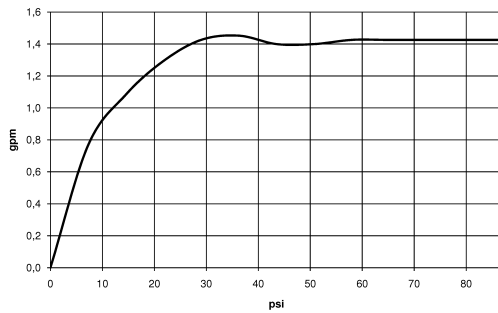

TARA ULTRA Single-lever mixer - Brushed Dark Platinum

33 816 875 Product version from 6/1/2022

- 9-1/2" Projection
- Swiveling spout 360°
- Aerated stream
- Total height 15-1/2"
- Height to aerator/spout outlet 9-1/2"
- 1-3/8" hole diameter
- 2 x pressure hose with 3/8" compression fitting
- Water flow rate limited to max. 1.5 gpm
- lead-free
- This product can help a building meet the requirements of Green Building Rating Systems, e.g. LEED®, BREEAM®, DGNB

33 816 875 Product version from 6/1/2022

Flow rate chart

Codes & Standards

ADA	ASME A112.18.1	ASME A112.18.1/CSA B125.1	California Energy Commission (CEC)
cUPC	NSF/ANSI 372	NSF/ANSI/CAN 61	NSF372
NSF61			