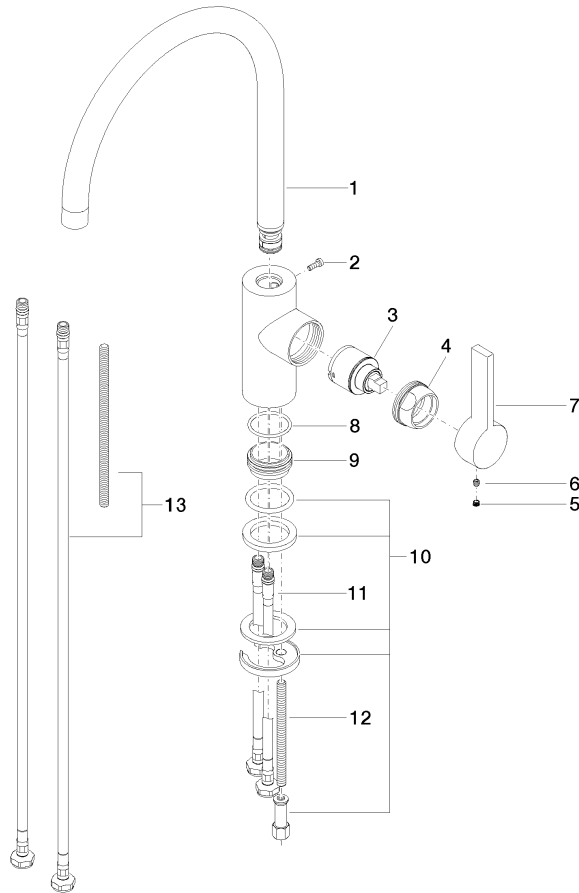

TARA ULTRA Single-lever mixer - Brushed Dark Platinum

33 816 875 Product version from 6/1/2022

- 9-1/2" Projection
- Swiveling spout 360°
- Aerated stream
- Total height 15-1/2"
- Height to aerator/spout outlet 9-1/2"
- 1-3/8" hole diameter
- 2 x pressure hose with 3/8" compression fitting
- Water flow rate limited to max. 1.5 gpm
- lead-free
- This product can help a building meet the requirements of Green Building Rating Systems, e.g. LEED®, BREEAM®, DGNB

Recommended article

AIR SWITCH operating button, trim parts only - Brushed Dark Platinum

10 713 970-99

Recommended article

Soap dispenser without flange - Brushed Dark Platinum

82 424 970-99

TARA ULTRA Single-lever mixer - Brushed Dark Platinum

TARA ULTRA Single-lever mixer - Brushed Dark Platinum

33 816 875 Product version from 6/1/2022

Certificates

IAPMO_N-4976

IAPMO_6397

IAPMO_4976 (

TARA ULTRA Single-lever mixer - Brushed Dark Platinum

33 816 875 Product version from 6/1/2022

Parts for other finishes can be found here: [Chrome](#)

Spare parts list

Number	Item Number	Designation	Number of units	Lead time
1	90 28 22 202 03-99	spout	1	20
2	09 30 30 080 90	screw	1	2
3	90 15 05 045 00 90	cartridge	1	2
4	09 24 04 107-99	nut	1	20
5	90 31 20 109 00 90	plug	1	2
6	90 31 11 030 00 90	pin	1	2
7	09 20 79 040-99	handle	1	20
8	09 14 10 119 90	seal	1	2
9	09 28 10 109-07	ring	1	30
10	04 30 11 085 88 90	fixing set	1	2
11	04 30 04 106 00 90	hose	2	2
13	09 31 11 012 90	pin	2	2