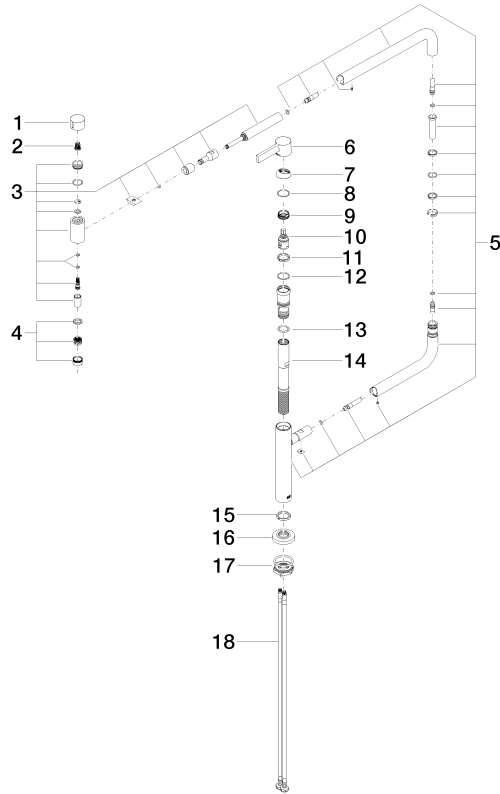

## TARA ULTRA PIVOT Single-lever mixer - Durabronz (23kt Gold)

33 845 875 Product version from 10/27/2020

- 21-3/4" Projection
- Swiveling spout 360°
- Aerated stream
- Total height 14-5/8"
- Height to aerator/spout outlet 11-3/8"
- Flange 2-1/8"
- 1-1/8" hole diameter
- 2 x pressure hose with 3/8" compression fitting
- Water flow rate limited to max. 1.5 gpm
- lead-free
- This product can help a building meet the requirements of Green Building Rating Systems, e.g. LEED®, BREEAM®, DGNB

### Flow rate chart

## Spare parts list

Number	Item Number	Designation	Number of units	Lead time
1	09 20 62 025-09	handle	1	40
2	90 12 12 002 00 90	fixing cap	1	2
3	90 19 87 001 00-09	spout	1	40
4	90 23 01 026 08-09	aerator	1	-
Spare part can no longer be ordered, please order the replacement item				
5	90 28 22 257 00-09	joint	1	40
6	90 20 87 004 00-09	handle	1	40
7	09 28 30 013-09	cover	1	40
8	09 14 10 091 90	seal	1	2
9	09 24 04 266 90	nut	1	2
10	90 15 05 042 00 90	cartridge	1	2
11	09 28 10 156 90	ring	1	2
12	90 14 10 063 00 90	seal	1	2
13	09 14 10 081 90	seal	1	2
14	09 30 01 126 90	connection	1	2
15	09 28 10 159 90	ring	1	2
16	09 27 87 033-09	rosette	1	40
17	04 30 11 085 87 90	fixing set	1	2
18	04 30 04 103 00 90	hose	2	2