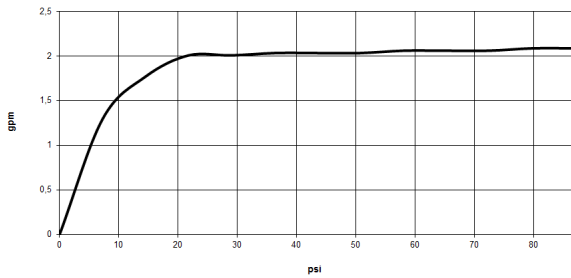

## TARA ULTRA PIVOT Single-lever mixer - Durabronz (23kt Gold)

33 845 875 Product version from 10/27/2020

- 21-3/4" Projection
- Swiveling spout 360°
- Aerated stream
- Total height 14-5/8"
- Height to aerator/spout outlet 11-3/8"
- Flange 2-1/8"
- 1-1/8" hole diameter
- 2 x pressure hose with 3/8" compression fitting
- Water flow rate limited to max. 1.5 gpm
- lead-free
- This product can help a building meet the requirements of Green Building Rating Systems, e.g. LEED®, BREEAM®, DGNB

### Flow rate chart