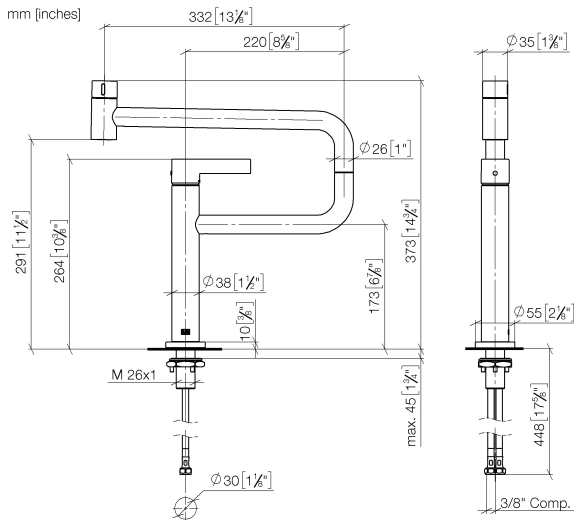

TARA ULTRA PIVOT Single-lever mixer - Durabronz (23kt Gold)

33 845 875 Product version from 10/27/2020

Flow rate chart