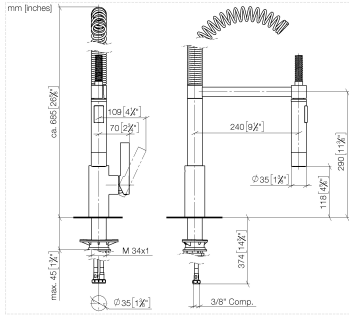

TARA ULTRA Profi single-lever mixer - Chrome

33 860 875 Product version from 6/1/2022

- 9-1/2" Projection
- Swiveling 360°
- Aerated stream and spray mode
- Total height 27"
- Height to aerator/spout outlet 5-1/8"
- 1-3/8" hole diameter
- 2 x pressure hose with 3/8" compression fitting
- Sprayface with descaling system
- Water flow rate limited to max. 1.5 gpm
- lead-free
- This product can help a building meet the requirements of Green Building Rating Systems, e.g. LEED®, BREEAM®, DGNB

Recommended article

AIR SWITCH operating button, trim parts only - Chrome 10 713 970-00

TARA ULTRA Profi single-lever mixer - Chrome

33 860 875 Product version from 6/1/2022

Flow rate chart

Codes & Standards

ADA	ASME A112.18.1	ASME A112.18.1/CSA B125.1	California Energy Commission (CEC)
cUPC	NSF/ANSI 372	NSF/ANSI/CAN 61	NSF372
NSF61			

TARA ULTRA Profi single-lever mixer - Chrome

33 860 875 Product version from 6/1/2022