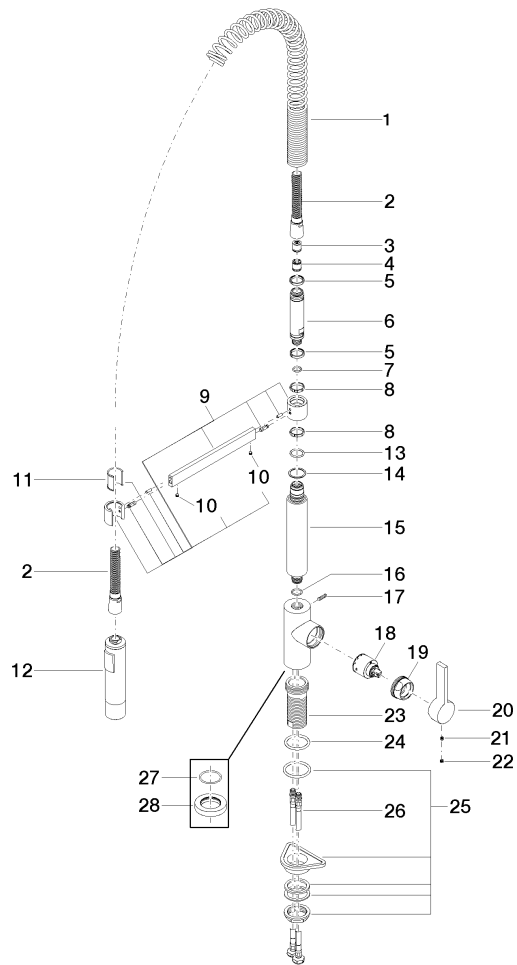

TARA ULTRA Profi single-lever mixer - Chrome

33 860 875 Product version from 6/1/2022

- 9-1/2" Projection
- Swiveling 360°
- Aerated stream and spray mode
- Total height 27"
- Height to aerator/spout outlet 5-1/8"
- 1-3/8" hole diameter
- 2 x pressure hose with 3/8" compression fitting
- Sprayface with descaling system
- Water flow rate limited to max. 1.5 gpm
- lead-free
- This product can help a building meet the requirements of Green Building Rating Systems, e.g. LEED®, BREEAM®, DGNB

Recommended article

AIR SWITCH operating button, trim parts only - Chrome 10 713 970-00

TARA ULTRA Profi single-lever mixer - Chrome

33 860 875 Product version from 6/1/2022

Flow rate chart

Codes & Standards

Certificates

IAPMO_N-4976

IAPMO_6397

IAPMO_4976 (

TARA ULTRA Profi single-lever mixer - Chrome

33 860 875 Product version from 6/1/2022

TARA ULTRA Profi single-lever mixer - Chrome

33 860 875 Product version from 6/1/2022

Spare parts list

Number	Item Number	Designation	Number of units	Lead time
1	09 16 02 035 90	spring	1	2
2	90 30 02 065 00-00	hose	1	10
3	90 23 01 080 00 90	back-flow preventer	1	2
4	90 23 01 141 00 90	back-flow preventer	1	2
5	09 14 15 024 90	ring	2	2
6	09 30 01 067 10-00	adaptor	1	10
7	90 14 10 077 00 90	seal	1	2
8	09 28 10 181 90	ring	2	2
9	04 17 20 029 00-00	holder	1	10
10	90 31 11 112 00 90	pin	2	2
11	09 18 40 118 90	sleeve	1	2
12	04 12 11 092 10-00	shower	1	10
13	09 14 10 100 90	seal	1	2
14	09 28 10 122 90	ring	1	2
15	09 11 10 072 10-00	connection	1	10
16	90 14 10 055 00 90	seal	1	2
17	04 31 11 113 00 90	pin	1	2
18	90 15 05 045 00 90	cartridge	1	2
19	09 24 04 107-00	nut	1	10
20	09 20 79 040-00	handle	1	10
21	90 31 11 030 00 90	pin	1	2
22	90 31 20 109 00 90	plug	1	2
23	09 30 01 111 20 90	sleeve	1	2
24	09 14 10 036 90	seal	1	2
25	04 23 10 044 02 90	fixing set	1	2
26	04 30 04 107 00 90	hose	2	2
27	09 14 10 149 90	seal	1	2
28	09 28 10 035-00	rosette	1	10