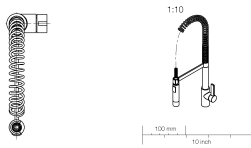

TARA ULTRA Profi single-lever mixer - Chrome

33 860 875 Product version from 6/1/2022

- 9-1/2" Projection
- Swiveling 360°
- Aerated stream and spray mode
- Total height 27"
- Height to aerator/spout outlet 5-1/8"
- 1-3/8" hole diameter
- 2 x pressure hose with 3/8" compression fitting
- Sprayface with descaling system
- Water flow rate limited to max. 1.5 gpm
- lead-free
- This product can help a building meet the requirements of Green Building Rating Systems, e.g. LEED®, BREEAM®, DGNB

Recommended article

AIR SWITCH operating button, trim parts only - Chrome 10 713 970-00

TARA ULTRA Profi single-lever mixer - Chrome

33 860 875 Product version from 6/1/2022

Flow rate chart

Codes & Standards

ADA	ASME A112.18.1	ASME A112.18.1/CSA B125.1	California Energy Commission (CEC)
cUPC	NSF/ANSI 372	NSF/ANSI/CAN 61	NSF372
NSF61			

TARA ULTRA Profi single-lever mixer - Chrome

33 860 875 Product version from 6/1/2022