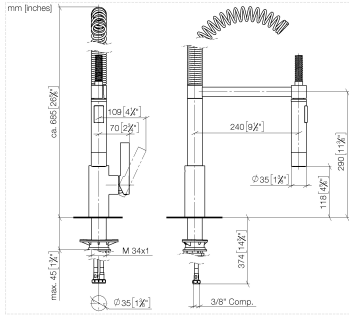

TARA ULTRA Profi single-lever mixer - Platinum

33 860 875 Product version from 6/1/2022

- 9-1/2" Projection
- Swiveling 360°
- Aerated stream and spray mode
- Total height 27"
- Height to aerator/spout outlet 5-1/8"
- 1-3/8" hole diameter
- 2 x pressure hose with 3/8" compression fitting
- Sprayface with descaling system
- Water flow rate limited to max. 1.5 gpm
- lead-free
- This product can help a building meet the requirements of Green Building Rating Systems, e.g. LEED®, BREEAM®, DGNB

Recommended article

AIR SWITCH operating button, trim parts only - Platinum 10 713 970-08

Recommended article

Soap dispenser without flange - Platinum 82 424 970-08

TARA ULTRA Profi single-lever mixer - Platinum

33 860 875 Product version from 6/1/2022

Flow rate chart

Codes & Standards

ADA	ASME A112.18.1	ASME A112.18.1/CSA B125.1	California Energy Commission (CEC)
cUPC	NSF/ANSI 372	NSF/ANSI/CAN 61	NSF372
NSF61			