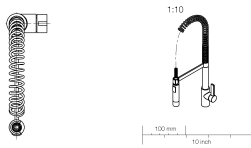

TARA ULTRA Profi single-lever mixer - Platinum

33 860 875 Product version from 6/1/2022