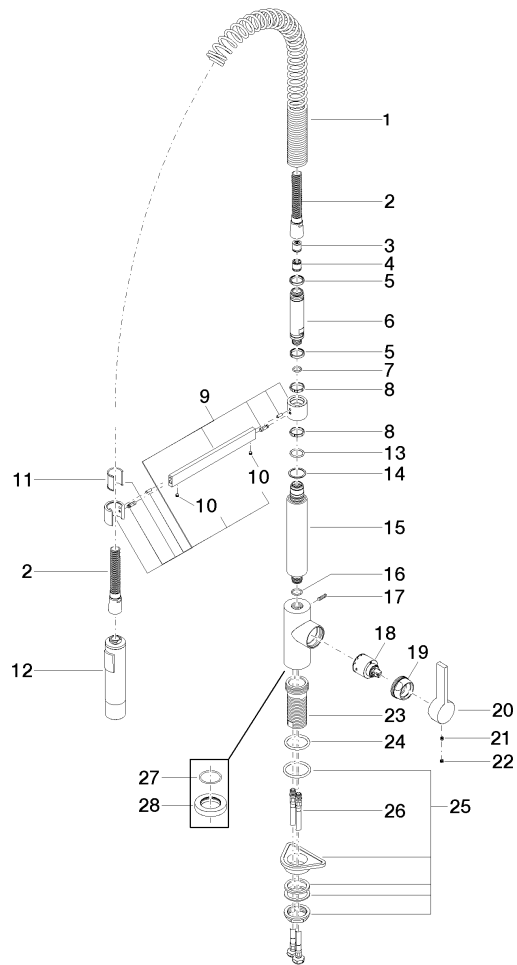

TARA ULTRA Profi single-lever mixer - Platinum

33 860 875 Product version from 6/1/2022

- 9-1/2" Projection
- Swiveling 360°
- Aerated stream and spray mode
- Total height 27"
- Height to aerator/spout outlet 5-1/8"
- 1-3/8" hole diameter
- 2 x pressure hose with 3/8" compression fitting
- Sprayface with descaling system
- Water flow rate limited to max. 1.5 gpm
- lead-free
- This product can help a building meet the requirements of Green Building Rating Systems, e.g. LEED®, BREEAM®, DGNB

TARA ULTRA Profi single-lever mixer - Platinum

33 860 875 Product version from 6/1/2022

Certificates

IAPMO_N-4976

IAPMO_6397

IAPMO_4976 (

TARA ULTRA Profi single-lever mixer - Platinum

33 860 875 Product version from 6/1/2022

Parts for other finishes can be found here: [Chrome](#)

TARA ULTRA Profi single-lever mixer - Platinum

33 860 875 Product version from 6/1/2022

Spare parts list

Number	Item Number	Designation	Number of units	Lead time
1	09 16 02 035 90	spring	1	2
2	90 30 02 065 00-08	hose	1	-
Spare part can no longer be ordered, please order the replacement item				
3	90 23 01 080 00 90	back-flow preventer	1	2
4	90 23 01 141 00 90	back-flow preventer	1	2
5	09 14 15 024 90	ring	2	2
6	09 30 01 067 10-08	adaptor	1	40
7	90 14 10 077 00 90	seal	1	2
8	09 28 10 181 90	ring	2	2
9	04 17 20 029 00-08	holder	1	40
10	90 31 11 112 00 90	pin	2	2
11	09 18 40 118 90	sleeve	1	2
12	04 12 11 092 10-08	shower	1	40
13	09 14 10 100 90	seal	1	2
14	09 28 10 122 90	ring	1	2
15	09 11 10 072 10-08	connection	1	40
16	90 14 10 055 00 90	seal	1	2
17	04 31 11 113 00 90	pin	1	2
18	90 15 05 045 00 90	cartridge	1	2
19	09 24 04 107-08	nut	1	40
20	09 20 79 040-08	handle	1	40
21	90 31 11 030 00 90	pin	1	2
22	90 31 20 109 00 90	plug	1	2
23	09 30 01 111 20 90	sleeve	1	2
24	09 14 10 036 90	seal	1	2
25	04 23 10 044 02 90	fixing set	1	2
26	04 30 04 107 00 90	hose	2	2
27	09 14 10 149 90	seal	1	2
28	09 28 10 035-08	rosette	1	60