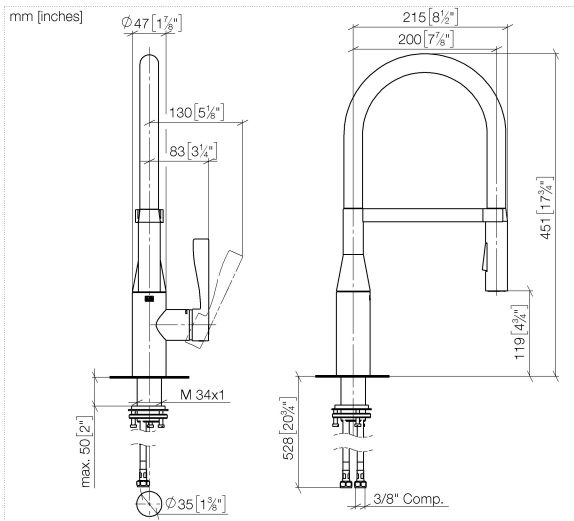

SYNC Profi single-lever mixer - Chrome

33 865 895 Product version from 2/4/2019

- 7-7/8" Projection
- Flexible silicone hose with large operating range of up to 13-3/4"
- Swiveling 360°
- Optional restricted swivel available with swivel limiter set 12 821 970 90
- Aerated stream and spray mode
- Total height 17-3/4"
- Height to aerator/spout outlet 4-5/8"
- 1-3/8" hole diameter
- 2 x pressure hose with 3/8" compression fitting
- Sprayface with descaling system
- Water flow rate limited to max. 1.5 gpm
- lead-free
- This product can help a building meet the requirements of Green Building Rating Systems, e.g. LEED®, BREEAM®, DGNB

Recommended article

Swivel limiter set -

12 821 970 90

Recommended article

AIR SWITCH operating button, trim parts only - Chrome

10 713 970-00

SYNC Profi single-lever mixer - Chrome

33 865 895 Product version from 2/4/2019

Flow rate chart

Codes & Standards

ADA	ASME A112.18.1	ASME A112.18.1/CSA B125.1	California Energy Commission (CEC)
cUPC	NSF/ANSI 372	NSF/ANSI/CAN 61	NSF372
NSF61			

SYNC Profi single-lever mixer - Chrome

33 865 895 Product version from 2/4/2019

Certificates

IAPMO_N-4976

IAPMO_6397

IAPMO_4976 (

SYNC Profi single-lever mixer - Chrome

33 865 895 Product version from 2/4/2019

Spare parts list

Number	Item Number	Designation	Number of units	Lead time
1	90 30 02 100 00-00	hose	1	10
2	90 23 01 141 00 90	back-flow preventer	1	2
3	09 31 11 040 90	pin	1	2
4	09 31 11 209 90	pin	1	2
5	90 17 20 045 00-00	holder	1	10
6	04 12 11 150 00 90	shower	1	2
7	90 28 10 161 00 90	set	1	2
8	90 15 05 064 05 90	cartridge	1	2
9	09 14 10 190 90	seal	1	2
10	09 28 30 030-00	cover	1	10
11	09 20 89 020-00	handle	1	10
12	90 31 11 063 00 90	pin	1	2
13	90 31 20 087 00-00	plug	1	10
14	04 30 11 040 00 90	fixing set	1	2
15	04 30 04 103 00 90	hose	2	2