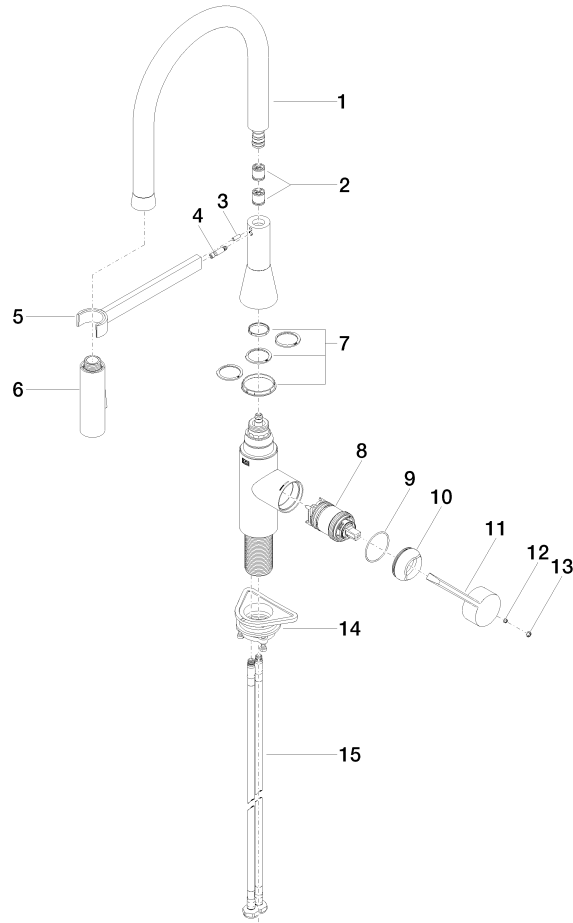

SYNC Profi single-lever mixer - Chrome

33 865 895 Product version from 2/4/2019

- 7-7/8" Projection
- Flexible silicone hose with large operating range of up to 13-3/4"
- Swiveling 360°
- Optional restricted swivel available with swivel limiter set 12 821 970 90
- Aerated stream and spray mode
- Total height 17-3/4"
- Height to aerator/spout outlet 4-5/8"
- 1-3/8" hole diameter
- 2 x pressure hose with 3/8" compression fitting
- Sprayface with descaling system
- Water flow rate limited to max. 1.5 gpm
- lead-free
- This product can help a building meet the requirements of Green Building Rating Systems, e.g. LEED®, BREEAM®, DGNB

Recommended article

Swivel limiter set -

12 821 970 90

Recommended article

AIR SWITCH operating button, trim parts only - Chrome

10 713 970-00

SYNC Profi single-lever mixer - Chrome

33 865 895 Product version from 2/4/2019

Flow rate chart

Codes & Standards

ADA	ASME A112.18.1	ASME A112.18.1/CSA B125.1	California Energy Commission (CEC)
cUPC	NSF/ANSI 372	NSF/ANSI/CAN 61	NSF372
NSF61			

SYNC Profi single-lever mixer - Chrome

33 865 895 Product version from 2/4/2019

Certificates

IAPMO_N-4976

IAPMO_6397

IAPMO_4976 (

SYNC Profi single-lever mixer - Chrome

33 865 895 Product version from 2/4/2019

Spare parts list

Number	Item Number	Designation	Number of units	Lead time
1	90 30 02 100 00-00	hose	1	10
2	90 23 01 141 00 90	back-flow preventer	1	2
3	09 31 11 040 90	pin	1	2
4	09 31 11 209 90	pin	1	2
5	90 17 20 045 00-00	holder	1	10
6	04 12 11 150 00 90	shower	1	2
7	90 28 10 161 00 90	set	1	2
8	90 15 05 064 05 90	cartridge	1	2
9	09 14 10 190 90	seal	1	2
10	09 28 30 030-00	cover	1	10
11	09 20 89 020-00	handle	1	10
12	90 31 11 063 00 90	pin	1	2
13	90 31 20 087 00-00	plug	1	10
14	04 30 11 040 00 90	fixing set	1	2
15	04 30 04 103 00 90	hose	2	2