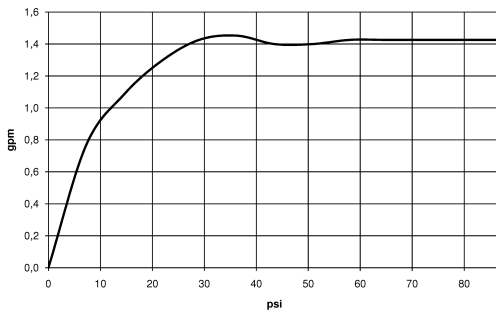

SYNC Profi single-lever mixer - Chrome

33 865 895 Product version from 2/4/2019

- 7-7/8" Projection
- Flexible silicone hose with large operating range of up to 13-3/4"
- Swiveling 360°
- Optional restricted swivel available with swivel limiter set 12 821 970 90
- Aerated stream and spray mode
- Total height 17-3/4"
- Height to aerator/spout outlet 4-5/8"
- 1-3/8" hole diameter
- 2 x pressure hose with 3/8" compression fitting
- Sprayface with descaling system
- Water flow rate limited to max. 1.5 gpm
- lead-free
- This product can help a building meet the requirements of Green Building Rating Systems, e.g. LEED®, BREEAM®, DGNB

Recommended article

Swivel limiter set -

12 821 970 90

Recommended article

AIR SWITCH operating button, trim parts only - Chrome

10 713 970-00

SYNC Profi single-lever mixer - Chrome

33 865 895 Product version from 2/4/2019

Flow rate chart

Codes & Standards

ADA	ASME A112.18.1	ASME A112.18.1/CSA B125.1	California Energy Commission (CEC)
cUPC	NSF/ANSI 372	NSF/ANSI/CAN 61	NSF372
NSF61			

SYNC Profi single-lever mixer - Chrome

33 865 895 Product version from 2/4/2019