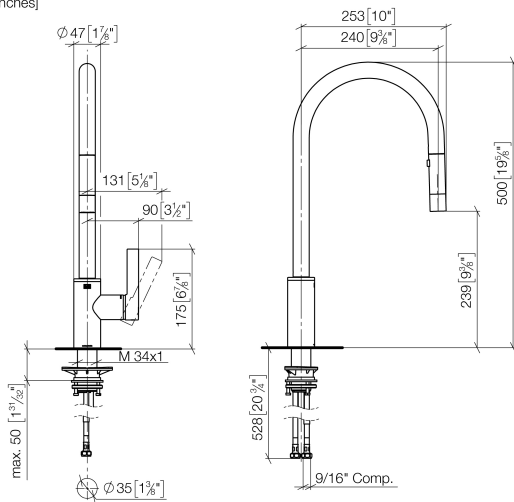

# TARA ULTRA Single-lever mixer pull-down with spray function - Durabronze (23kt Gold)

33 870 875 Product version from 2/26/2015

- 9-1/2" Projection
- Swiveling spout 360°
- Optional restricted swivel available with swivel limiter set 12 823 970 90
- Laminar and spray function
- Total height 19-5/8"
- 9-1/2" height to aerator/spout outlet
- 1-3/8" hole diameter
- 2 x pressure hose with 3/8" compression fitting
- 59" metal shower hose
- Sprayface with descaling system
- Water flow rate limited to max. 1.5 gpm
- lead-free
- Spray types can be changed while the water is running
- This product can help a building meet the requirements of Green Building Rating Systems, e.g. LEED®, BREEAM®, DGNB

## Recommended article

	<b>AIR SWITCH operating button, trim parts only - Durabronze (23kt Gold)</b>	10 713 970-09
--	--	---------------

## TARA ULTRA Single-lever mixer pull-down with spray function - Durabross (23kt Gold)

33 870 875 Product version from 2/26/2015

mm [inches]

### Flow rate chart