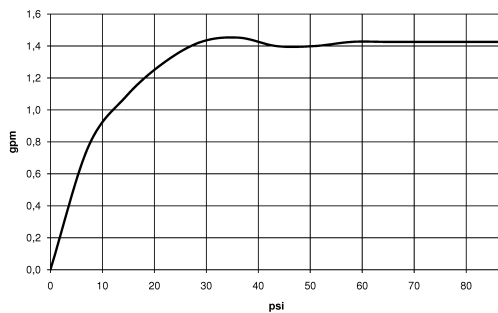

## TARA ULTRA Single-lever mixer pull-down with spray function - Durabross (23kt Gold)

33 870 875 Product version from 2/26/2015

mm [inches]

### Flow rate chart