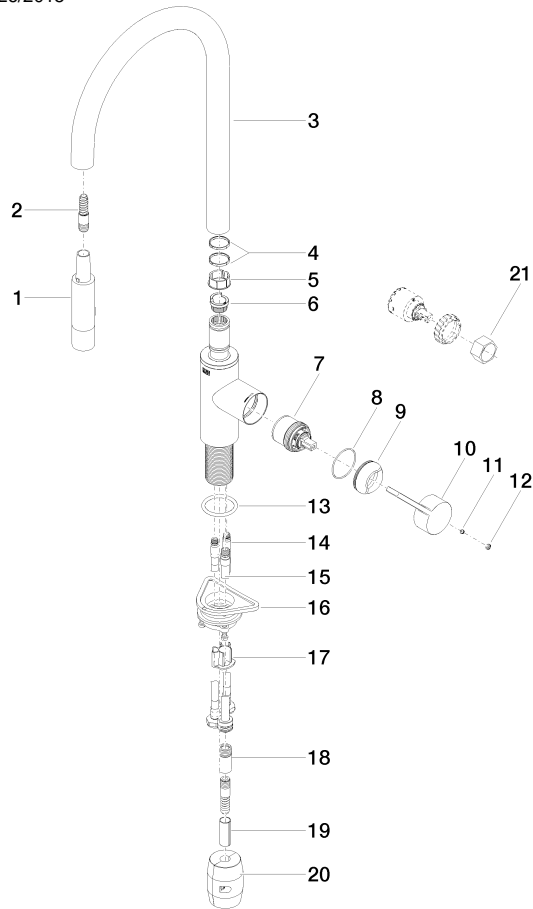

# TARA ULTRA Single-lever mixer pull-down with spray function - Durabronze (23kt Gold)

33 870 875 Product version from 2/26/2015

- 9-1/2" Projection
- Swiveling spout 360°
- Optional restricted swivel available with swivel limiter set 12 823 970 90
- Laminar and spray function
- Total height 19-5/8"
- 9-1/2" height to aerator/spout outlet
- 1-3/8" hole diameter
- 2 x pressure hose with 3/8" compression fitting
- 59" metal shower hose
- Sprayface with descaling system
- Water flow rate limited to max. 1.5 gpm
- lead-free
- Spray types can be changed while the water is running
- This product can help a building meet the requirements of Green Building Rating Systems, e.g. LEED®, BREEAM®, DGNB

## TARA ULTRA Single-lever mixer pull-down with spray function - Durabrass (23kt Gold)

---

33 870 875 Product version from 2/26/2015

# TARA ULTRA Single-lever mixer pull-down with spray function - Durabrass (23kt Gold)

33 870 875 Product version from 2/26/2015

### Spare parts list

Number	Item Number	Designation	Number of units	Lead time
1	90 12 11 148 00-09	shower	1	-
Spare part can no longer be ordered, please order the replacement item				
2	04 30 02 120 00-85	hose	1	10
3	90 28 22 304 00-09	spout	1	40
4	09 28 10 160 90	ring	2	2
5	09 18 40 186 90	sleeve	1	2
6	09 30 11 203 90	ring	1	2
7	90 15 05 064 05 90	cartridge	1	2
8	09 14 10 190 90	seal	1	2
9	09 28 30 030-09	cover	1	40
10	09 20 87 020-09	handle	1	40
11	90 31 11 063 00 90	pin	1	2
12	90 31 20 087 00-09	plug	1	40
13	09 14 10 036 90	seal	1	2
14	04 30 04 103 00 90	hose	2	2
15	04 28 20 067 00 90	pipe	1	2
16	04 30 11 040 00 90	fixing set	1	2
17	09 20 93 056 90	insert	1	2
18	90 24 03 253 01 90	adaptor	1	2
19	09 30 03 038 90	hose	1	2
20	04 21 50 010 00 90	accessories	1	2
21	90 30 09 031 00 90	key	1	2