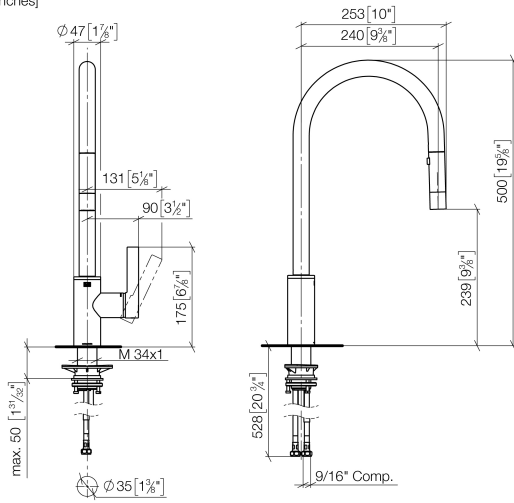

TARA ULTRA Single-lever mixer pull-down with spray function - Brushed Durabronze (23kt Gold)

33 870 875 Product version from 2/26/2015

- 9-1/2" Projection
- Swiveling spout 360°
- Optional restricted swivel available with swivel limiter set 12 823 970 90
- Laminar and spray function
- Total height 19-5/8"
- 9-1/2" height to aerator/spout outlet
- 1-3/8" hole diameter
- 2 x pressure hose with 3/8" compression fitting
- 59" metal shower hose
- Sprayface with descaling system
- Water flow rate limited to max. 1.5 gpm
- lead-free
- Spray types can be changed while the water is running
- This product can help a building meet the requirements of Green Building Rating Systems, e.g. LEED®, BREEAM®, DGNB

82 424 970-28

TARA ULTRA Single-lever mixer pull-down with spray function - Brushed Durabronz (23kt Gold)

33 870 875 Product version from 2/26/2015

mm [inches]

Flow rate chart

Codes & Standards

ADA

ASME
A112.18.1/CSA
B125.1

Certificates

IAPMO_N-4976

IAPMO_6397

TARA ULTRA Single-lever mixer pull-down with spray function - Brushed Durabronz (23kt Gold)

33 870 875 Product version from 2/26/2015

Spare parts list

Number	Item Number	Designation	Number of units	Lead time
1	90 12 11 148 00-28	shower	1	20
2	04 30 02 120 00-85	hose	1	10
3	90 28 22 304 00-28	spout	1	20
4	09 28 10 160 90	ring	2	2
5	09 18 40 186 90	sleeve	1	2
6	09 30 11 203 90	ring	1	2
7	90 15 05 064 05 90	cartridge	1	2
8	09 14 10 190 90	seal	1	2
9	09 28 30 030-28	cover	1	20
10	09 20 87 020-28	handle	1	20
11	90 31 11 063 00 90	pin	1	2
12	90 31 20 087 00-28	plug	1	20
13	09 14 10 036 90	seal	1	2
14	04 30 04 103 00 90	hose	2	2
15	04 28 20 067 00 90	pipe	1	2
16	04 30 11 040 00 90	fixing set	1	2
17	09 20 93 056 90	insert	1	2
18	90 24 03 253 01 90	adaptor	1	2
19	09 30 03 038 90	hose	1	2
20	04 21 50 010 00 90	accessories	1	2
21	90 30 09 031 00 90	key	1	2