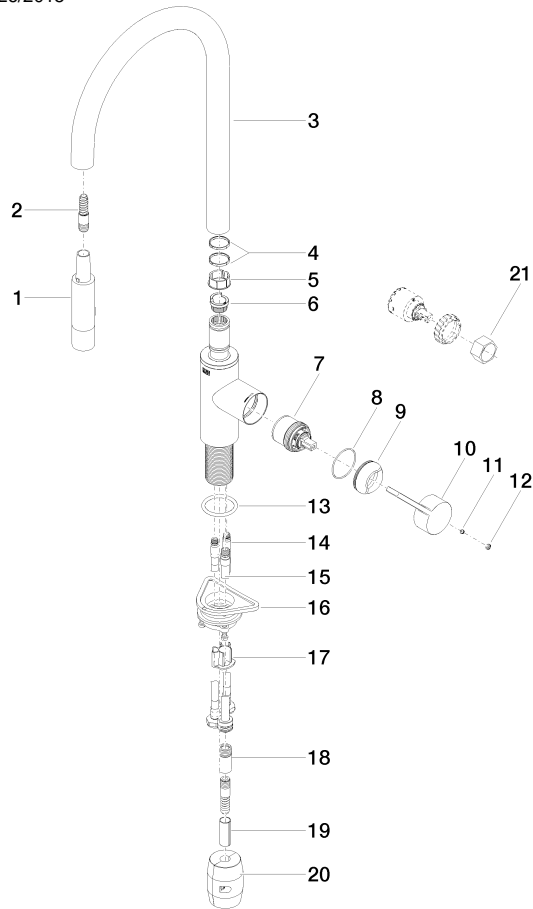

TARA ULTRA Single-lever mixer pull-down with spray function - Brushed Durabronze (23kt Gold)

33 870 875 Product version from 2/26/2015

- 9-1/2" Projection
- Swiveling spout 360°
- Optional restricted swivel available with swivel limiter set 12 823 970 90
- Laminar and spray function
- Total height 19-5/8"
- 9-1/2" height to aerator/spout outlet
- 1-3/8" hole diameter
- 2 x pressure hose with 3/8" compression fitting
- 59" metal shower hose
- Sprayface with descaling system
- Water flow rate limited to max. 1.5 gpm
- lead-free
- Spray types can be changed while the water is running
- This product can help a building meet the requirements of Green Building Rating Systems, e.g. LEED®, BREEAM®, DGNB

82 424 970-28

TARA ULTRA Single-lever mixer pull-down with spray function - Brushed Durabronz (23kt Gold)

33 870 875 Product version from 2/26/2015

mm [inches]

Flow rate chart

Codes & Standards

ADA

ASME
A112.18.1/CSA
B125.1

Certificates

IAPMO_N-4976

IAPMO_6397

TARA ULTRA Single-lever mixer pull-down with spray function - Brushed Durabronz (23kt Gold)

33 870 875 Product version from 2/26/2015

Spare parts list

Number	Item Number	Designation	Number of units	Lead time
1	90 12 11 148 00-28	shower	1	20
2	04 30 02 120 00-85	hose	1	10
3	90 28 22 304 00-28	spout	1	20
4	09 28 10 160 90	ring	2	2
5	09 18 40 186 90	sleeve	1	2
6	09 30 11 203 90	ring	1	2
7	90 15 05 064 05 90	cartridge	1	2
8	09 14 10 190 90	seal	1	2
9	09 28 30 030-28	cover	1	20
10	09 20 87 020-28	handle	1	20
11	90 31 11 063 00 90	pin	1	2
12	90 31 20 087 00-28	plug	1	20
13	09 14 10 036 90	seal	1	2
14	04 30 04 103 00 90	hose	2	2
15	04 28 20 067 00 90	pipe	1	2
16	04 30 11 040 00 90	fixing set	1	2
17	09 20 93 056 90	insert	1	2
18	90 24 03 253 01 90	adaptor	1	2
19	09 30 03 038 90	hose	1	2
20	04 21 50 010 00 90	accessories	1	2
21	90 30 09 031 00 90	key	1	2