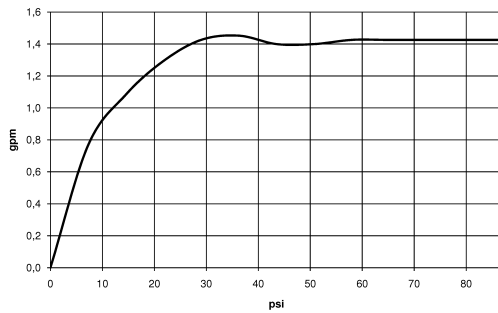

82 424 970-28

TARA ULTRA Single-lever mixer pull-down with spray function - Brushed Durabronz (23kt Gold)

33 870 875 Product version from 2/26/2015

mm [inches]

Flow rate chart

Codes & Standards

ADA

ASME
A112.18.1/CSA
B125.1