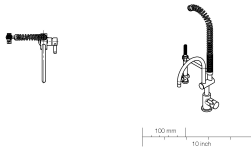

TARA Profi single-lever mixer - Chrome

33 880 888 Product version from 5/3/2021

Flow rate chart