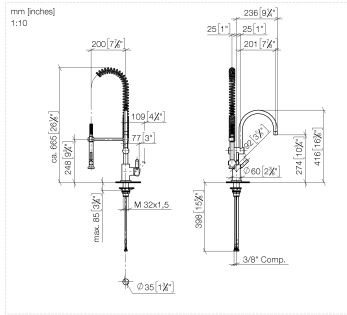

TARA Profi single-lever mixer - Chrome

33 880 888 Product version from 5/3/2021