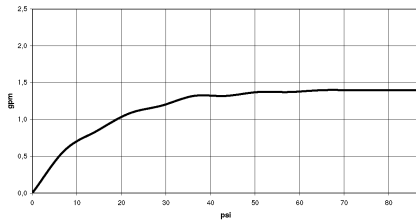

## TARA Profi single-lever mixer - Chrome

33 880 888 Product version from 5/3/2021

- 7-7/8" Projection
- Swiveling spout 360°
- Aerated stream and spray mode
- Total height 16-3/8"
- 26-1/8" approximate height of Profi spray
- Height to aerator/spout outlet 10-7/8"
- 1-3/8" hole diameter
- 2 x pressure hose with 3/8" compression fitting
- Sprayface with descaling system
- Water flow rate limited to max. 1.5 gpm
- lead-free
- This product can help a building meet the requirements of Green Building Rating Systems, e.g. LEED®, BREEAM®, DGNB

### Recommended article

**AIR SWITCH operating button, trim parts only - Chrome** 10 713 970-00

### Flow rate chart