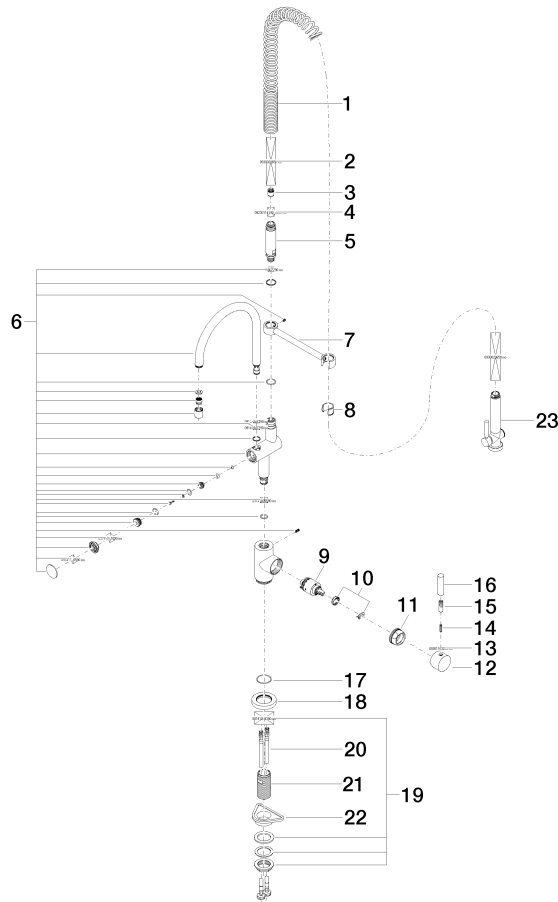

## TARA Profi single-lever mixer - Chrome

33 880 888 Product version from 5/3/2021

- 7-7/8" Projection
- Swiveling spout 360°
- Aerated stream and spray mode
- Total height 16-3/8"
- 26-1/8" approximate height of Profi spray
- Height to aerator/spout outlet 10-7/8"
- 1-3/8" hole diameter
- 2 x pressure hose with 3/8" compression fitting
- Sprayface with descaling system
- Water flow rate limited to max. 1.5 gpm
- lead-free
- This product can help a building meet the requirements of Green Building Rating Systems, e.g. LEED®, BREEAM®, DGNB

### Flow rate chart

# TARA Profi single-lever mixer - Chrome

33 880 888 Product version from 5/3/2021

### Spare parts list

Number	Item Number	Designation	Number of units	Lead time
1	09 16 02 034 90	spring	1	2
2	90 30 02 065 00-00	hose	1	10
3	09 23 01 047 90	back-flow preventer	1	2
4	90 23 01 141 00 90	back-flow preventer	1	2
5	09 30 01 067 10-00	adaptor	1	10
6	90 19 88 019 01-00	spout	1	10
7	04 17 20 014 00-00	holder	1	10
8	90 18 40 035 00 90	sleeve	1	2
9	90 15 05 065 00 90	cartridge	1	2
10	90 28 10 148 00 90	accessories	1	2
11	09 24 04 107-00	nut	1	10
12	90 20 88 040 00-00	handle	1	10
13	90 30 11 032 00 90	disc	1	2
14	09 31 11 010 90	pin	1	2
15	90 24 04 048 00-00	nipple	1	10
16	09 20 62 005-00	handle	1	10
17	09 14 10 102 90	seal	1	2
18	09 28 10 055-00	rosette	1	10
19	04 23 10 009 02 90	fixing set	1	2
20	04 30 04 107 00 90	hose	2	2
21	09 30 01 010 90	adaptor	1	2
22	09 18 40 090 90	sleeve	1	2
23	90 12 11 097 11-00	shower	1	10