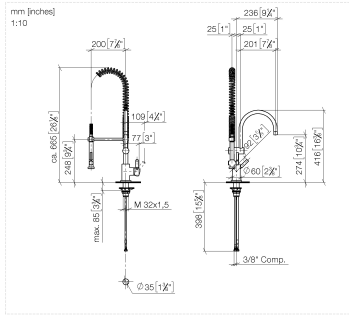

TARA Profi single-lever mixer - Platinum

33 880 888 Product version from 5/3/2021