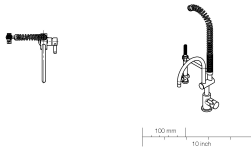

## TARA Profi single-lever mixer - Platinum

33 880 888 Product version from 5/3/2021

- 7-7/8" Projection
- Swiveling spout 360°
- Aerated stream and spray mode
- Total height 16-3/8"
- 26-1/8" approximate height of Profi spray
- Height to aerator/spout outlet 10-7/8"
- 1-3/8" hole diameter
- 2 x pressure hose with 3/8" compression fitting
- Sprayface with descaling system
- Water flow rate limited to max. 1.5 gpm
- lead-free
- This product can help a building meet the requirements of Green Building Rating Systems, e.g. LEED®, BREEAM®, DGNB

### Recommended article

**Soap dispenser with flange - Platinum** 82 444 970-08

# TARA Profi single-lever mixer - Platinum

33 880 888 Product version from 5/3/2021