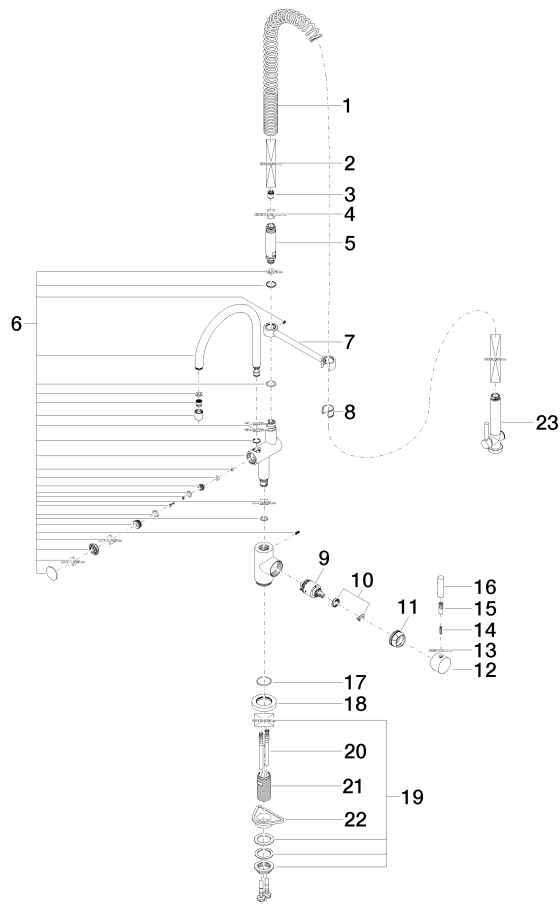

TARA Profi single-lever mixer - Platinum

33 880 888 Product version from 5/3/2021

Parts for other finishes can be found here: [Chrome](#)

TARA Profi single-lever mixer - Platinum

33 880 888 Product version from 5/3/2021

Spare parts list

Number	Item Number	Designation	Number of units	Lead time
1	09 16 02 034 90	spring	1	2
2	90 30 02 065 00-08	hose	1	-
Spare part can no longer be ordered, please order the replacement item				
3	09 23 01 047 90	back-flow preventer	1	2
4	90 23 01 141 00 90	back-flow preventer	1	2
5	09 30 01 067 10-08	adaptor	1	40
6	90 19 88 019 01-08	spout	1	40
7	04 17 20 014 00-08	holder	1	40
8	90 18 40 035 00 90	sleeve	1	2
9	90 15 05 065 00 90	cartridge	1	2
10	90 28 10 148 00 90	accessories	1	2
11	09 24 04 107-08	nut	1	40
12	90 20 88 040 00-08	handle	1	40
13	90 30 11 032 00 90	disc	1	2
14	09 31 11 010 90	pin	1	2
15	90 24 04 048 00-08	nipple	1	40
16	09 20 62 005-08	handle	1	40
17	09 14 10 102 90	seal	1	2
18	09 28 10 055-08	rosette	1	40
19	04 23 10 009 02 90	fixing set	1	2
20	04 30 04 107 00 90	hose	2	2
21	09 30 01 010 90	adaptor	1	2
22	09 18 40 090 90	sleeve	1	2
23	90 12 11 097 11-08	shower	1	40