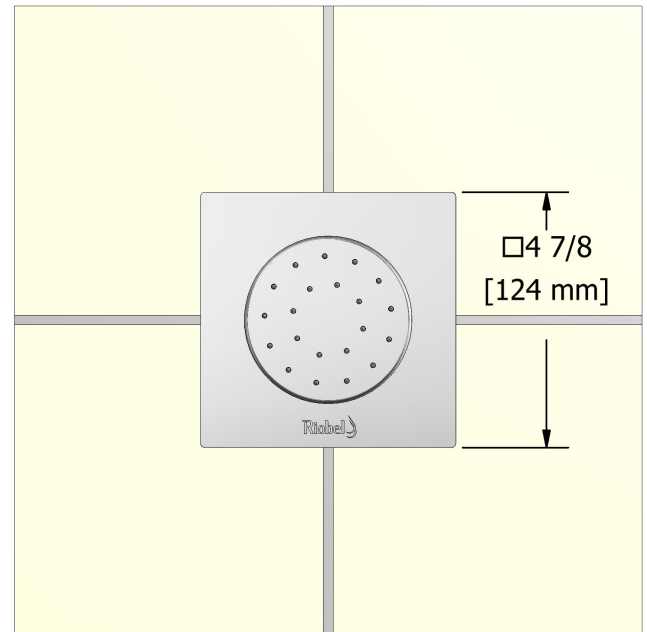

Sizes, models and finishes may differ from those presented.

Warranty

This Riobel Inc. product you have purchased carries a Limited Lifetime Warranty on the chrome, PVD finish, blacks and all working parts and is guaranteed from the initial purchase date against all manufacturing defects. All other finishes, including plastic components, are guaranteed for one year. All electric and/or electronic parts are covered by a 5-year limited warranty. The warranty offered on our products will be honored only if the installation is performed by a certified master plumber.

Customer Care

Phone (800) 777 - 9762 | Email: customer-care@houseofrohl.com | Website: houseofrohl.com/support/contact-us

Consult your local House of Rohl showroom for additional information and specifications. For complete warranty details and a list of showrooms, go to houseofrohl.com