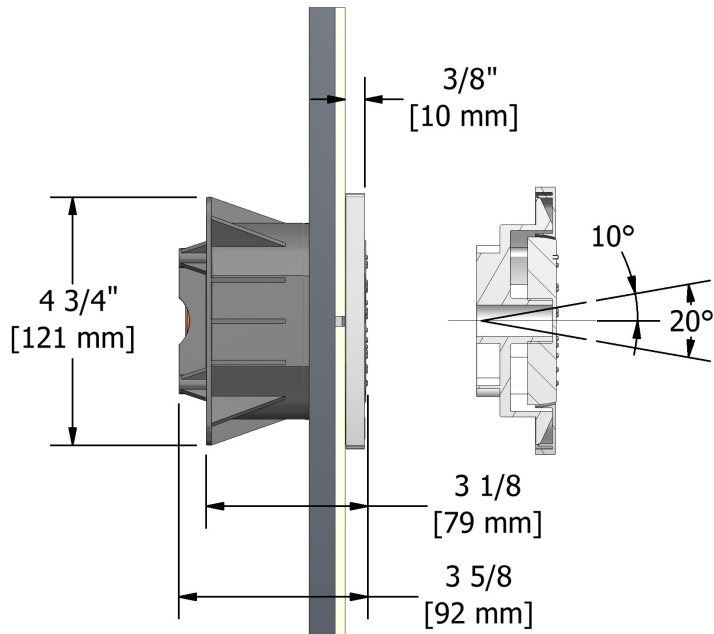

Sizes, models and finishes may differ from those presented.

Warranty

This Riobel Inc. product you have purchased carries a Limited Lifetime Warranty on the chrome, PVD finish, blacks and all working parts and is guaranteed from the initial purchase date against all manufacturing defects. All other finishes, including plastic components, are guaranteed for one year. All electric and/or electronic parts are covered by a 5-year limited warranty. The warranty offered on our products will be honored only if the installation is performed by a certified master plumber.

Customer Care

Phone (800) 777 - 9762 | Email: customer-care@houseofrohl.com | Website: houseofrohl.com/support/contact-us

Consult your local House of Rohl showroom for additional information and specifications. For complete warranty details and a list of showrooms, go to houseofrohl.com