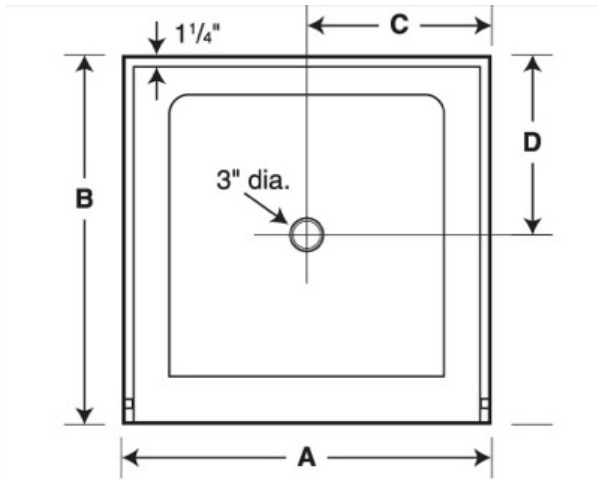

SS-3442 34" x 42" Single Threshold Shower Pan

Model number:

SF03442MD

Dimensions: 34" x 42" x 6"

Installation:

Material: Swanstone

Standard Features:

- Reinforced solid surface means color and texture run all the way through and cannot wear away.
- Will not mold or mildew, no grout to clean.
- Coordinates with Swanstone shower and bath systems.
- Pebbled, slip-resistant surface.

Bisque (018)

Bone (037)

Certifications

Swan products adhere to one or more of the following certifications:

Recommended products (Visit our website for a complete list of our recommended products)

No	Description
134662	Kameleon SC Sliding Shower Door 40-44 x 71 in. 6 mm
134562	Kameleon Sliding Shower Door 40-44 x 71 in. 6 mm
SW000004	CCSK723648 36" x 48" x 72" Crystal Colors Shower Wall Kits

SS-3442 34" x 42" Single Threshold Shower Pan

Model number: SF03442MD

Dimensions: 34" x 42" x 6"

Installation:

Material: Swanstone

	SS-3232	SS-3248	SS-3260	SS-3442	SS-3448
A:	32"	48"	60"	42"	48"
B:	32"	32"	32"	34"	34"
C:	16"	24"	30"	21"	24"
D:	16"	16"	16"	17"	17"

Dimensions:
34 x 42 x 5 1/2 in.
Weight:
40 lbs
Shape:
Rectangular
Drain location:
Center
Installation:

Project:

Contractor:

Representative:

Date:

Tel:

Notes: