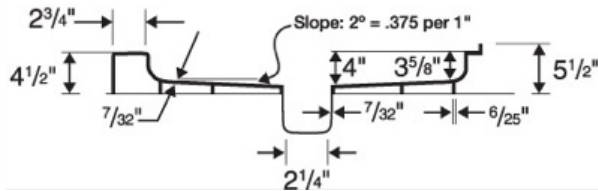

SS-3442 34" x 42" Single Threshold Shower Pan

Model number:

SF03442MD

Dimensions: 34" x 42" x 6"

Installation:

Material: Swanstone

Standard Features:

- Reinforced solid surface means color and texture run all the way through and cannot wear away.
- Will not mold or mildew, no grout to clean.
- Coordinates with Swanstone shower and bath systems.
- Pebbled, slip-resistant surface.

SS-3442 34" x 42" Single Threshold Shower Pan

Model number: SF03442MD

Dimensions: 34" x 42" x 6"

Installation:

Material: Swanstone

	SS-3232	SS-3248	SS-3260	SS-3442	SS-3448
A:	32"	48"	60"	42"	48"
B:	32"	32"	32"	34"	34"
C:	16"	24"	30"	21"	24"
D:	16"	16"	16"	17"	17"

Dimensions:
34 x 42 x 5 1/2 in.
Weight:
40 lbs
Shape:
Rectangular
Drain location:
Center
Installation:

Project:

Contractor:

Representative:

Date:

Tel:

Notes: