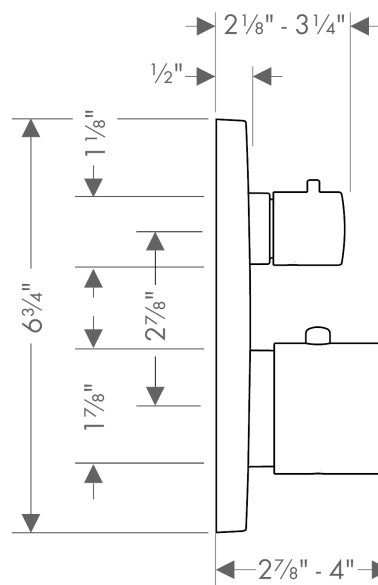

### Features

- Volume control for 1 outlet
- Flow: 6.0 GPM (22.7 L/Min)
- Thermostatic cartridge, Ceramic cartridge
- Anti-scald 100° safety stop

## Item details

List Price

## Scale drawing

**AXOR Citterio M**  
**AXOR Citterio M Thermostatic Trim with Volume Control**  
Finishes : **brushed nickel** Part no. : **34705821**

## Exploded drawing

Year of production: >10/13

**AXOR Citterio M**  
**AXOR Citterio M Thermostatic Trim with Volume Control**  
 Finishes : **brushed nickel** Part no. : **34705821**