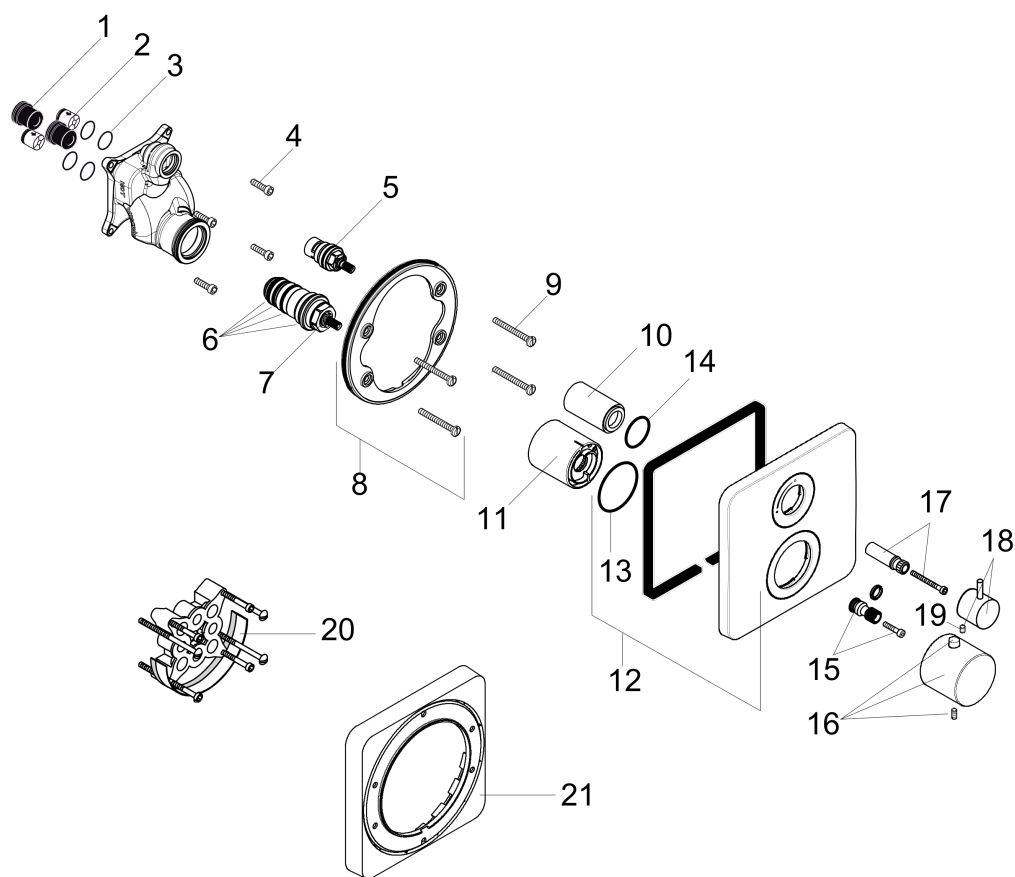

## Scale drawing

**AXOR Citterio M**  
**AXOR Citterio M Thermostatic Trim with Volume Control**  
Finishes : **brushed nickel** Part no. : **34705821**

## Exploded drawing

Year of production: >10/13

**AXOR Citterio M**  
**AXOR Citterio M Thermostatic Trim with Volume Control**  
 Finishes : **brushed nickel** Part no. : **34705821**