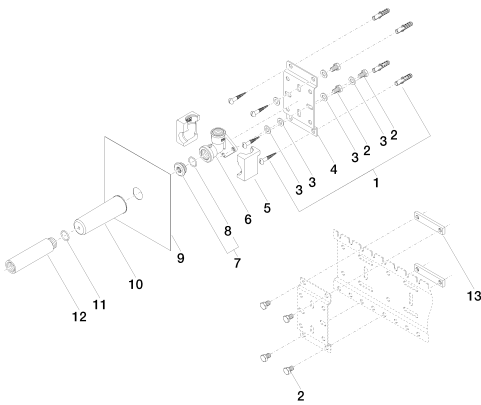

Bathtub - Concealed rough parts
Concealed wall elbow -
Article number: 35 085 970-90 0010

- brass, lead free
- female thread 1/2" connection
- 1x outlet 1/2"
- Mud guard
- Water protection
- Sound insulation

Codes & Standards

- ASME A112.18.1/CSA B125.1

Dimensional drawing

| | min | max |
|-----------|-----|-----|
| CL.1 | 90 | 163 |
| Deque | 90 | 163 |
| Domicil | 90 | 163 |
| Gentle | 90 | 163 |
| IMO | 90 | 163 |
| Lissé | 90 | 163 |
| MEM | 90 | 163 |
| Symetrics | 90 | 163 |
| Vaia | 90 | 163 |

Bathtub - Concealed rough parts
Concealed wall elbow -
Article number: 35 085 970-90 0010

All dimensions in mm / inch = mm x 0,0394

Bathtub - Concealed rough parts
 Concealed wall elbow -
 Article number: 35 085 970-90 0010

Spare parts list

| Number | Item Number | Designation | Number of units |
|--------|--------------------|-------------|-----------------|
| 1 | 04 30 31 024 01 90 | fixing set | 2 |
| 2 | 09 30 30 152 90 | screw | 7 |
| 3 | 09 30 11 139 90 | disc | 6 |
| 4 | 09 17 20 094 90 | holder | 1 |
| 5 | 09 11 11 036 90 | accessories | 1 |
| 6 | 09 11 03 042 10 90 | connection | 1 |
| 7 | 04 31 20 006 00 90 | plug | 1 |
| 8 | 04 14 03 072 00 90 | gasket kit | 1 |
| 9 | 09 21 02 102 90 | cap | 1 |
| 10 | 09 14 10 010 90 | seal | 1 |
| 11 | 09 24 03 169 10 90 | adaptor | 1 |
| 12 | 09 17 20 100 90 | holder | 2 |