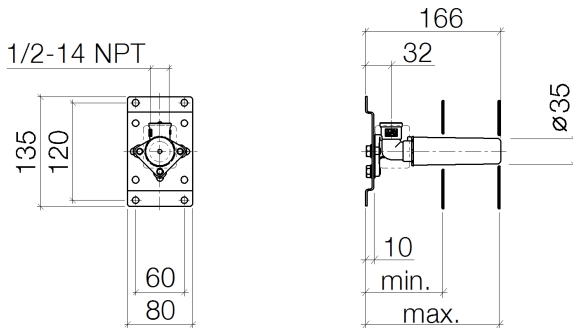

Bathtub - Concealed rough parts
Concealed wall elbow -
Article number: 35 085 970-90 0010

- brass, lead free
- female thread 1/2" connection
- 1x outlet 1/2"
- Mud guard
- Water protection
- Sound insulation

Codes & Standards

- ASME A112.18.1/CSA B125.1

Dimensional drawing

| | min | max |
|-----------|-----|-----|
| CL.1 | 90 | 163 |
| Deque | 90 | 163 |
| Domicil | 90 | 163 |
| Gentle | 90 | 163 |
| IMO | 90 | 163 |
| Lissé | 90 | 163 |
| MEM | 90 | 163 |
| Symetrics | 90 | 163 |
| Vaia | 90 | 163 |

Bathtub - Concealed rough parts
Concealed wall elbow -
Article number: 35 085 970-90 0010

All dimensions in mm / inch = mm x 0,0394

Bathtub - Concealed rough parts
 Concealed wall elbow -
 Article number: 35 085 970-90 0010