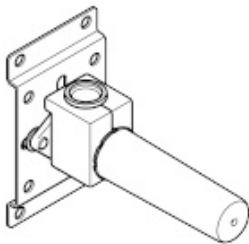

Bathtub - Concealed rough parts
Concealed wall elbow -
Article number: 35 085 970-90 0010

- brass, lead free
- female thread 1/2" connection
- 1x outlet 1/2"
- Mud guard
- Water protection
- Sound insulation

Codes & Standards

- ASME A112.18.1/CSA B125.1

Dimensional drawing

| | min | max |
|-----------|-----|-----|
| CL.1 | 90 | 163 |
| Deque | 90 | 163 |
| Domicil | 90 | 163 |
| Gentle | 90 | 163 |
| IMO | 90 | 163 |
| Lissé | 90 | 163 |
| MEM | 90 | 163 |
| Symetrics | 90 | 163 |
| Vaia | 90 | 163 |

Bathtub - Concealed rough parts
Concealed wall elbow -
Article number: 35 085 970-90 0010

All dimensions in mm / inch = mm x 0,0394

Bathtub - Concealed rough parts
 Concealed wall elbow -
 Article number: 35 085 970-90 0010