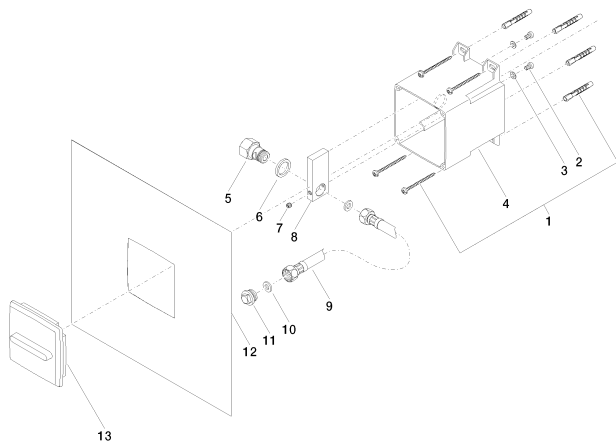

Shower - Concealed rough parts
Rough -
Article number: 35 205 970-90 0010

- female thread 1/2" connection
- Mud guard
- Water protection

Codes & Standards

- ASME A112.18.1/CSA B125.1

Dimensional drawing

All dimensions in mm / inch = mm x 0,0394

Shower - Concealed rough parts
Rough -
Article number: 35 205 970-90 0010

Shower - Concealed rough parts
 Rough -
 Article number: 35 205 970-90 0010

12 305 970 90
 WATER POINTS Adapter
 plate -

Spare parts list

Number	Item Number	Designation	Number of units
1	05 30 31 025 00 90	fixing set	2
2	09 30 30 112 90	screw	2
3	09 30 11 048 90	disc	2
4	09 11 11 032 90	accessories	1
5	09 24 03 201 20 90	nipple	1
6	09 14 05 001 90	seal	1
7	09 31 11 049 90	pin	1
8	09 17 20 096 90	holder	1
9	09 30 03 002 90	hose	1
10	09 14 20 007 90	seal	2
11	09 31 20 042 90	plug	1
12	04 14 03 118 00 90	gasket kit	1
13	09 11 01 096 90	cover	1