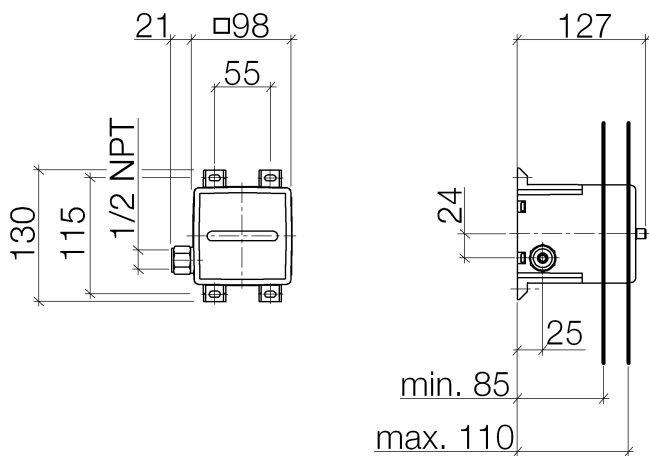

Shower - Concealed rough parts
Rough -
Article number: 35 205 970-90 0010

- female thread 1/2" connection
- Mud guard
- Water protection

Codes & Standards

- ASME A112.18.1/CSA B125.1

Dimensional drawing

All dimensions in mm / inch = mm x 0,0394

Shower - Concealed rough parts
Rough -
Article number: 35 205 970-90 0010

Shower - Concealed rough parts
 Rough -
 Article number: 35 205 970-90 0010

12 305 970 90
 WATER POINTS Adapter
 plate -

Spare parts list

Number	Item Number	Designation	Number of units
1	05 30 31 025 00 90	fixing set	2
2	09 30 30 112 90	screw	2
3	09 30 11 048 90	disc	2
4	09 11 11 032 90	accessories	1
5	09 24 03 201 20 90	nipple	1
6	09 14 05 001 90	seal	1
7	09 31 11 049 90	pin	1
8	09 17 20 096 90	holder	1
9	09 30 03 002 90	hose	1
10	09 14 20 007 90	seal	2
11	09 31 20 042 90	plug	1
12	04 14 03 118 00 90	gasket kit	1
13	09 11 01 096 90	cover	1