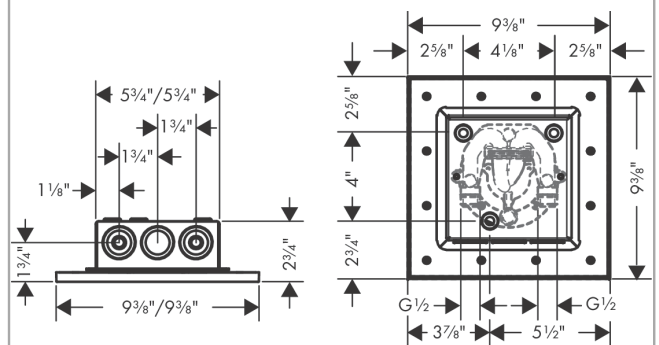

AXOR ShowerSolutions
Showerhead 250 Square 2-Jet, 1.75 GPM
 Finishes : Part no. : **35315821**

Features

- Consists of: Showerhead, Green Diverter
- Shower head size: 250 x 250 mm
- Spray modes: PowderRain, Intense PowderRain
- Select button on thermostat
- dynamic spray nozzles move out while using
- Flow: 1.75 GPM (6.6 L/Min)
- Showerhead removable for cleaning

Item details

List Price

Technology

Compliance

Product image

Scale drawing

AXOR ShowerSolutions
Showerhead 250 Square 2-Jet, 1.75 GPM
Finishes : Part no. : **35315821**

Exploded drawing

Year of production: >07/21

AXOR ShowerSolutions
Showerhead 250 Square 2-Jet, 1.75 GPM
 Finishes : Part no. : **35315821**

Spare parts list

Year of production: >07/21

Pos.		Part no.	Price	PU
1	service unit	94448001	-	1
2	filter	93402000	-	1
3	O-ring 11x2	98127000	-	1
4	O-Ring 28x2	98194000	-	1
5	head shower	93460821	-	1