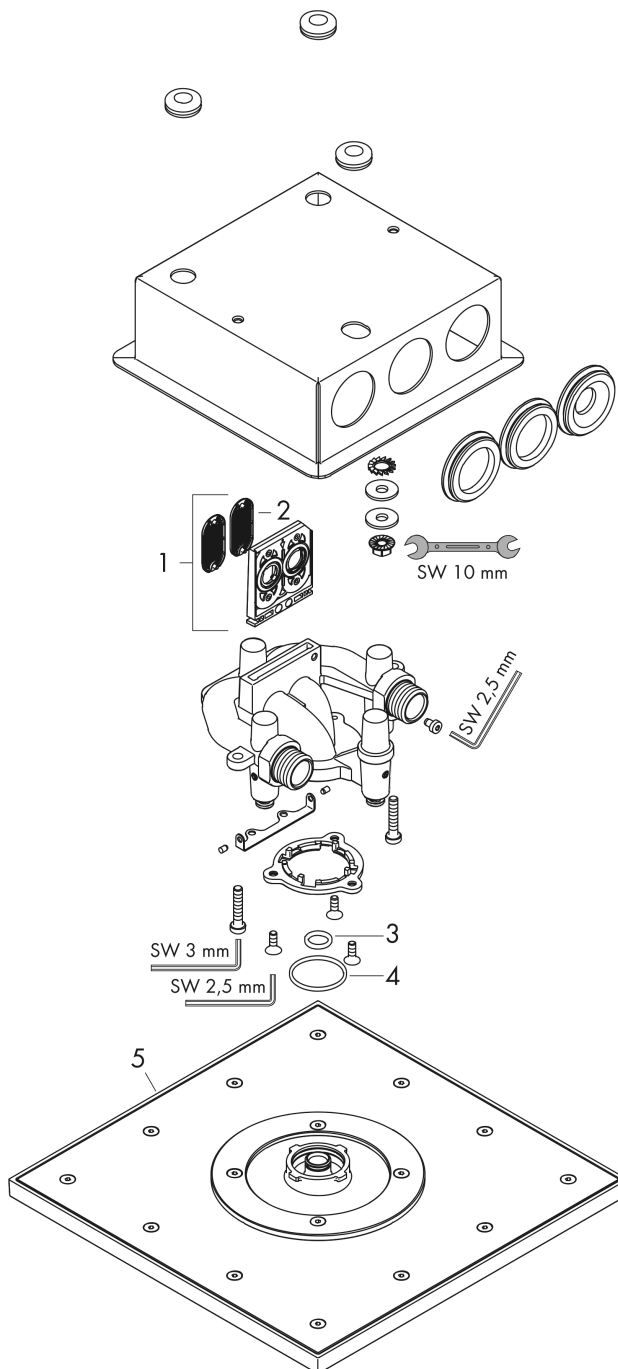

AXOR ShowerSolutions
Showerhead 250 Square 2-Jet, 1.75 GPM
 Finishes : Part no. : **35315821**

Features

- Consists of: Showerhead, Green Diverter
- Shower head size: 250 x 250 mm
- Spray modes: PowderRain, Intense PowderRain
- Select button on thermostat
- dynamic spray nozzles move out while using
- Flow: 1.75 GPM (6.6 L/Min)
- Showerhead removable for cleaning

Item details

List Price

Technology

Compliance

Product image

Scale drawing

AXOR ShowerSolutions
Showerhead 250 Square 2-Jet, 1.75 GPM
Finishes : Part no. : **35315821**

Exploded drawing

Year of production: >07/21

AXOR ShowerSolutions
Showerhead 250 Square 2-Jet, 1.75 GPM
 Finishes : Part no. : **35315821**

Spare parts list

Year of production: >07/21

Pos.		Part no.	Price	PU
1	service unit	94448001	-	1
2	filter	93402000	-	1
3	O-ring 11x2	98127000	-	1
4	O-Ring 28x2	98194000	-	1
5	head shower	93460821	-	1