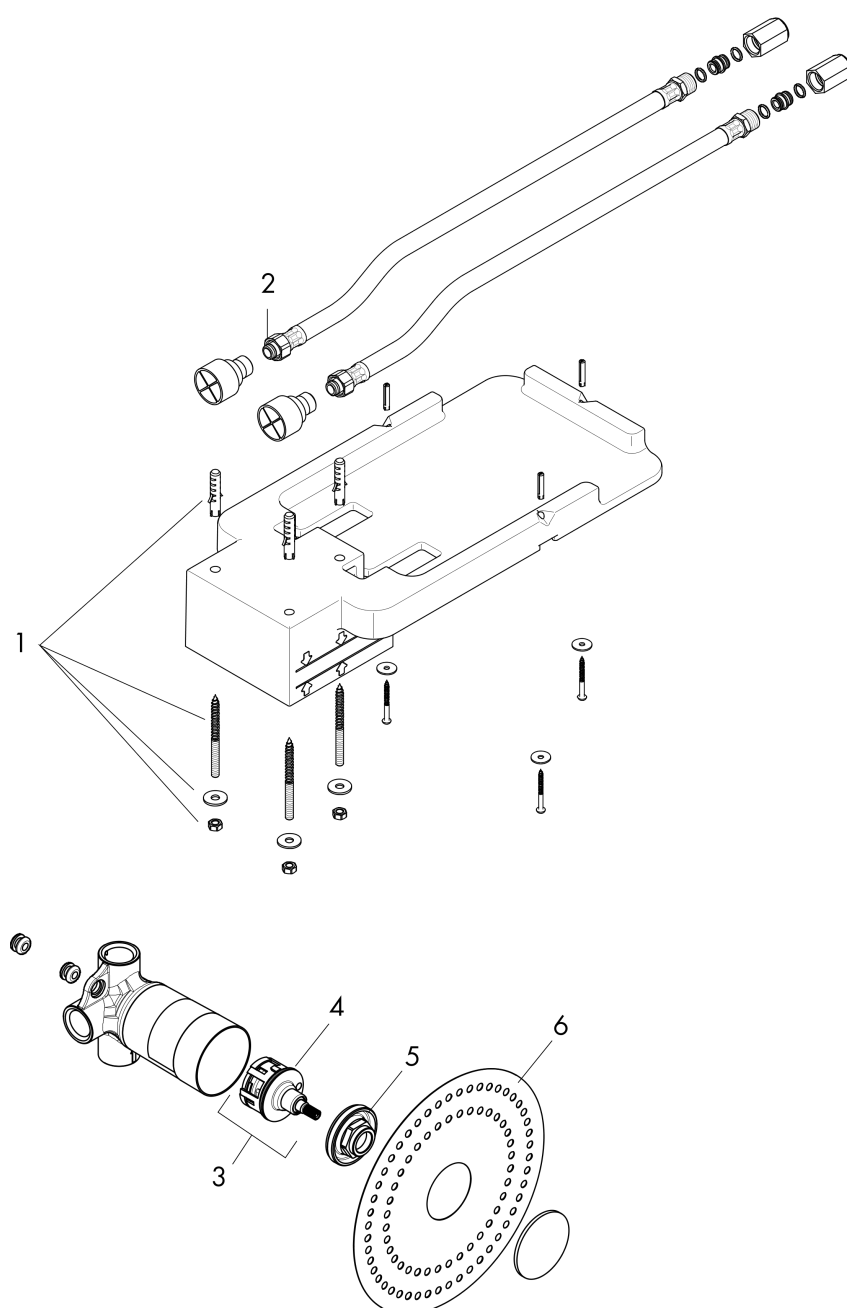

AXOR ShowerSolutions
Rough, Showerhead, Flush Ceiling Mount
 Finishes : Part no. : **35363181**

Item details

List Price

Compliance

Product image

Scale drawing

AXOR ShowerSolutions
Rough, Showerhead, Flush Ceiling Mount
Finishes : Part no. : 35363181

Exploded drawing

Year of production: >03/19

AXOR ShowerSolutions
Rough, Showerhead, Flush Ceiling Mount
 Finishes : Part no. : **35363181**

Spare parts list

Year of production: >03/19

| Pos. | | Part no. | Price | PU |
|------|-----------------|----------|-------|----|
| 1 | mounting kit | 97722000 | - | 1 |
| 2 | O-ring 11x2 | 98127000 | - | 1 |
| 3 | diverter unit | 96604001 | - | 1 |
| 4 | O-ring 39x2,5 | 92322000 | - | 1 |
| 5 | nut | 97550000 | - | 1 |
| 6 | sealing foil | 96493000 | - | 1 |
| a | extension 25 mm | 96370000 | - | 1 |