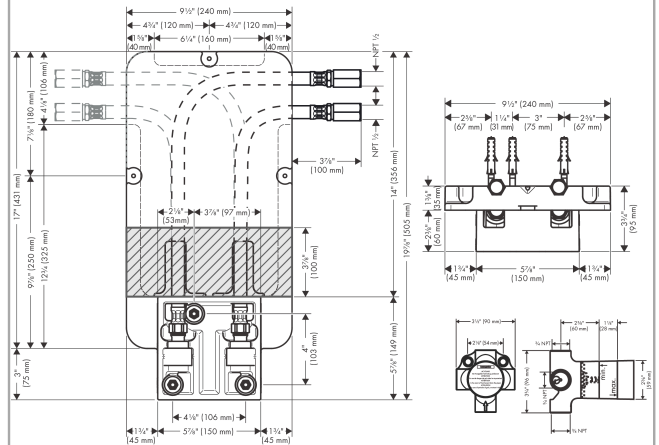

AXOR ShowerSolutions
Rough, Showerhead, Flush Ceiling Mount
 Finishes : Part no. : **35363181**

Item details

List Price

Compliance

Product image

Scale drawing

AXOR ShowerSolutions
Rough, Showerhead, Flush Ceiling Mount
Finishes : Part no. : 35363181

Exploded drawing

Year of production: >03/19

AXOR ShowerSolutions
Rough, Showerhead, Flush Ceiling Mount
 Finishes : Part no. : **35363181**

Spare parts list

Year of production: >03/19

| Pos. | | Part no. | Price | PU |
|------|-----------------|----------|-------|----|
| 1 | mounting kit | 97722000 | - | 1 |
| 2 | O-ring 11x2 | 98127000 | - | 1 |
| 3 | diverter unit | 96604001 | - | 1 |
| 4 | O-ring 39x2,5 | 92322000 | - | 1 |
| 5 | nut | 97550000 | - | 1 |
| 6 | sealing foil | 96493000 | - | 1 |
| a | extension 25 mm | 96370000 | - | 1 |