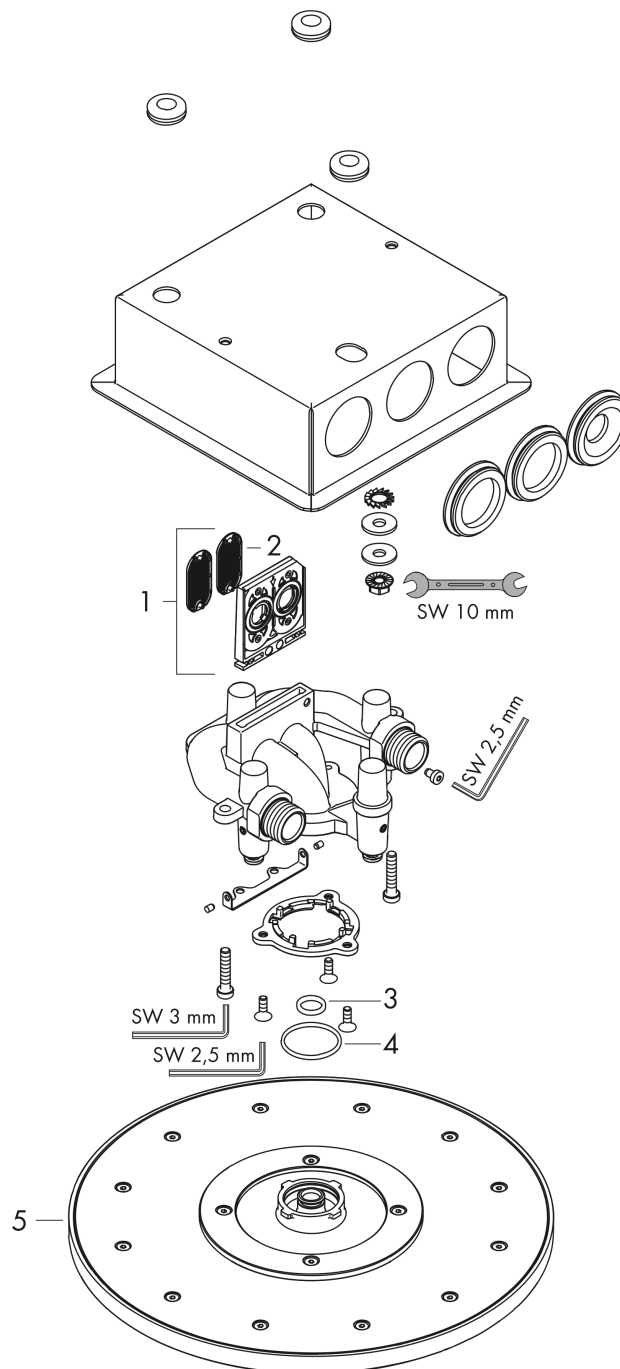

AXOR ShowerSolutions
Showerhead 250 2-Jet, 1.75 GPM
Finishes : Part no. : **35366821**

Exploded drawing

Year of production: >07/21

AXOR ShowerSolutions
Showerhead 250 2-Jet, 1.75 GPM
 Finishes : Part no. : **35366821**

Spare parts list

Year of production: >07/21

Pos.		Part no.	Price	PU
1	service unit	94448001	-	1
2	filter	93402000	-	1
3	O-ring 11x2	98127000	-	1
4	O-Ring 28x2	98194000	-	1
5	head shower	93458821	-	1