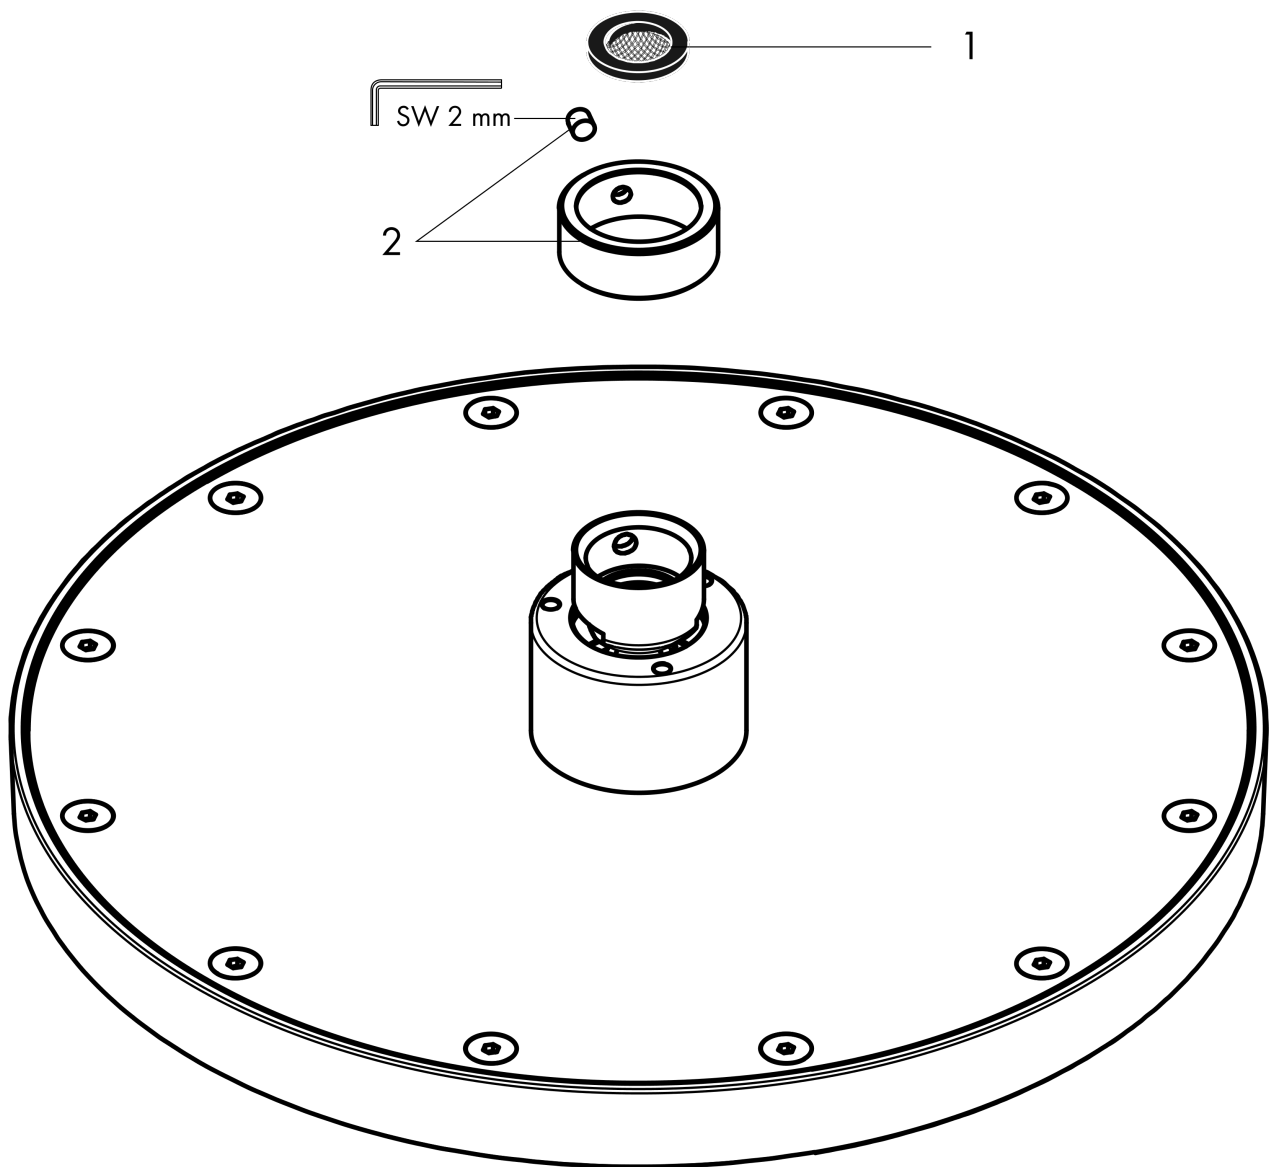

AXOR ShowerSolutions
Showerhead 220 1-Jet, 1.75 GPM
 Finishes : Part no. : **35368251**

Features

- Shower head size: 220 mm
- Spray modes: Rain
- Spray face finish: Fully-finished matching spray face
- Flow: 1.75 GPM (6.6 L/Min)
- Showerhead removable for cleaning

Item details

List Price

Technology

Compliance

Product image

Scale drawing

AXOR ShowerSolutions
Showerhead 220 1-Jet, 1.75 GPM
Finishes : Part no. : **35368251**

Exploded drawing

Year of production: >07/22

AXOR ShowerSolutions
Showerhead 220 1-Jet, 1.75 GPM
Finishes : Part no. : **35368251**

Spare parts list

Year of production: >07/22

Pos.		Part no.	Price	PU
1	filter packing	94246000	-	1
2	lock washer	98942251	-	1