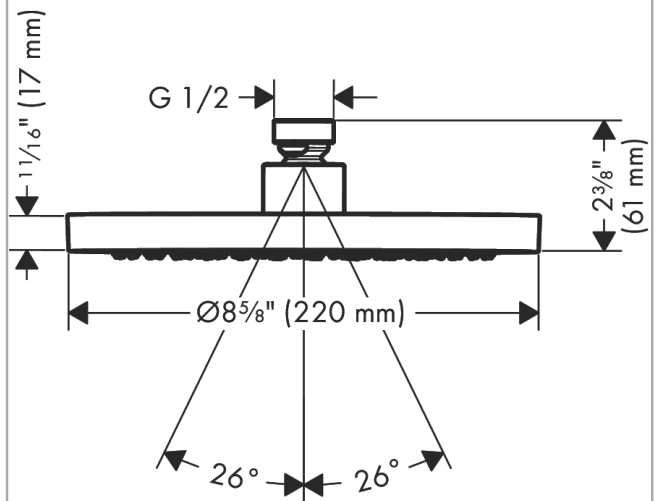

AXOR ShowerSolutions
Showerhead 220 1-Jet, 1.75 GPM
 Finishes : Part no. : **35368251**

Features

- Shower head size: 220 mm
- Spray modes: Rain
- Spray face finish: Fully-finished matching spray face
- Flow: 1.75 GPM (6.6 L/Min)
- Showerhead removable for cleaning

Item details

List Price

Technology

Compliance

Product image

Scale drawing

AXOR ShowerSolutions
Showerhead 220 1-Jet, 1.75 GPM
Finishes : Part no. : **35368251**

Exploded drawing

Year of production: >07/22

AXOR ShowerSolutions
Showerhead 220 1-Jet, 1.75 GPM
Finishes : Part no. : **35368251**

Spare parts list

Year of production: >07/22

Pos.		Part no.	Price	PU
1	filter packing	94246000	-	1
2	lock washer	98942251	-	1