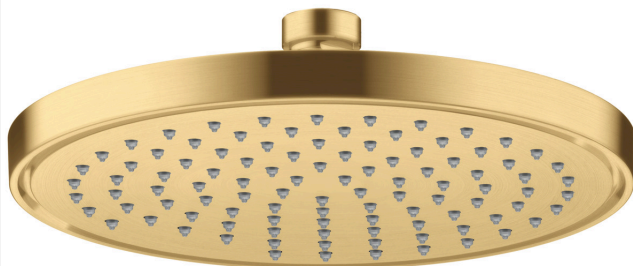

AXOR ShowerSolutions
Showerhead 220 1-Jet, 1.75 GPM
 Finishes : Part no. : **35368251**

Features

- Shower head size: 220 mm
- Spray modes: Rain
- Spray face finish: Fully-finished matching spray face
- Flow: 1.75 GPM (6.6 L/Min)
- Showerhead removable for cleaning

Item details

List Price

Technology

Compliance

Product image

Scale drawing

AXOR ShowerSolutions
Showerhead 220 1-Jet, 1.75 GPM
Finishes : Part no. : **35368251**

Exploded drawing

Year of production: >07/22

AXOR ShowerSolutions
Showerhead 220 1-Jet, 1.75 GPM
Finishes : Part no. : **35368251**

Spare parts list

Year of production: >07/22

Pos.		Part no.	Price	PU
1	filter packing	94246000	-	1
2	lock washer	98942251	-	1