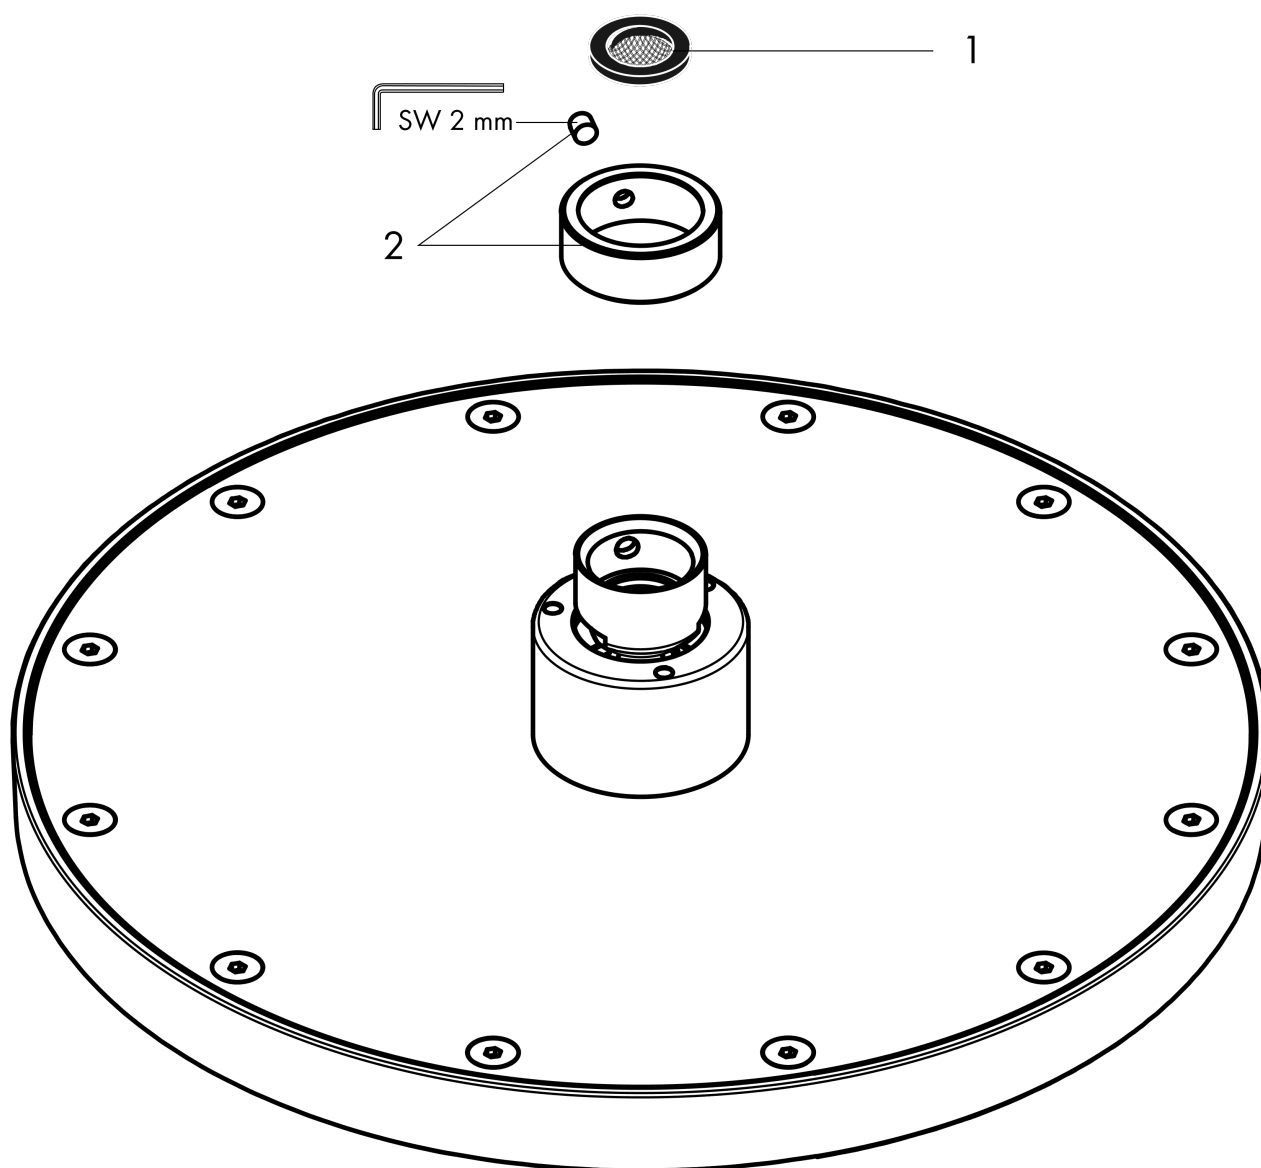

### Features

- Shower head size: 220 mm
- Spray modes: Rain
- Spray face finish: Fully-finished matching spray face
- Flow: 1.75 GPM (6.6 L/Min)
- Showerhead removable for cleaning

### Scale drawing

**AXOR ShowerSolutions**  
**Showerhead 220 1-Jet, 1.75 GPM**  
Finishes : Part no. : **35368341**

## Exploded drawing

Year of production: >07/22

**AXOR ShowerSolutions**  
**Showerhead 220 1-Jet, 1.75 GPM**  
Finishes : Part no. : **35368341**