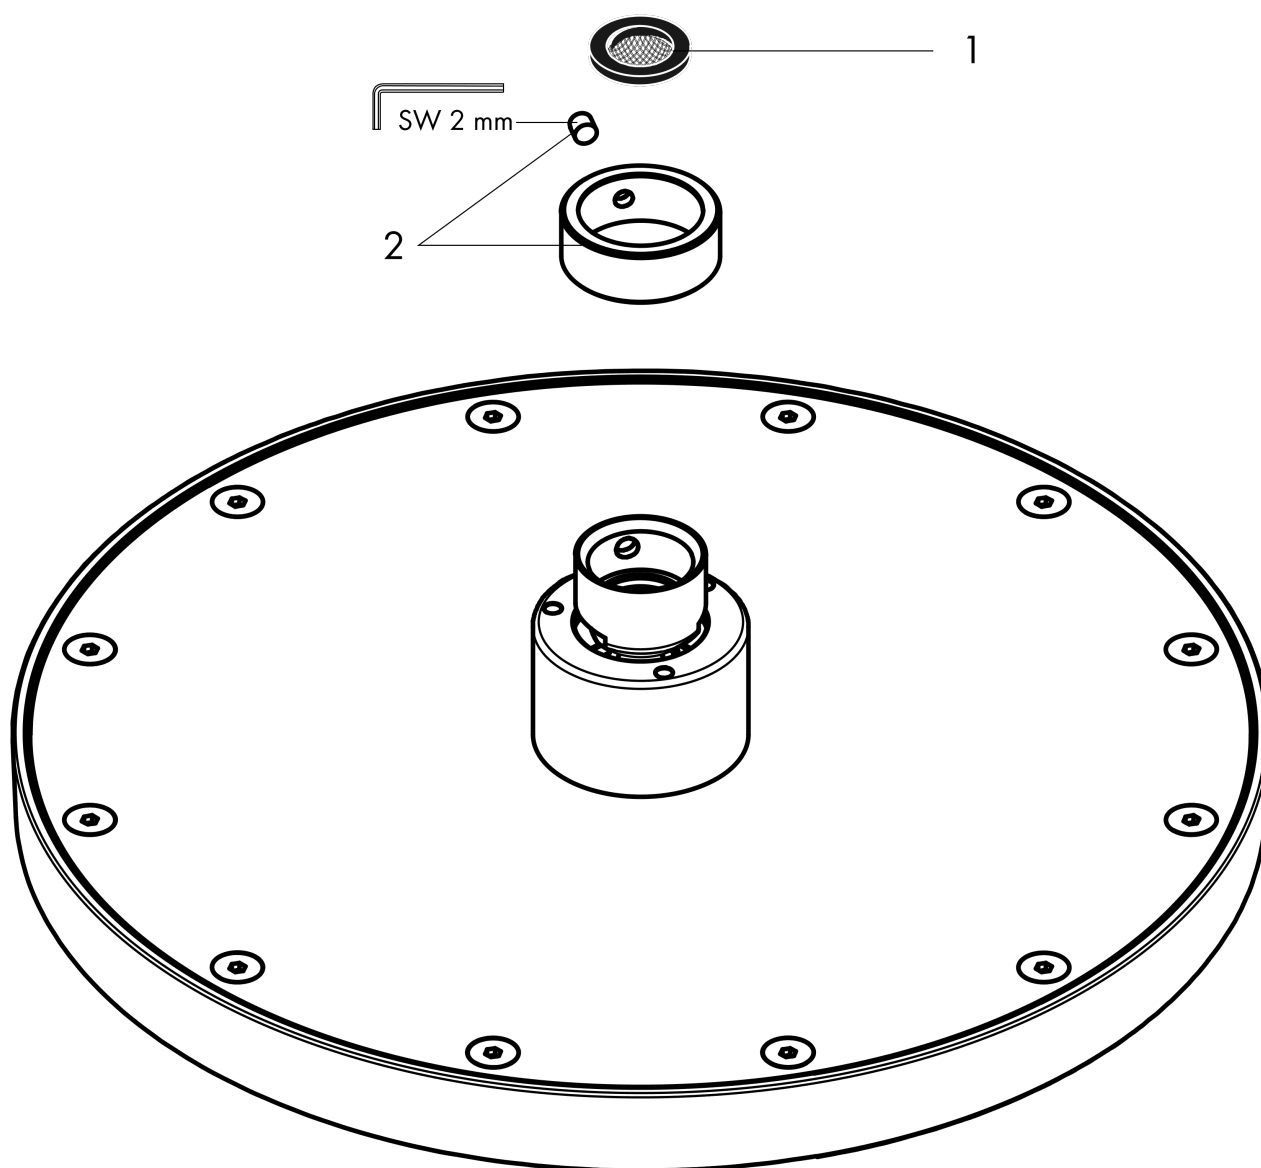

### Features

- Shower head size: 220 mm
- Spray modes: Rain
- Spray face finish: Fully-finished matching spray face
- Flow: 1.75 GPM (6.6 L/Min)
- Showerhead removable for cleaning

### Scale drawing

**AXOR ShowerSolutions**  
**Showerhead 220 1-Jet, 1.75 GPM**  
Finishes : Part no. : **35368671**

## Exploded drawing

Year of production: >07/22

**AXOR ShowerSolutions**  
**Showerhead 220 1-Jet, 1.75 GPM**  
Finishes : Part no. : **35368671**