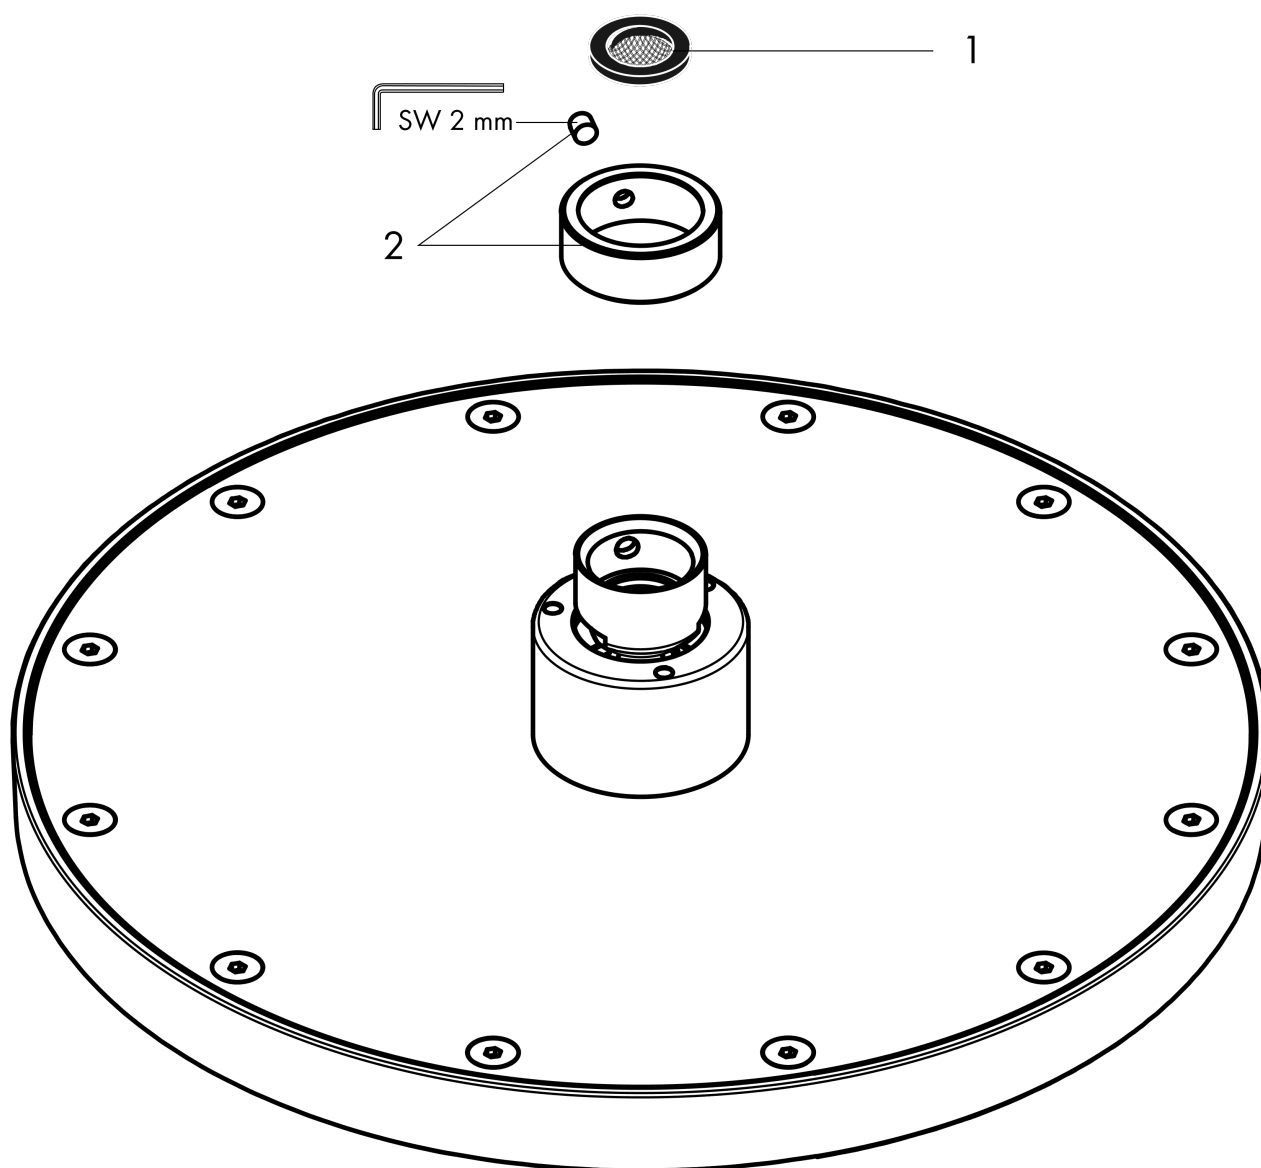

AXOR ShowerSolutions
Showerhead 220 1-Jet, 1.5 GPM
 Finishes : Part no. : **35369251**

Features

- Shower head size: 220 mm
- Spray modes: Rain
- Spray face finish: Fully-finished matching spray face
- Flow: 1.5 GPM (5.7 L/Min)
- Showerhead removable for cleaning

Item details

List Price

Technology

Compliance

Product image

Scale drawing

AXOR ShowerSolutions
Showerhead 220 1-Jet, 1.5 GPM
Finishes : Part no. : **35369251**

Exploded drawing

Year of production: >07/22

AXOR ShowerSolutions
Showerhead 220 1-Jet, 1.5 GPM
Finishes : Part no. : **35369251**

Spare parts list

Year of production: >07/22

Pos.		Part no.	Price	PU
1	filter packing	94246000	-	1
2	lock washer	98942251	-	1