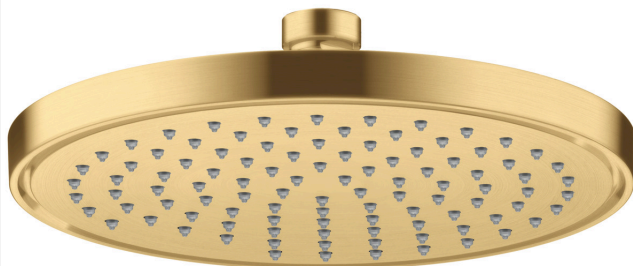

AXOR ShowerSolutions
Showerhead 220 1-Jet, 1.5 GPM
 Finishes : Part no. : **35369251**

Features

- Shower head size: 220 mm
- Spray modes: Rain
- Spray face finish: Fully-finished matching spray face
- Flow: 1.5 GPM (5.7 L/Min)
- Showerhead removable for cleaning

Item details

List Price

Technology

Compliance

Product image

Scale drawing

AXOR ShowerSolutions
Showerhead 220 1-Jet, 1.5 GPM
Finishes : Part no. : **35369251**

Exploded drawing

Year of production: >07/22

AXOR ShowerSolutions
Showerhead 220 1-Jet, 1.5 GPM
Finishes : Part no. : **35369251**

Spare parts list

Year of production: >07/22

Pos.		Part no.	Price	PU
1	filter packing	94246000	-	1
2	lock washer	98942251	-	1