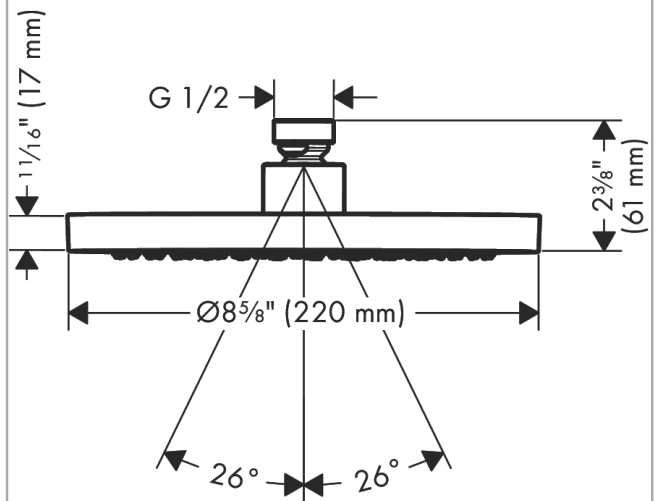

AXOR ShowerSolutions
Showerhead 220 1-Jet, 1.5 GPM
 Finishes : Part no. : **35369251**

Features

- Shower head size: 220 mm
- Spray modes: Rain
- Spray face finish: Fully-finished matching spray face
- Flow: 1.5 GPM (5.7 L/Min)
- Showerhead removable for cleaning

Item details

List Price

Technology

Compliance

Product image

Scale drawing

AXOR ShowerSolutions
Showerhead 220 1-Jet, 1.5 GPM
Finishes : Part no. : **35369251**

Exploded drawing

Year of production: >07/22

AXOR ShowerSolutions
Showerhead 220 1-Jet, 1.5 GPM
Finishes : Part no. : **35369251**

Spare parts list

Year of production: >07/22

Pos.		Part no.	Price	PU
1	filter packing	94246000	-	1
2	lock washer	98942251	-	1