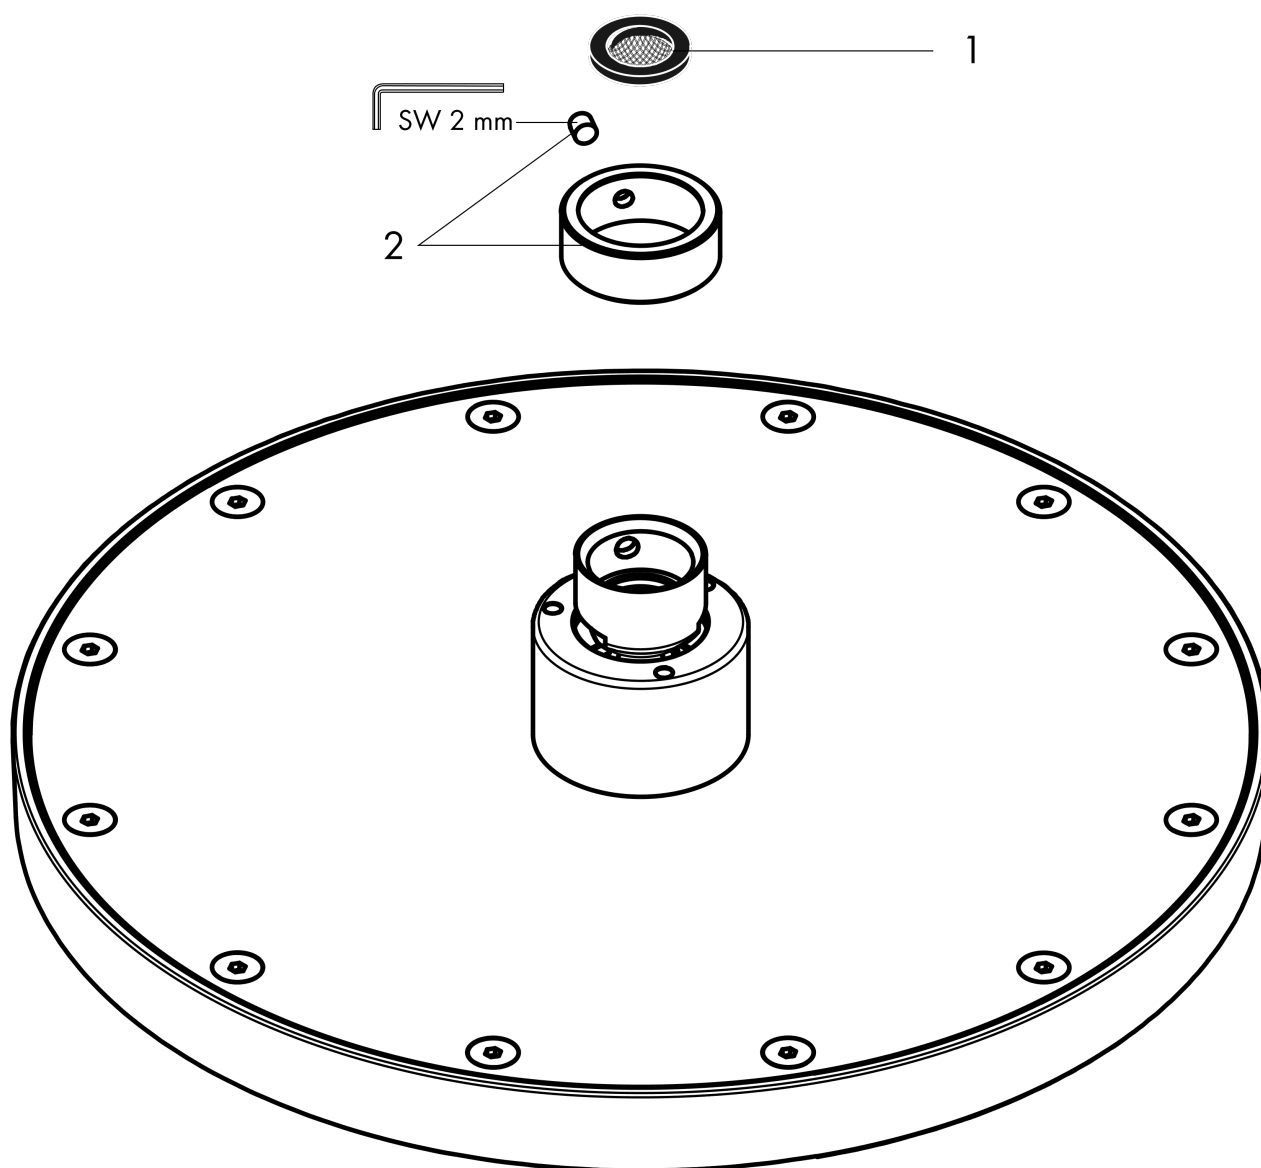

AXOR ShowerSolutions
Showerhead 220 1-Jet, 1.5 GPM
 Finishes : Part no. : **35369341**

Features

- Shower head size: 220 mm
- Spray modes: Rain
- Spray face finish: Fully-finished matching spray face
- Flow: 1.5 GPM (5.7 L/Min)
- Showerhead removable for cleaning

Item details

List Price

Technology

Compliance

Product image

Scale drawing

AXOR ShowerSolutions
Showerhead 220 1-Jet, 1.5 GPM
Finishes : Part no. : **35369341**

Exploded drawing

Year of production: >07/22

AXOR ShowerSolutions
Showerhead 220 1-Jet, 1.5 GPM
Finishes : Part no. : **35369341**

Spare parts list

Year of production: >07/22

Pos.		Part no.	Price	PU
1	filter packing	94246000	-	1
2	lock washer	98942341	-	1