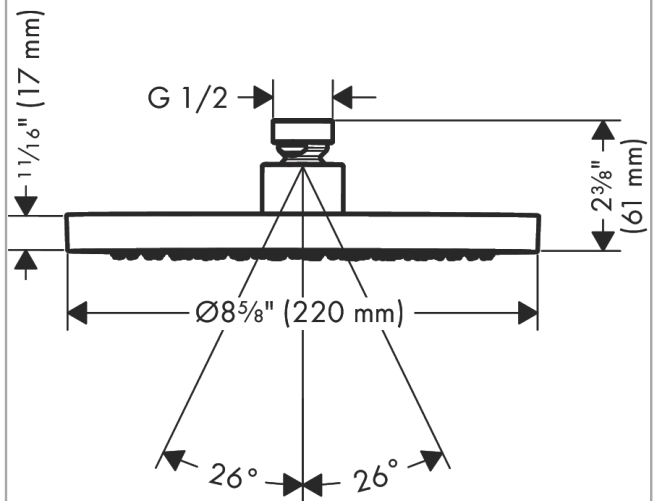

AXOR ShowerSolutions
Showerhead 220 1-Jet, 1.5 GPM
 Finishes : Part no. : **35369341**

Features

- Shower head size: 220 mm
- Spray modes: Rain
- Spray face finish: Fully-finished matching spray face
- Flow: 1.5 GPM (5.7 L/Min)
- Showerhead removable for cleaning

Item details

List Price

Technology

Compliance

Product image

Scale drawing

AXOR ShowerSolutions
Showerhead 220 1-Jet, 1.5 GPM
Finishes : Part no. : **35369341**

Exploded drawing

Year of production: >07/22

AXOR ShowerSolutions
Showerhead 220 1-Jet, 1.5 GPM
Finishes : Part no. : **35369341**

Spare parts list

Year of production: >07/22

Pos.		Part no.	Price	PU
1	filter packing	94246000	-	1
2	lock washer	98942341	-	1