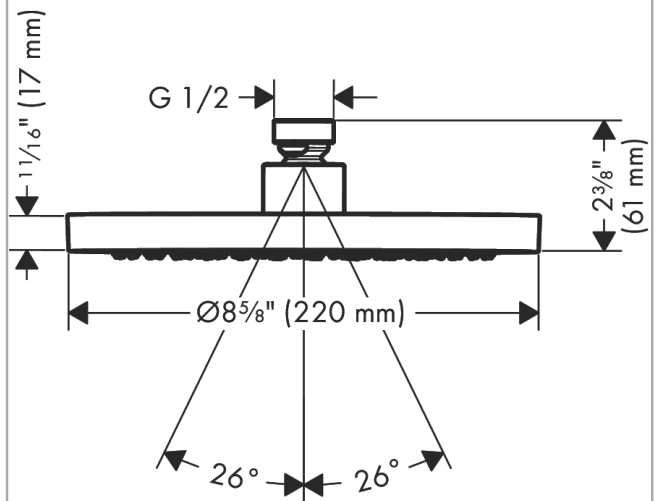

AXOR ShowerSolutions
Showerhead 220 1-Jet, 1.5 GPM
 Finishes : Part no. : **35369671**

Features

- Shower head size: 220 mm
- Spray modes: Rain
- Spray face finish: Fully-finished matching spray face
- Flow: 1.5 GPM (5.7 L/Min)
- Showerhead removable for cleaning

Item details

List Price

Technology

Compliance

Product image

Scale drawing

AXOR ShowerSolutions
Showerhead 220 1-Jet, 1.5 GPM
Finishes : Part no. : **35369671**

Exploded drawing

Year of production: >07/22

AXOR ShowerSolutions
Showerhead 220 1-Jet, 1.5 GPM
Finishes : Part no. : **35369671**

Spare parts list

Year of production: >07/22

Pos.		Part no.	Price	PU
1	filter packing	94246000	-	1
2	lock washer	98942671	-	1