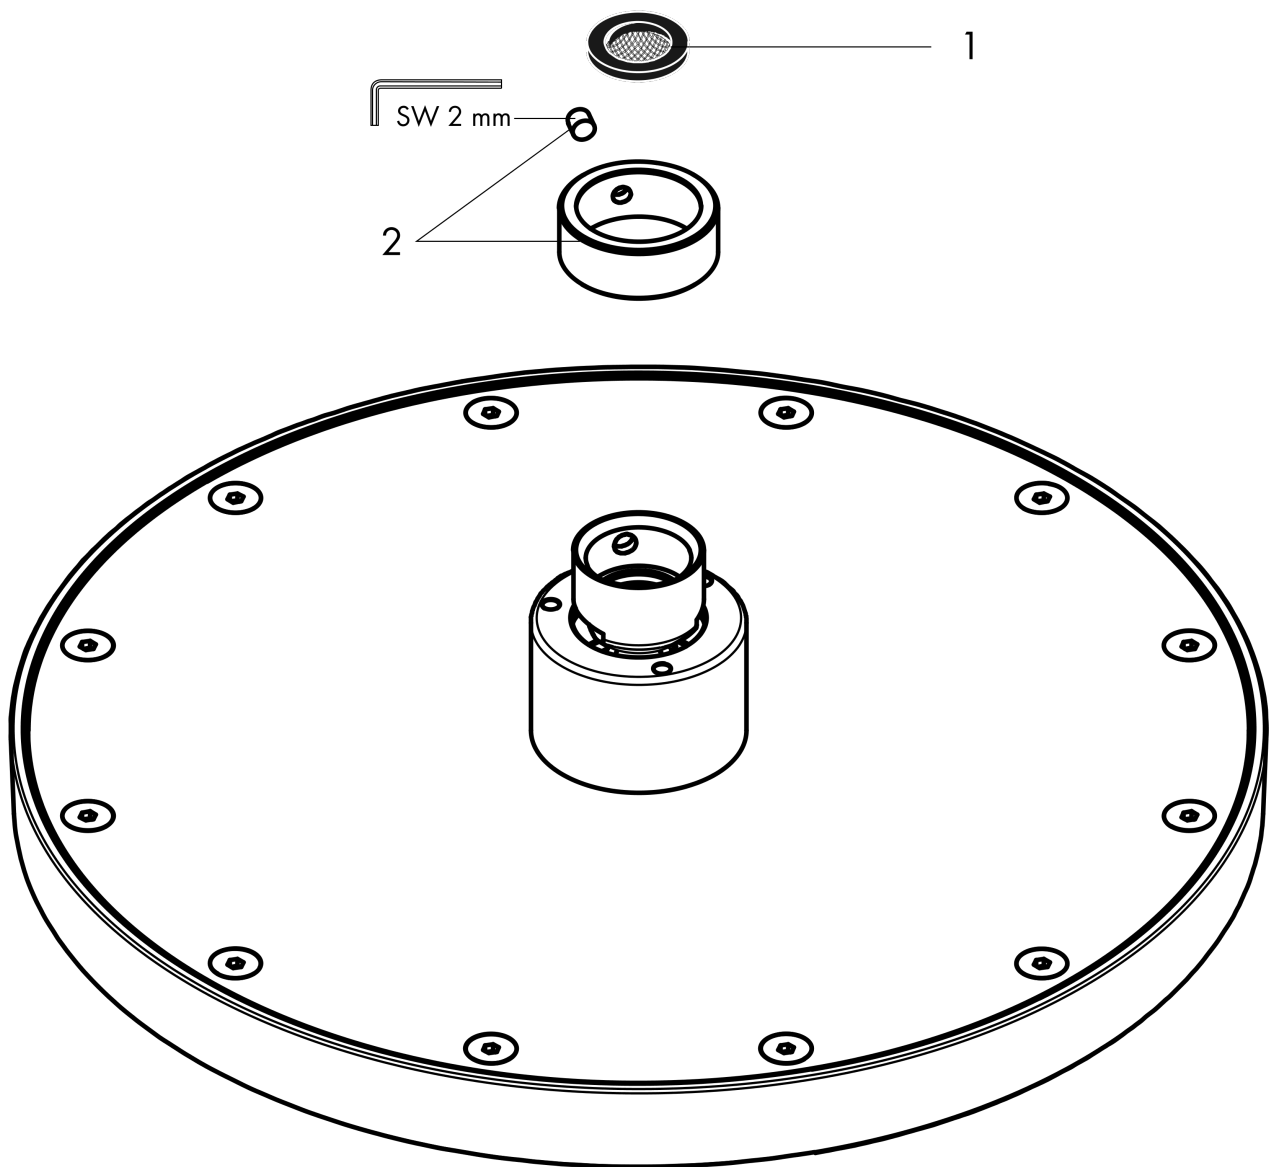

AXOR ShowerSolutions
Showerhead 220 1-Jet, 1.5 GPM
 Finishes : Part no. : **35369671**

Features

- Shower head size: 220 mm
- Spray modes: Rain
- Spray face finish: Fully-finished matching spray face
- Flow: 1.5 GPM (5.7 L/Min)
- Showerhead removable for cleaning

Item details

List Price

Technology

Compliance

Product image

Scale drawing

AXOR ShowerSolutions
Showerhead 220 1-Jet, 1.5 GPM
Finishes : Part no. : **35369671**

Exploded drawing

Year of production: >07/22

AXOR ShowerSolutions
Showerhead 220 1-Jet, 1.5 GPM
Finishes : Part no. : **35369671**

Spare parts list

Year of production: >07/22

Pos.		Part no.	Price	PU
1	filter packing	94246000	-	1
2	lock washer	98942671	-	1