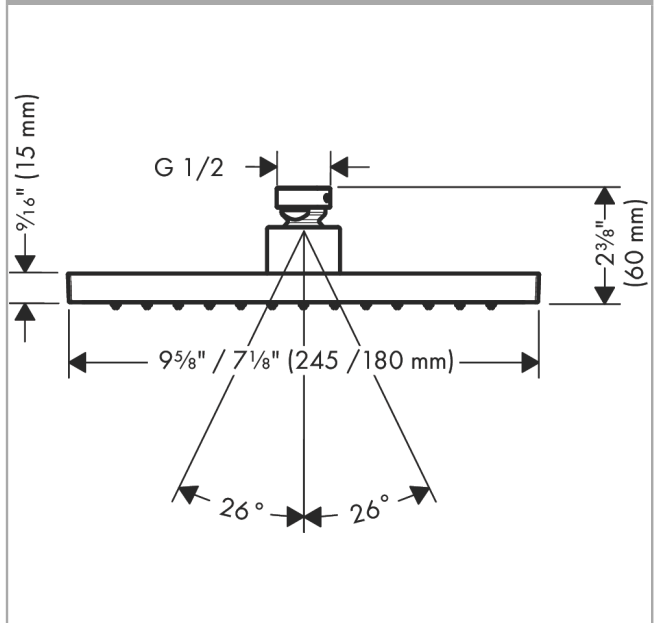

AXOR ShowerSolutions
Showerhead 245/185 1-Jet, 1.75 GPM
 Finishes : Part no. : **35371001**

Features

- Shower head size: 245 x 185 mm
- Spray modes: Rain
- Spray face finish: Fully-finished matching spray face
- Flow: 1.75 GPM (6.6 L/Min)
- Showerhead removable for cleaning

Item details

List Price

Technology

Compliance

Product image

Scale drawing

AXOR ShowerSolutions
Showerhead 245/185 1-Jet, 1.75 GPM
Finishes : Part no. : **35371001**

Exploded drawing

Year of production: >07/22

AXOR ShowerSolutions
Showerhead 245/185 1-Jet, 1.75 GPM
Finishes : Part no. : **35371001**

Spare parts list

Year of production: >07/22

Pos.		Part no.	Price	PU
1	filter packing	94246000	-	1
2	lock washer	98942001	-	1