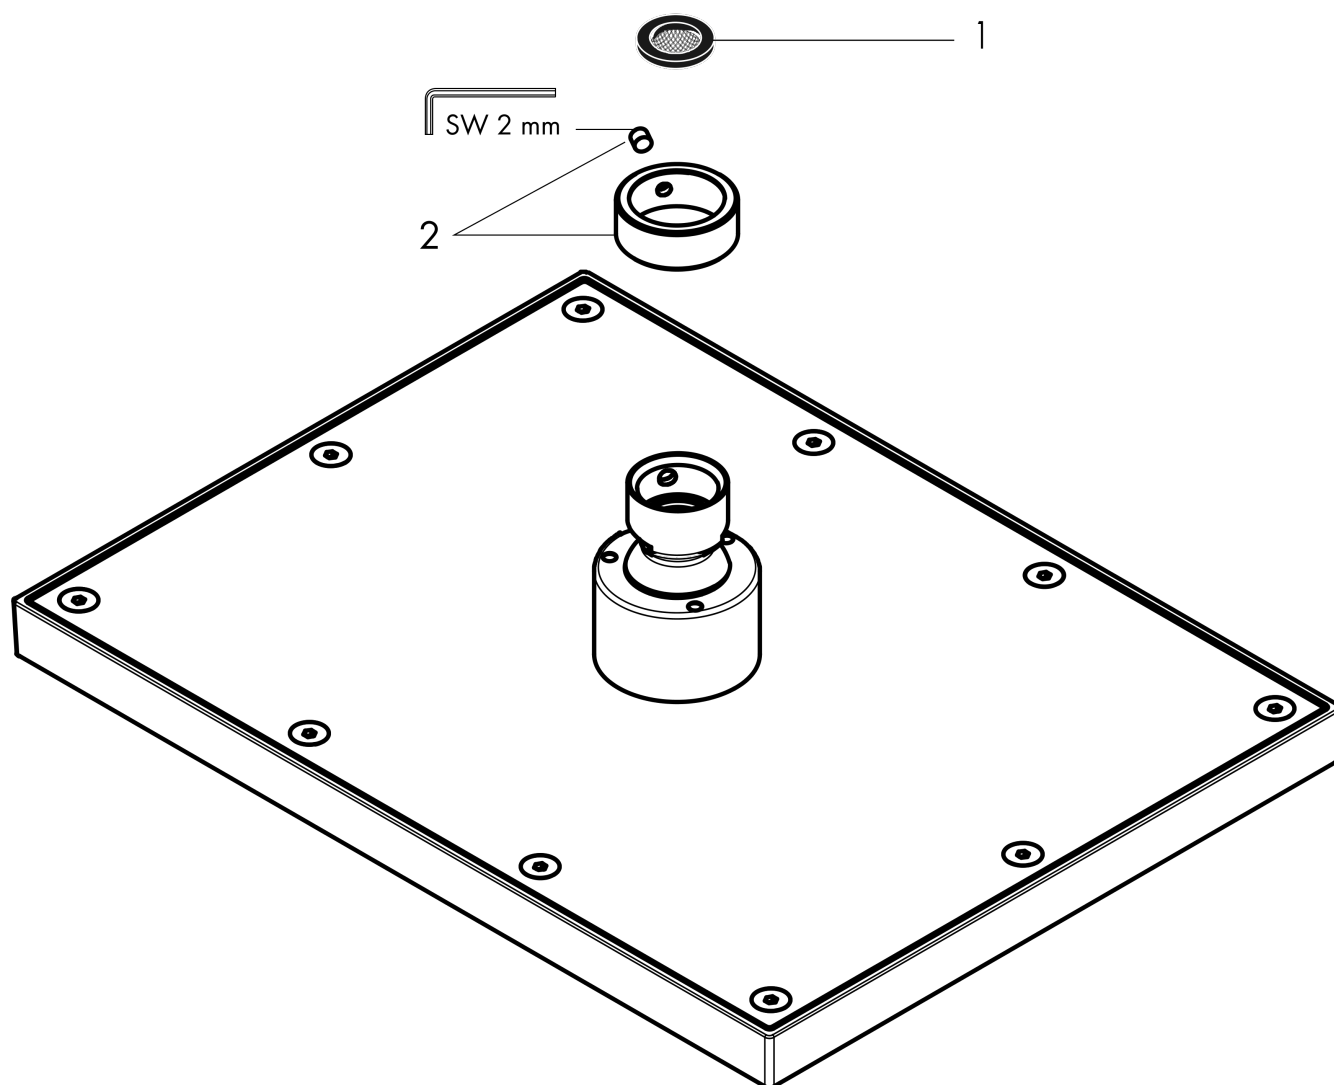

AXOR ShowerSolutions
Showerhead 245/185 1-Jet, 1.75 GPM
 Finishes : Part no. : **35371001**

Features

- Shower head size: 245 x 185 mm
- Spray modes: Rain
- Spray face finish: Fully-finished matching spray face
- Flow: 1.75 GPM (6.6 L/Min)
- Showerhead removable for cleaning

Item details

List Price

Technology

Compliance

Product image

Scale drawing

AXOR ShowerSolutions
Showerhead 245/185 1-Jet, 1.75 GPM
Finishes : Part no. : **35371001**

Exploded drawing

Year of production: >07/22

AXOR ShowerSolutions
Showerhead 245/185 1-Jet, 1.75 GPM
Finishes : Part no. : **35371001**

Spare parts list

Year of production: >07/22

Pos.		Part no.	Price	PU
1	filter packing	94246000	-	1
2	lock washer	98942001	-	1