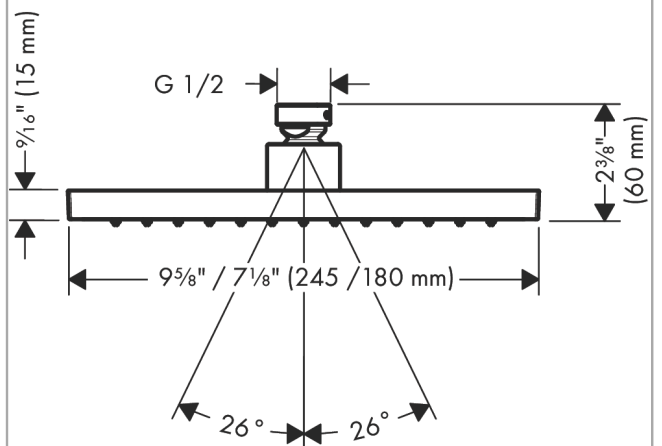

### Features

- Shower head size: 245 x 185 mm
- Spray modes: Rain
- Spray face finish: Fully-finished matching spray face
- Flow: 1.75 GPM (6.6 L/Min)
- Showerhead removable for cleaning

### Scale drawing

**AXOR ShowerSolutions**  
**Showerhead 245/185 1-Jet, 1.75 GPM**  
Finishes : Part no. : **35371251**

## Exploded drawing

Year of production: >07/22

**AXOR ShowerSolutions**  
**Showerhead 245/185 1-Jet, 1.75 GPM**  
Finishes : Part no. : **35371251**