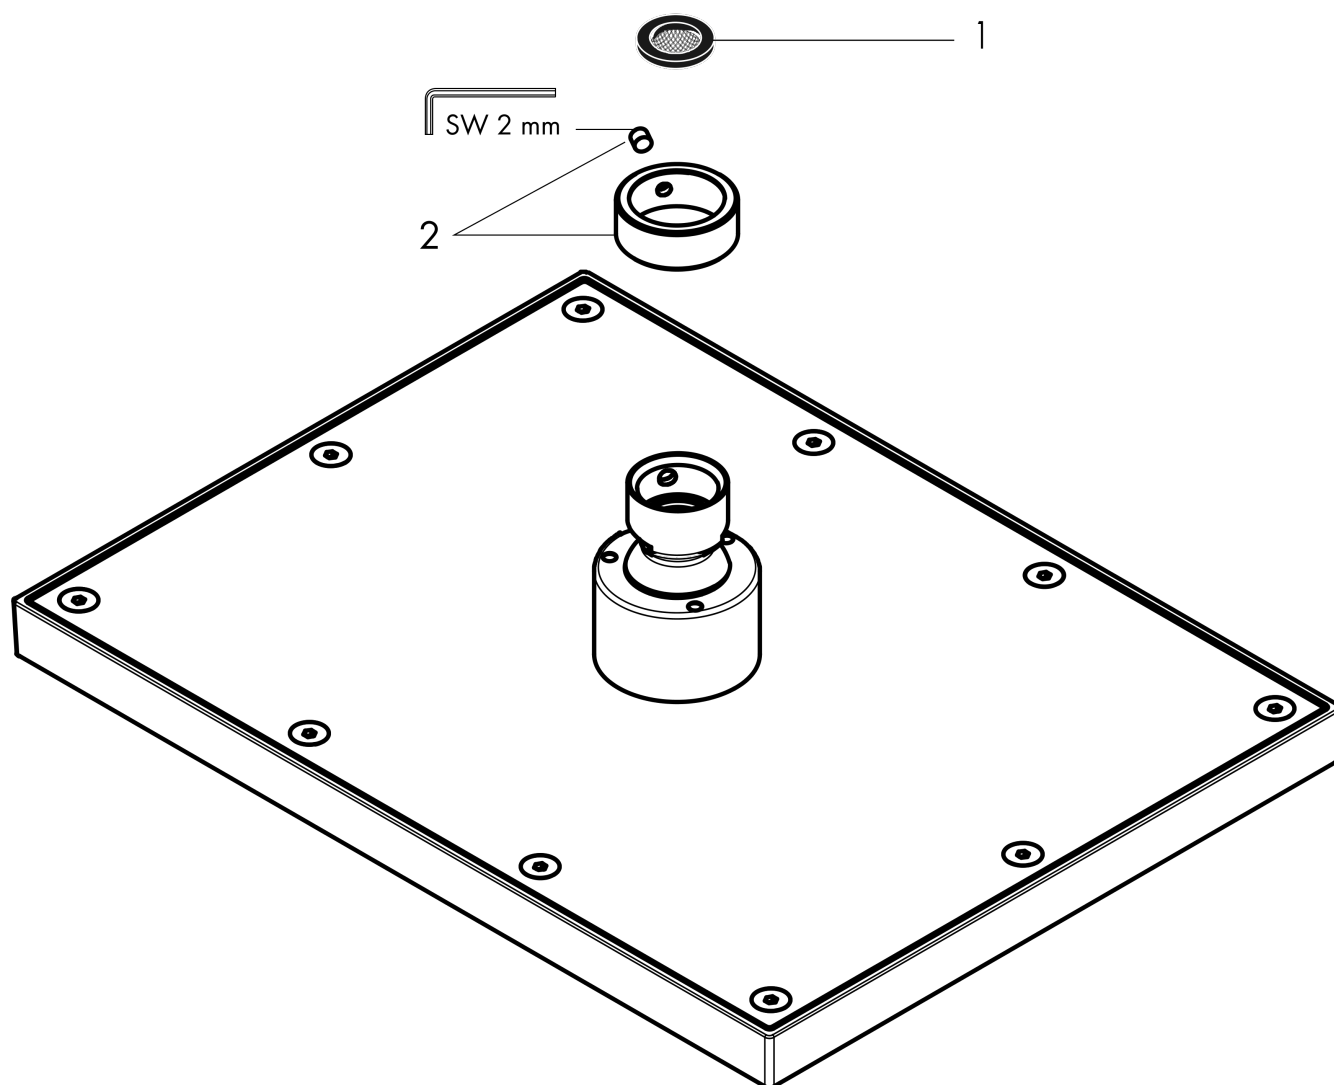

### Features

- Shower head size: 245 x 185 mm
- Spray modes: Rain
- Spray face finish: Fully-finished matching spray face
- Flow: 1.75 GPM (6.6 L/Min)
- Showerhead removable for cleaning

### Scale drawing

**AXOR ShowerSolutions**  
**Showerhead 245/185 1-Jet, 1.75 GPM**  
Finishes : Part no. : **35371251**

## Exploded drawing

Year of production: >07/22

**AXOR ShowerSolutions**  
**Showerhead 245/185 1-Jet, 1.75 GPM**  
Finishes : Part no. : **35371251**