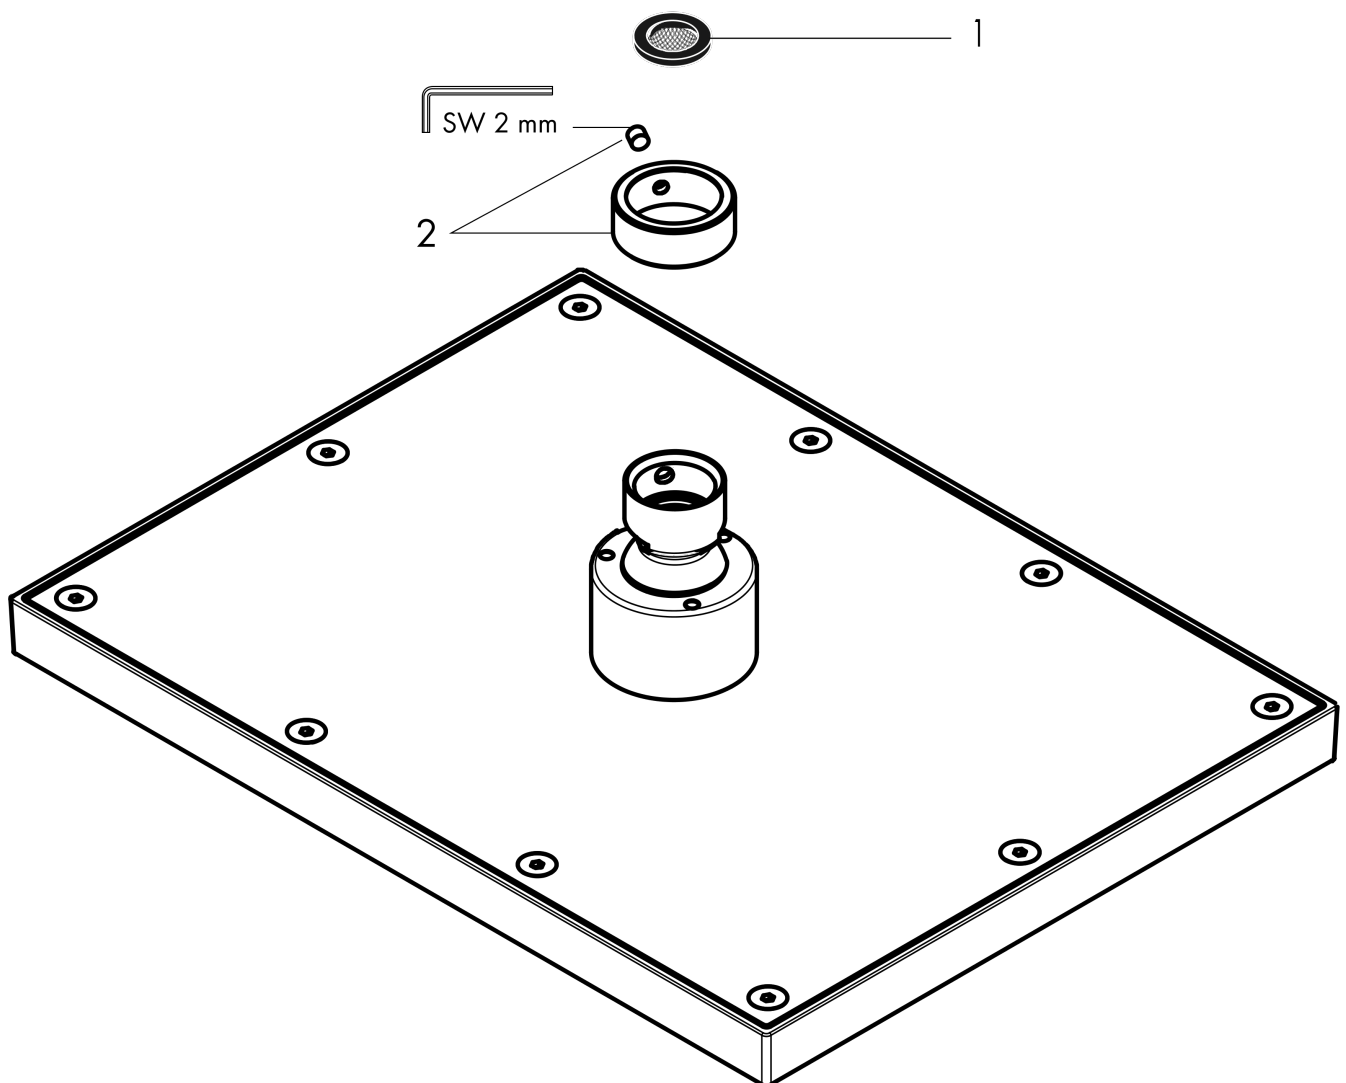

AXOR ShowerSolutions
Showerhead 245/185 1-Jet, 1.75 GPM
 Finishes : Part no. : **35371341**

Features

- Shower head size: 245 x 185 mm
- Spray modes: Rain
- Spray face finish: Fully-finished matching spray face
- Flow: 1.75 GPM (6.6 L/Min)
- Showerhead removable for cleaning

Item details

List Price

Technology

Compliance

Product image

Scale drawing

AXOR ShowerSolutions
Showerhead 245/185 1-Jet, 1.75 GPM
Finishes : Part no. : **35371341**

Exploded drawing

Year of production: >07/22

AXOR ShowerSolutions
Showerhead 245/185 1-Jet, 1.75 GPM
Finishes : Part no. : **35371341**

Spare parts list

Year of production: >07/22

Pos.		Part no.	Price	PU
1	filter packing	94246000	-	1
2	lock washer	98942341	-	1