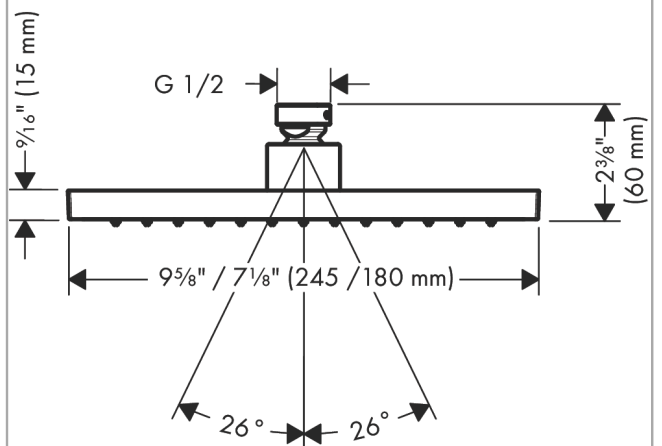

AXOR ShowerSolutions
Showerhead 245/185 1-Jet, 1.75 GPM
 Finishes : Part no. : **35371341**

Features

- Shower head size: 245 x 185 mm
- Spray modes: Rain
- Spray face finish: Fully-finished matching spray face
- Flow: 1.75 GPM (6.6 L/Min)
- Showerhead removable for cleaning

Item details

List Price

Technology

Compliance

Product image

Scale drawing

AXOR ShowerSolutions
Showerhead 245/185 1-Jet, 1.75 GPM
Finishes : Part no. : **35371341**

Exploded drawing

Year of production: >07/22

AXOR ShowerSolutions
Showerhead 245/185 1-Jet, 1.75 GPM
Finishes : Part no. : **35371341**

Spare parts list

Year of production: >07/22

Pos.		Part no.	Price	PU
1	filter packing	94246000	-	1
2	lock washer	98942341	-	1