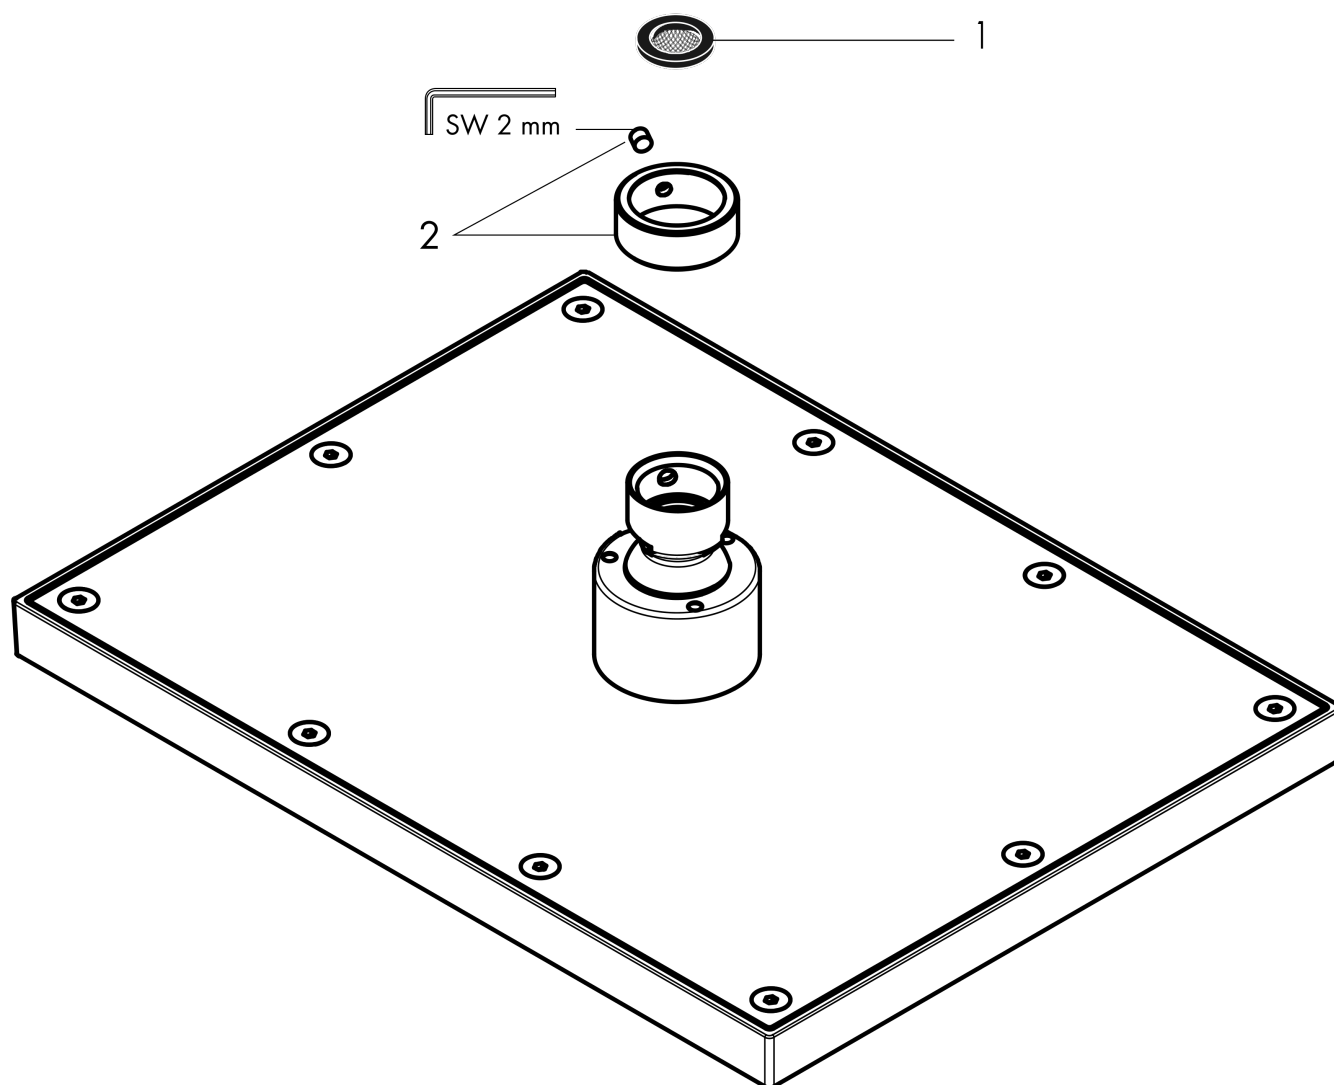

AXOR ShowerSolutions
Showerhead 245/185 1-Jet, 1.75 GPM
 Finishes : Part no. : **35371671**

Features

- Shower head size: 245 x 185 mm
- Spray modes: Rain
- Spray face finish: Fully-finished matching spray face
- Flow: 1.75 GPM (6.6 L/Min)
- Showerhead removable for cleaning

Item details

List Price

Technology

Compliance

Product image

Scale drawing

AXOR ShowerSolutions
Showerhead 245/185 1-Jet, 1.75 GPM
Finishes : Part no. : **35371671**

Exploded drawing

Year of production: >07/22

AXOR ShowerSolutions
Showerhead 245/185 1-Jet, 1.75 GPM
Finishes : Part no. : **35371671**

Spare parts list

Year of production: >07/22

Pos.		Part no.	Price	PU
1	filter packing	94246000	-	1
2	lock washer	98942671	-	1