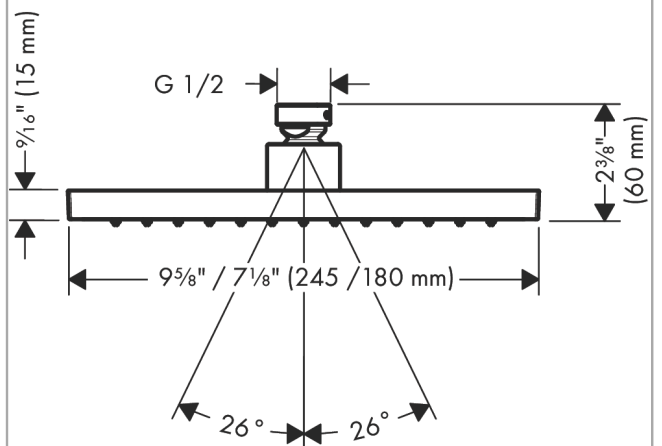

AXOR ShowerSolutions
Showerhead 245/185 1-Jet, 1.75 GPM
 Finishes : Part no. : **35371671**

Features

- Shower head size: 245 x 185 mm
- Spray modes: Rain
- Spray face finish: Fully-finished matching spray face
- Flow: 1.75 GPM (6.6 L/Min)
- Showerhead removable for cleaning

Item details

List Price

Technology

Compliance

Product image

Scale drawing

AXOR ShowerSolutions
Showerhead 245/185 1-Jet, 1.75 GPM
Finishes : Part no. : **35371671**

Exploded drawing

Year of production: >07/22

AXOR ShowerSolutions
Showerhead 245/185 1-Jet, 1.75 GPM
Finishes : Part no. : **35371671**

Spare parts list

Year of production: >07/22

Pos.		Part no.	Price	PU
1	filter packing	94246000	-	1
2	lock washer	98942671	-	1