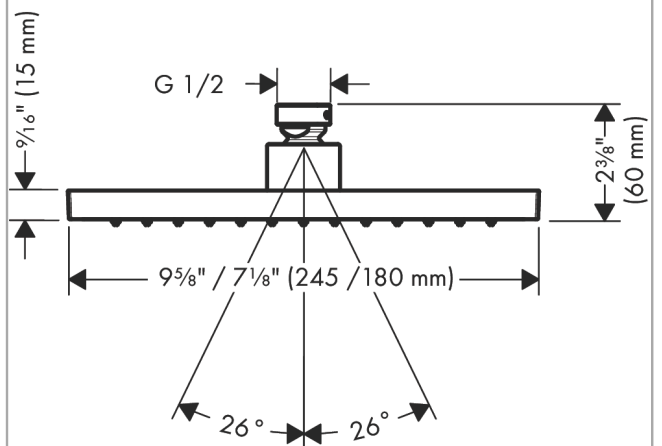

AXOR ShowerSolutions
Showerhead 245/185 1-Jet, 1.75 GPM
 Finishes : Part no. : **35371821**

Features

- Shower head size: 245 x 185 mm
- Spray modes: Rain
- Spray face finish: Fully-finished matching spray face
- Flow: 1.75 GPM (6.6 L/Min)
- Showerhead removable for cleaning

Item details

List Price

Technology

Compliance

Product image

Scale drawing

AXOR ShowerSolutions
Showerhead 245/185 1-Jet, 1.75 GPM
Finishes : Part no. : **35371821**

Exploded drawing

Year of production: >07/22

AXOR ShowerSolutions
Showerhead 245/185 1-Jet, 1.75 GPM
Finishes : Part no. : **35371821**

Spare parts list

Year of production: >07/22

| Pos. | | Part no. | Price | PU |
|------|----------------|----------|-------|----|
| 1 | filter packing | 94246000 | - | 1 |
| 2 | lock washer | 98942821 | - | 1 |