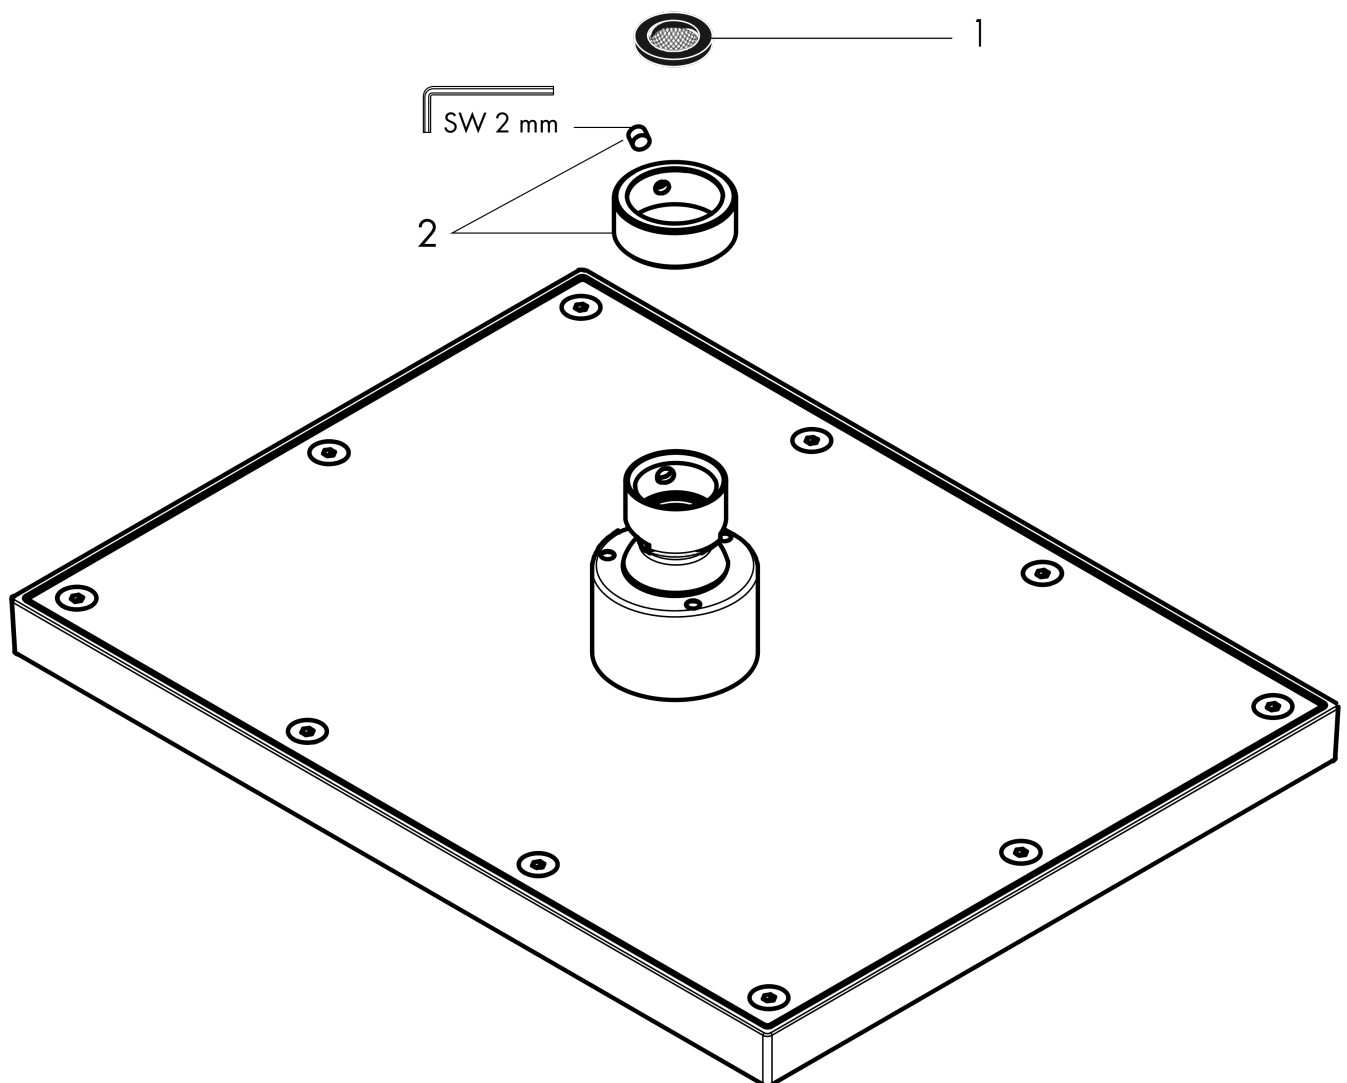

AXOR ShowerSolutions
Showerhead 245/185 1-Jet, 1.75 GPM
 Finishes : Part no. : **35371821**

Features

- Shower head size: 245 x 185 mm
- Spray modes: Rain
- Spray face finish: Fully-finished matching spray face
- Flow: 1.75 GPM (6.6 L/Min)
- Showerhead removable for cleaning

Item details

List Price

Technology

Compliance

Product image

Scale drawing

AXOR ShowerSolutions
Showerhead 245/185 1-Jet, 1.75 GPM
Finishes : Part no. : **35371821**

Exploded drawing

Year of production: >07/22

AXOR ShowerSolutions
Showerhead 245/185 1-Jet, 1.75 GPM
Finishes : Part no. : **35371821**

Spare parts list

Year of production: >07/22

| Pos. | | Part no. | Price | PU |
|------|----------------|----------|-------|----|
| 1 | filter packing | 94246000 | - | 1 |
| 2 | lock washer | 98942821 | - | 1 |