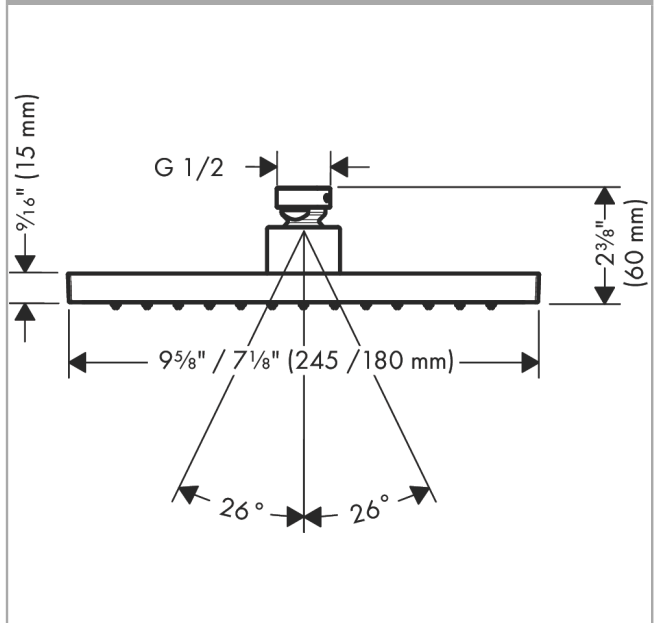

AXOR ShowerSolutions
Showerhead 245/185 1-Jet, 1.5 GPM
 Finishes : Part no. : **35372001**

Features

- Shower head size: 245 x 185 mm
- Spray modes: Rain
- Spray face finish: Fully-finished matching spray face
- Flow: 1.5 GPM (5.7 L/Min)
- Showerhead removable for cleaning

Item details

List Price

Technology

Compliance

Product image

Scale drawing

AXOR ShowerSolutions
Showerhead 245/185 1-Jet, 1.5 GPM
Finishes : Part no. : **35372001**

Exploded drawing

Year of production: >07/22

AXOR ShowerSolutions
Showerhead 245/185 1-Jet, 1.5 GPM
Finishes : Part no. : **35372001**

Spare parts list

Year of production: >07/22

Pos.		Part no.	Price	PU
1	filter packing	94246000	-	1
2	lock washer	98942001	-	1