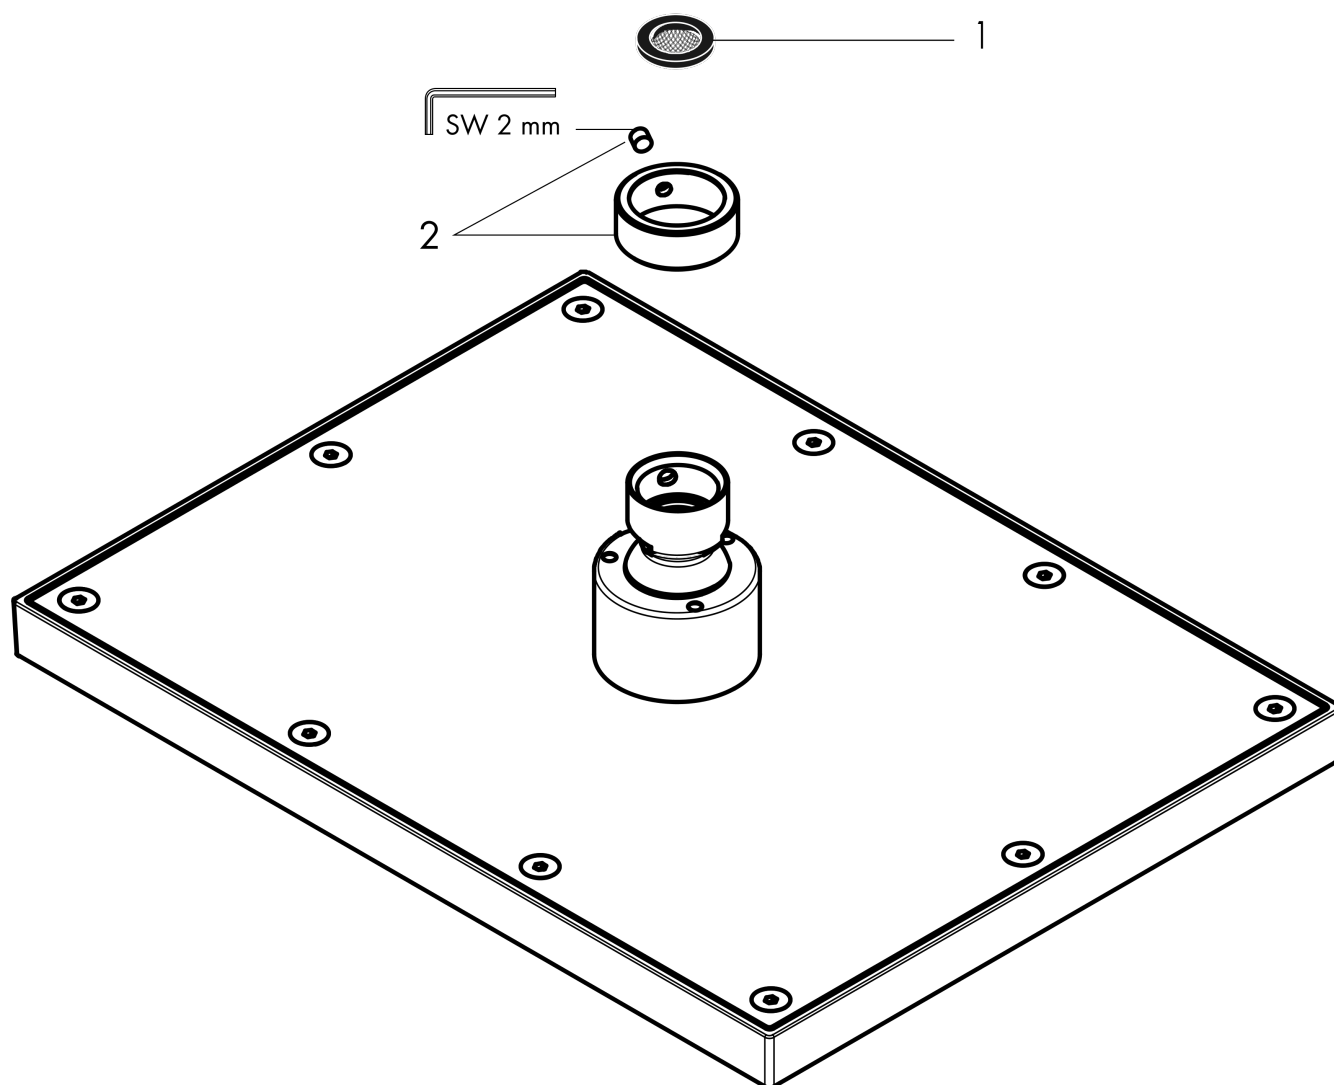

AXOR ShowerSolutions
Showerhead 245/185 1-Jet, 1.5 GPM
 Finishes : Part no. : **35372001**

Features

- Shower head size: 245 x 185 mm
- Spray modes: Rain
- Spray face finish: Fully-finished matching spray face
- Flow: 1.5 GPM (5.7 L/Min)
- Showerhead removable for cleaning

Item details

List Price

Technology

Compliance

Product image

Scale drawing

AXOR ShowerSolutions
Showerhead 245/185 1-Jet, 1.5 GPM
Finishes : Part no. : **35372001**

Exploded drawing

Year of production: >07/22

AXOR ShowerSolutions
Showerhead 245/185 1-Jet, 1.5 GPM
Finishes : Part no. : **35372001**

Spare parts list

Year of production: >07/22

Pos.		Part no.	Price	PU
1	filter packing	94246000	-	1
2	lock washer	98942001	-	1