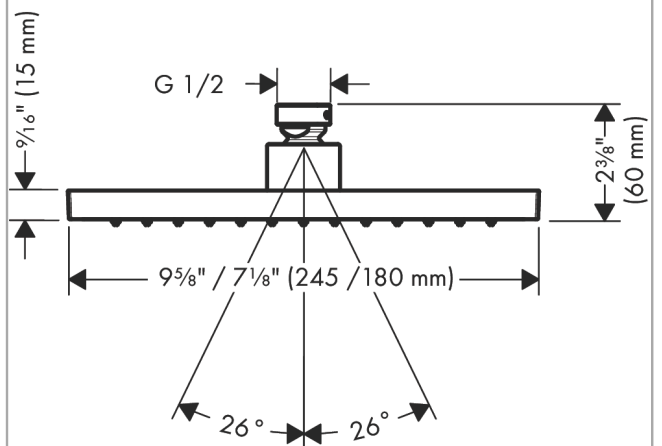

AXOR ShowerSolutions
Showerhead 245/185 1-Jet, 1.5 GPM
 Finishes : Part no. : **35372251**

Features

- Shower head size: 245 x 185 mm
- Spray modes: Rain
- Spray face finish: Fully-finished matching spray face
- Flow: 1.5 GPM (5.7 L/Min)
- Showerhead removable for cleaning

Item details

List Price

Technology

Compliance

Product image

Scale drawing

AXOR ShowerSolutions
Showerhead 245/185 1-Jet, 1.5 GPM
Finishes : Part no. : **35372251**

Exploded drawing

Year of production: >07/22

AXOR ShowerSolutions
Showerhead 245/185 1-Jet, 1.5 GPM
Finishes : Part no. : **35372251**

Spare parts list

Year of production: >07/22

Pos.		Part no.	Price	PU
1	filter packing	94246000	-	1
2	lock washer	98942251	-	1