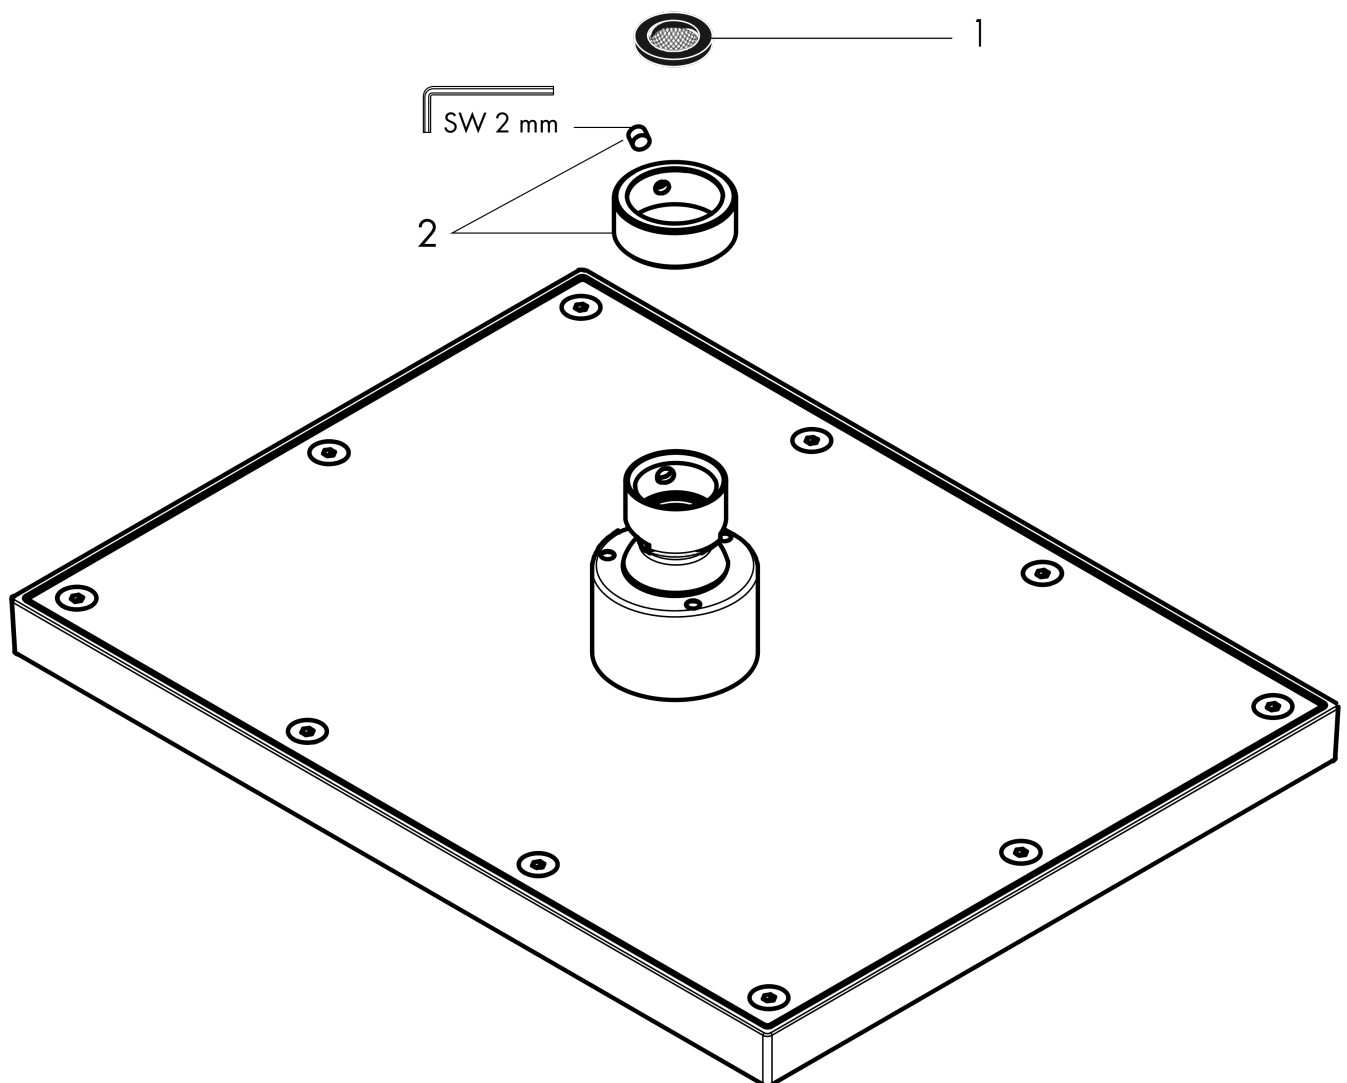

AXOR ShowerSolutions
Showerhead 245/185 1-Jet, 1.5 GPM
 Finishes : Part no. : **35372251**

Features

- Shower head size: 245 x 185 mm
- Spray modes: Rain
- Spray face finish: Fully-finished matching spray face
- Flow: 1.5 GPM (5.7 L/Min)
- Showerhead removable for cleaning

Item details

List Price

Technology

Compliance

Product image

Scale drawing

AXOR ShowerSolutions
Showerhead 245/185 1-Jet, 1.5 GPM
Finishes : Part no. : **35372251**

Exploded drawing

Year of production: >07/22

AXOR ShowerSolutions
Showerhead 245/185 1-Jet, 1.5 GPM
Finishes : Part no. : **35372251**

Spare parts list

Year of production: >07/22

Pos.		Part no.	Price	PU
1	filter packing	94246000	-	1
2	lock washer	98942251	-	1