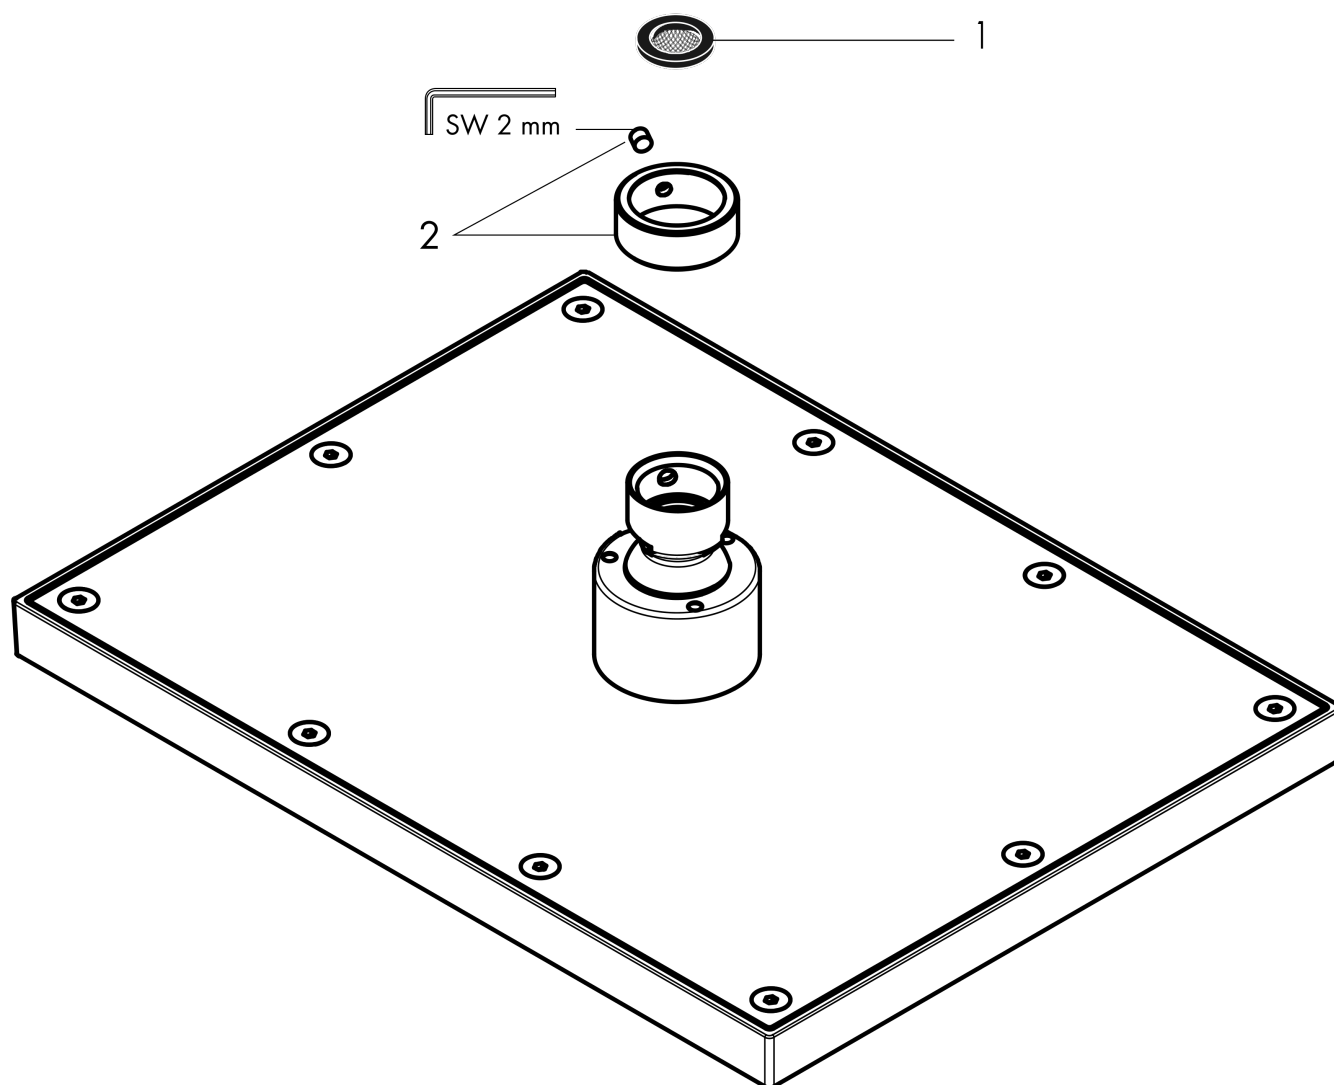

### Features

- Shower head size: 245 x 185 mm
- Spray modes: Rain
- Spray face finish: Fully-finished matching spray face
- Flow: 1.5 GPM (5.7 L/Min)
- Showerhead removable for cleaning

### Scale drawing

**AXOR ShowerSolutions**  
**Showerhead 245/185 1-Jet, 1.5 GPM**  
Finishes : Part no. : **35372341**

## Exploded drawing

Year of production: >07/22

**AXOR ShowerSolutions**  
**Showerhead 245/185 1-Jet, 1.5 GPM**  
Finishes : Part no. : **35372341**