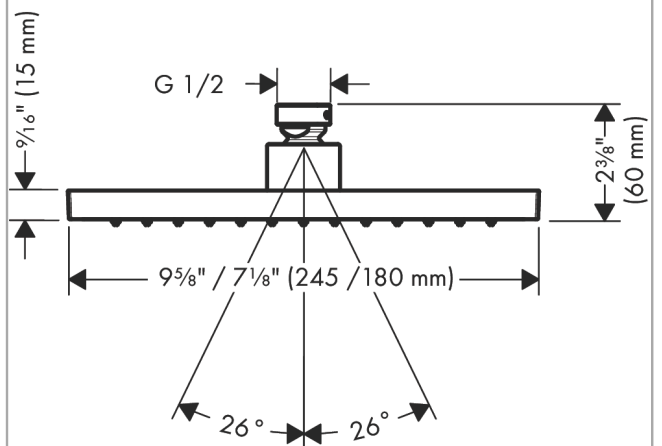

### Features

- Shower head size: 245 x 185 mm
- Spray modes: Rain
- Spray face finish: Fully-finished matching spray face
- Flow: 1.5 GPM (5.7 L/Min)
- Showerhead removable for cleaning

### Scale drawing

**AXOR ShowerSolutions**  
**Showerhead 245/185 1-Jet, 1.5 GPM**  
Finishes : Part no. : **35372341**

## Exploded drawing

Year of production: >07/22

**AXOR ShowerSolutions**  
**Showerhead 245/185 1-Jet, 1.5 GPM**  
Finishes : Part no. : **35372341**