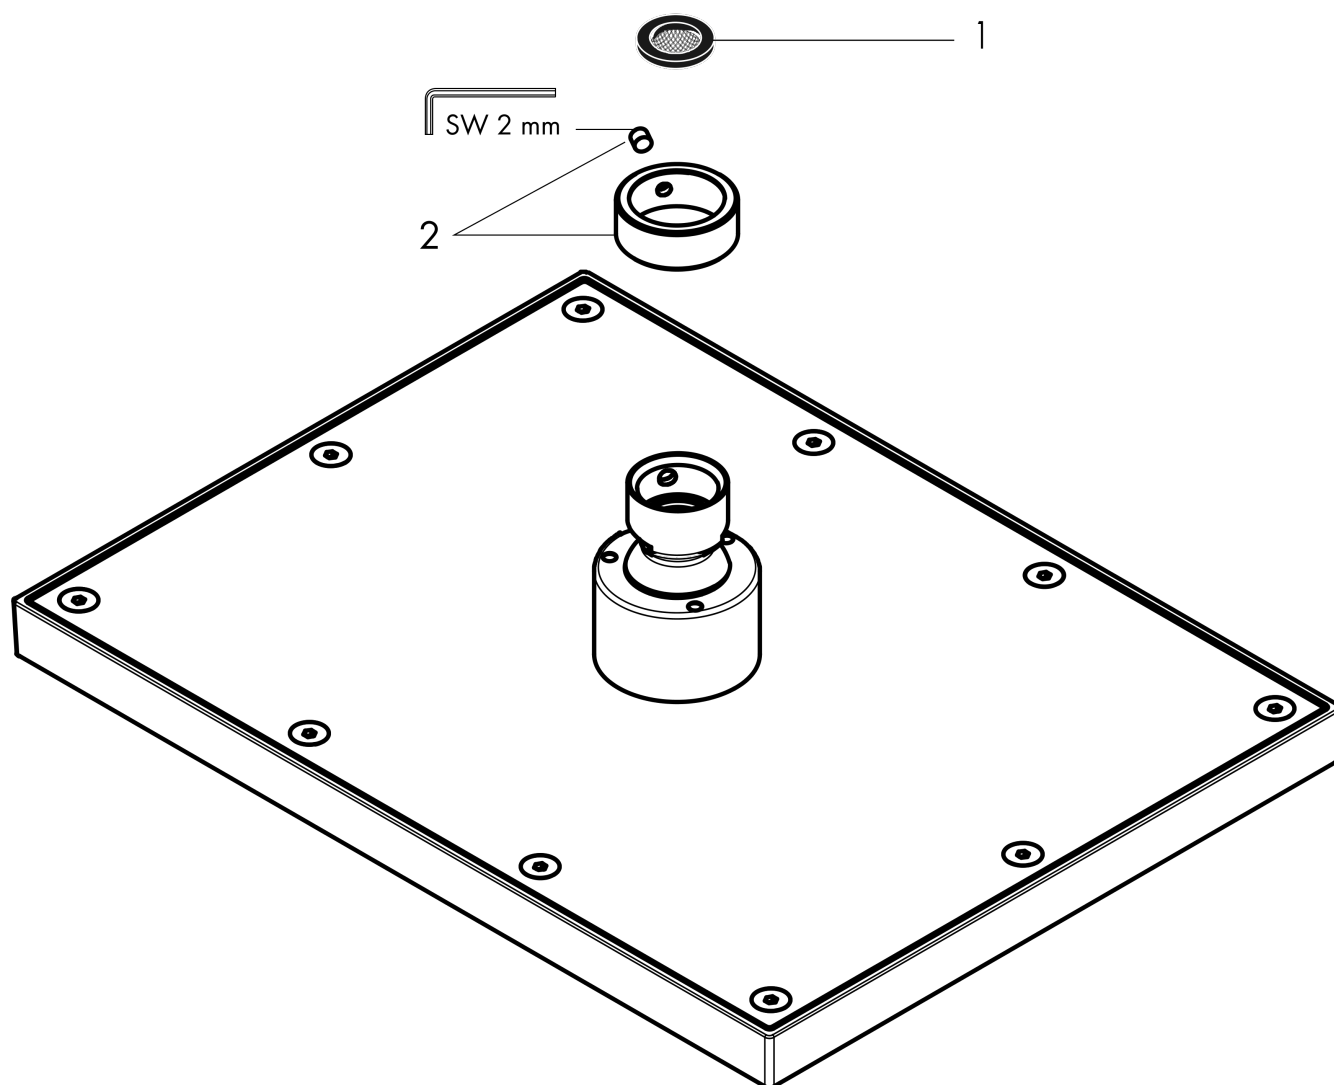

### Features

- Shower head size: 245 x 185 mm
- Spray modes: Rain
- Spray face finish: Fully-finished matching spray face
- Flow: 1.5 GPM (5.7 L/Min)
- Showerhead removable for cleaning

### Scale drawing

**AXOR ShowerSolutions**  
**Showerhead 245/185 1-Jet, 1.5 GPM**  
Finishes : Part no. : **35372671**

## Exploded drawing

Year of production: >07/22

**AXOR ShowerSolutions**  
**Showerhead 245/185 1-Jet, 1.5 GPM**  
Finishes : Part no. : **35372671**