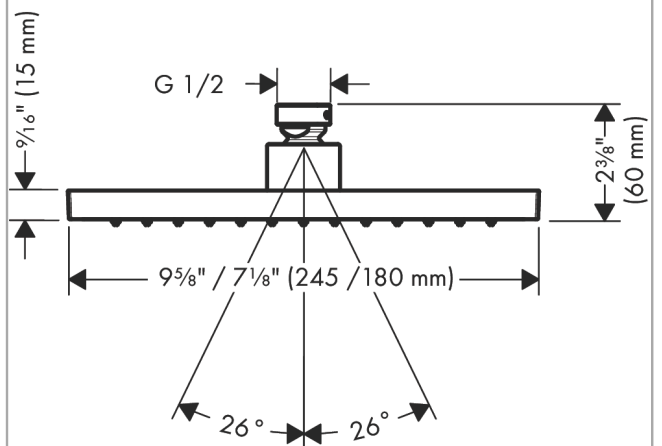

### Features

- Shower head size: 245 x 185 mm
- Spray modes: Rain
- Spray face finish: Fully-finished matching spray face
- Flow: 1.5 GPM (5.7 L/Min)
- Showerhead removable for cleaning

### Scale drawing

**AXOR ShowerSolutions**  
**Showerhead 245/185 1-Jet, 1.5 GPM**  
Finishes : Part no. : **35372671**

## Exploded drawing

Year of production: >07/22

**AXOR ShowerSolutions**  
**Showerhead 245/185 1-Jet, 1.5 GPM**  
Finishes : Part no. : **35372671**