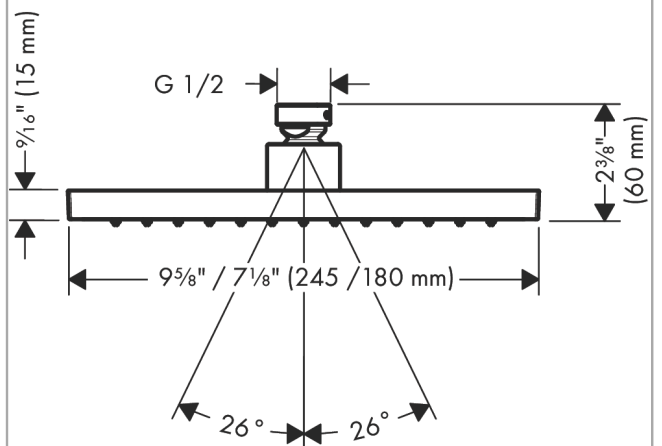

AXOR ShowerSolutions
Showerhead 245/185 1-Jet, 1.5 GPM
 Finishes : Part no. : **35372821**

Features

- Shower head size: 245 x 185 mm
- Spray modes: Rain
- Spray face finish: Fully-finished matching spray face
- Flow: 1.5 GPM (5.7 L/Min)
- Showerhead removable for cleaning

Item details

List Price

Technology

Compliance

Product image

Scale drawing

AXOR ShowerSolutions
Showerhead 245/185 1-Jet, 1.5 GPM
Finishes : Part no. : **35372821**

Exploded drawing

Year of production: >07/22

AXOR ShowerSolutions
Showerhead 245/185 1-Jet, 1.5 GPM
Finishes : Part no. : **35372821**

Spare parts list

Year of production: >07/22

Pos.		Part no.	Price	PU
1	filter packing	94246000	-	1
2	lock washer	98942821	-	1