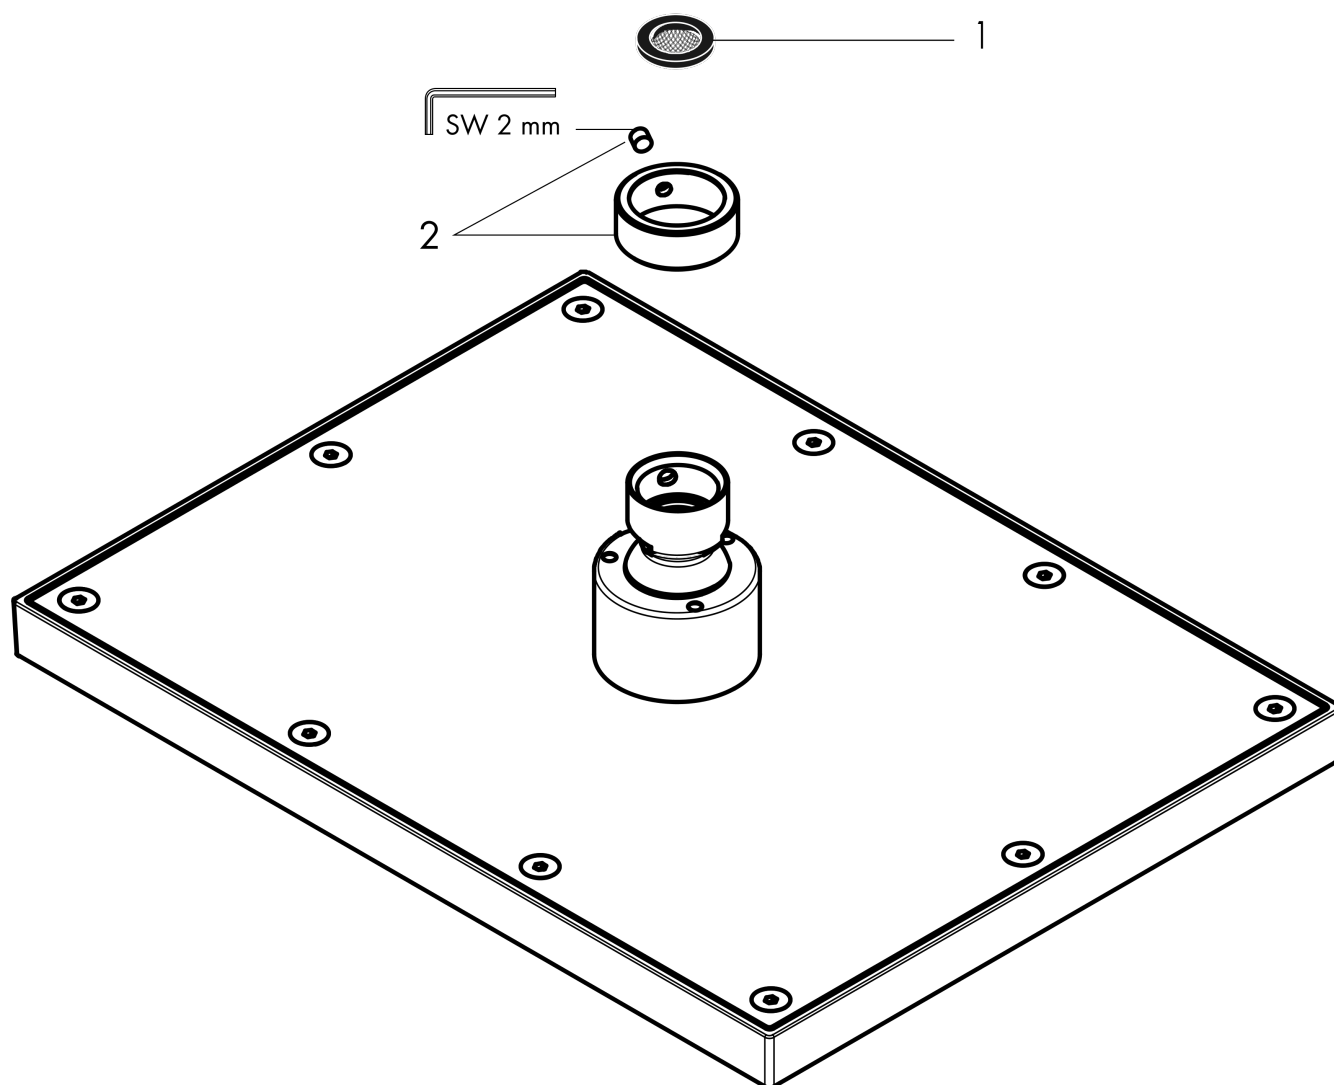

AXOR ShowerSolutions
Showerhead 245/185 1-Jet, 1.5 GPM
 Finishes : Part no. : **35372821**

Features

- Shower head size: 245 x 185 mm
- Spray modes: Rain
- Spray face finish: Fully-finished matching spray face
- Flow: 1.5 GPM (5.7 L/Min)
- Showerhead removable for cleaning

Item details

List Price

Technology

Compliance

Product image

Scale drawing

AXOR ShowerSolutions
Showerhead 245/185 1-Jet, 1.5 GPM
Finishes : Part no. : **35372821**

Exploded drawing

Year of production: >07/22

AXOR ShowerSolutions
Showerhead 245/185 1-Jet, 1.5 GPM
Finishes : Part no. : **35372821**

Spare parts list

Year of production: >07/22

Pos.		Part no.	Price	PU
1	filter packing	94246000	-	1
2	lock washer	98942821	-	1