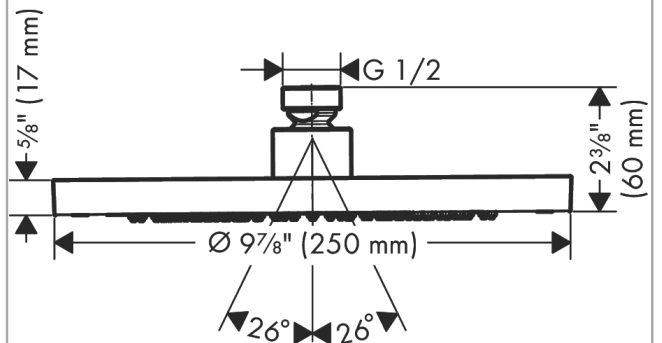

AXOR ShowerSolutions
Showerhead 245 1-Jet 1.75 GPM
Finishes : Part no. : **35385001**

Features

- Shower head size: 245 mm
- Spray modes: Rain
- Flow: 1.75 GPM (6.6 L/Min)
- Showerhead removable for cleaning

Item details

List Price

Technology

Compliance

Product image

Scale drawing

AXOR ShowerSolutions
Showerhead 245 1-Jet 1.75 GPM
Finishes : Part no. : **35385001**

Exploded drawing

Year of production: >07/22

AXOR ShowerSolutions
Showerhead 245 1-Jet 1.75 GPM
Finishes : Part no. : **35385001**

Spare parts list

Year of production: >07/22

Pos.		Part no.	Price	PU
1	filter packing	94246000	-	1
2	lock washer	98942000	-	1