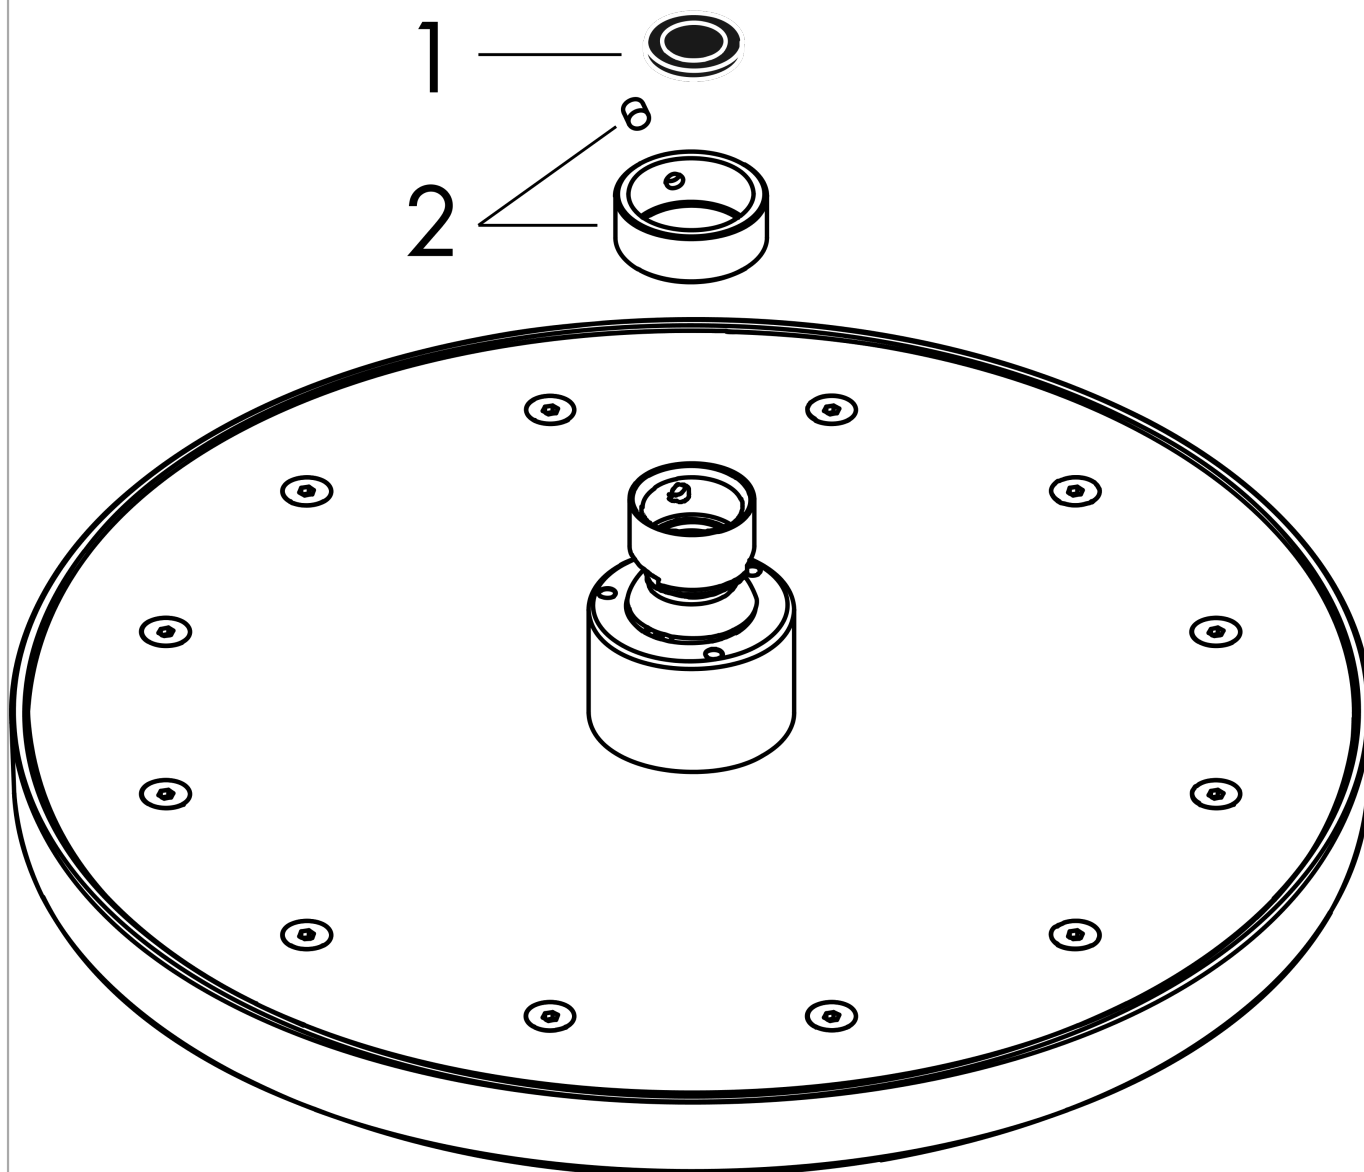

AXOR ShowerSolutions
Showerhead 245 1-Jet 1.75 GPM
Finishes : Part no. : **35385001**

Features

- Shower head size: 245 mm
- Spray modes: Rain
- Flow: 1.75 GPM (6.6 L/Min)
- Showerhead removable for cleaning

Item details

List Price

Technology

Compliance

Product image

Scale drawing

AXOR ShowerSolutions
Showerhead 245 1-Jet 1.75 GPM
Finishes : Part no. : **35385001**

Exploded drawing

Year of production: >07/22

AXOR ShowerSolutions
Showerhead 245 1-Jet 1.75 GPM
Finishes : Part no. : **35385001**

Spare parts list

Year of production: >07/22

Pos.		Part no.	Price	PU
1	filter packing	94246000	-	1
2	lock washer	98942000	-	1