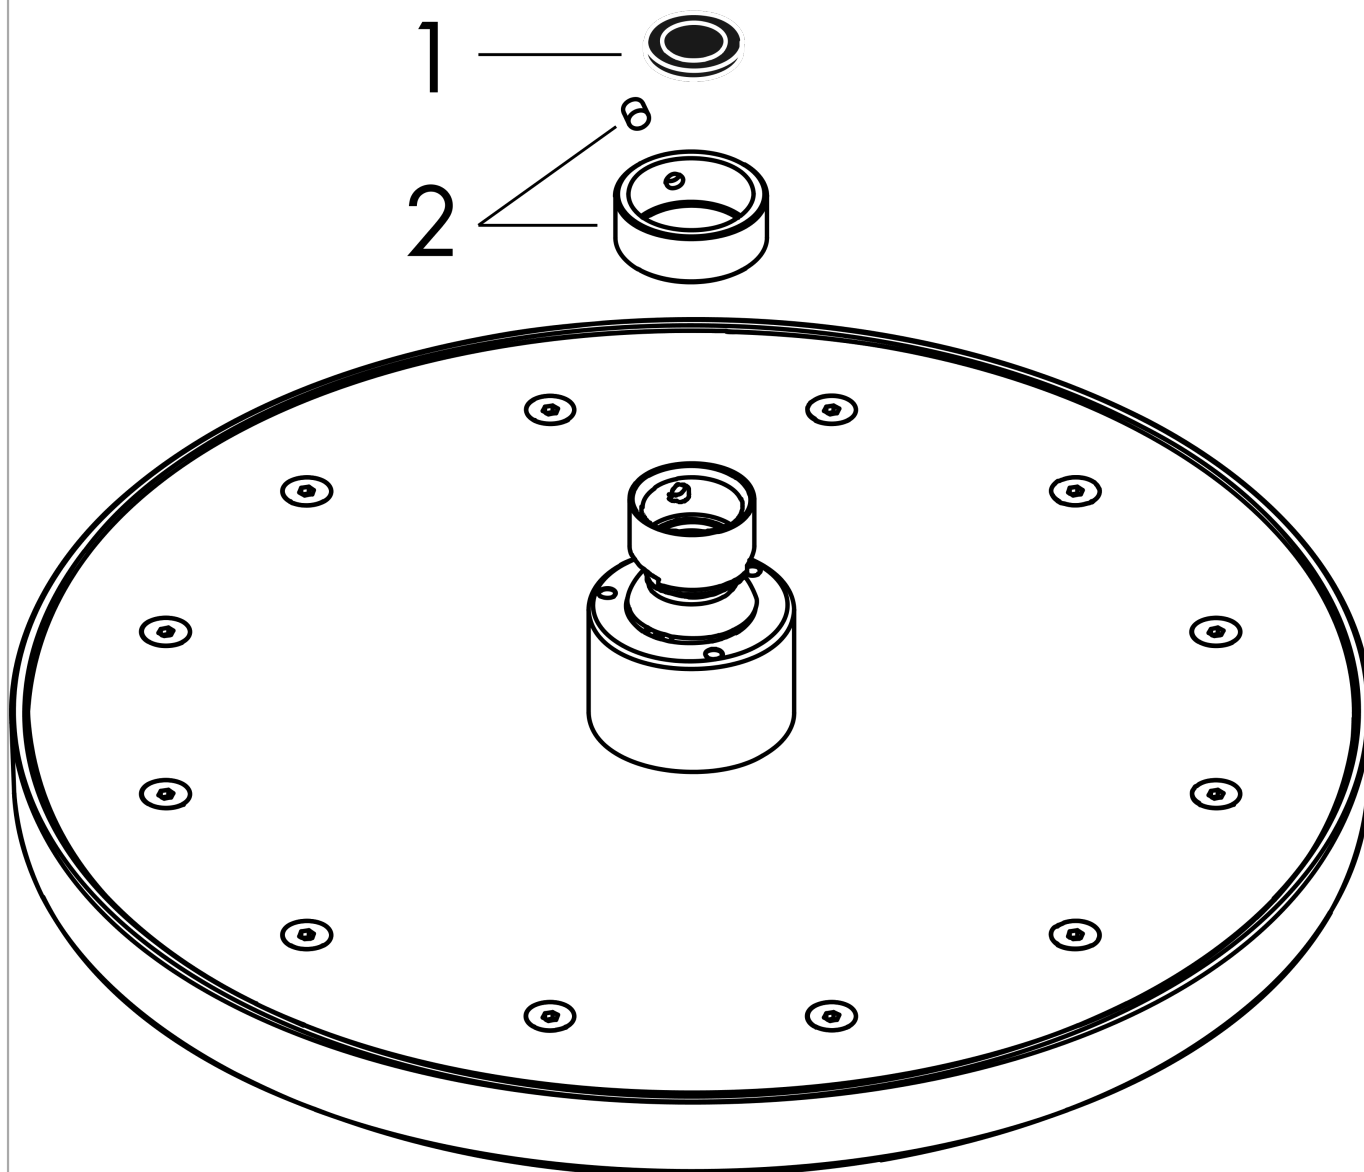

AXOR ShowerSolutions
Showerhead 245 1-Jet 1.75 GPM
Finishes : Part no. : **35385251**

Features

- Shower head size: 245 mm
- Spray modes: Rain
- Flow: 1.75 GPM (6.6 L/Min)
- Showerhead removable for cleaning

Item details

List Price

Technology

Compliance

Product image

Scale drawing

AXOR ShowerSolutions
Showerhead 245 1-Jet 1.75 GPM
Finishes : Part no. : **35385251**

Exploded drawing

Year of production: >07/22

AXOR ShowerSolutions
Showerhead 245 1-Jet 1.75 GPM
Finishes : Part no. : **35385251**

Spare parts list

Year of production: >07/22

Pos.		Part no.	Price	PU
1	filter packing	94246000	-	1
2	lock washer	98942000	-	1