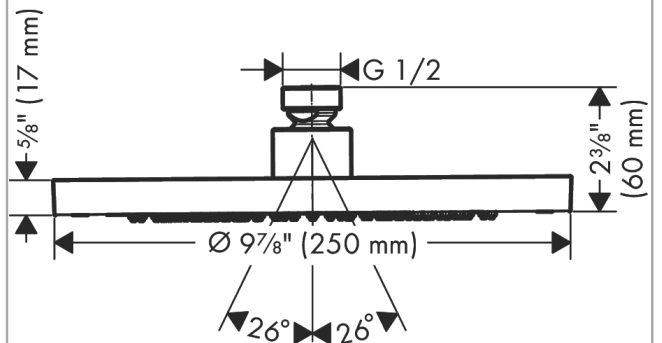

AXOR ShowerSolutions
Showerhead 245 1-Jet 1.75 GPM
Finishes : Part no. : **35385251**

Features

- Shower head size: 245 mm
- Spray modes: Rain
- Flow: 1.75 GPM (6.6 L/Min)
- Showerhead removable for cleaning

Item details

List Price

Technology

Compliance

Product image

Scale drawing

AXOR ShowerSolutions
Showerhead 245 1-Jet 1.75 GPM
Finishes : Part no. : **35385251**

Exploded drawing

Year of production: >07/22

AXOR ShowerSolutions
Showerhead 245 1-Jet 1.75 GPM
Finishes : Part no. : **35385251**

Spare parts list

Year of production: >07/22

Pos.		Part no.	Price	PU
1	filter packing	94246000	-	1
2	lock washer	98942000	-	1