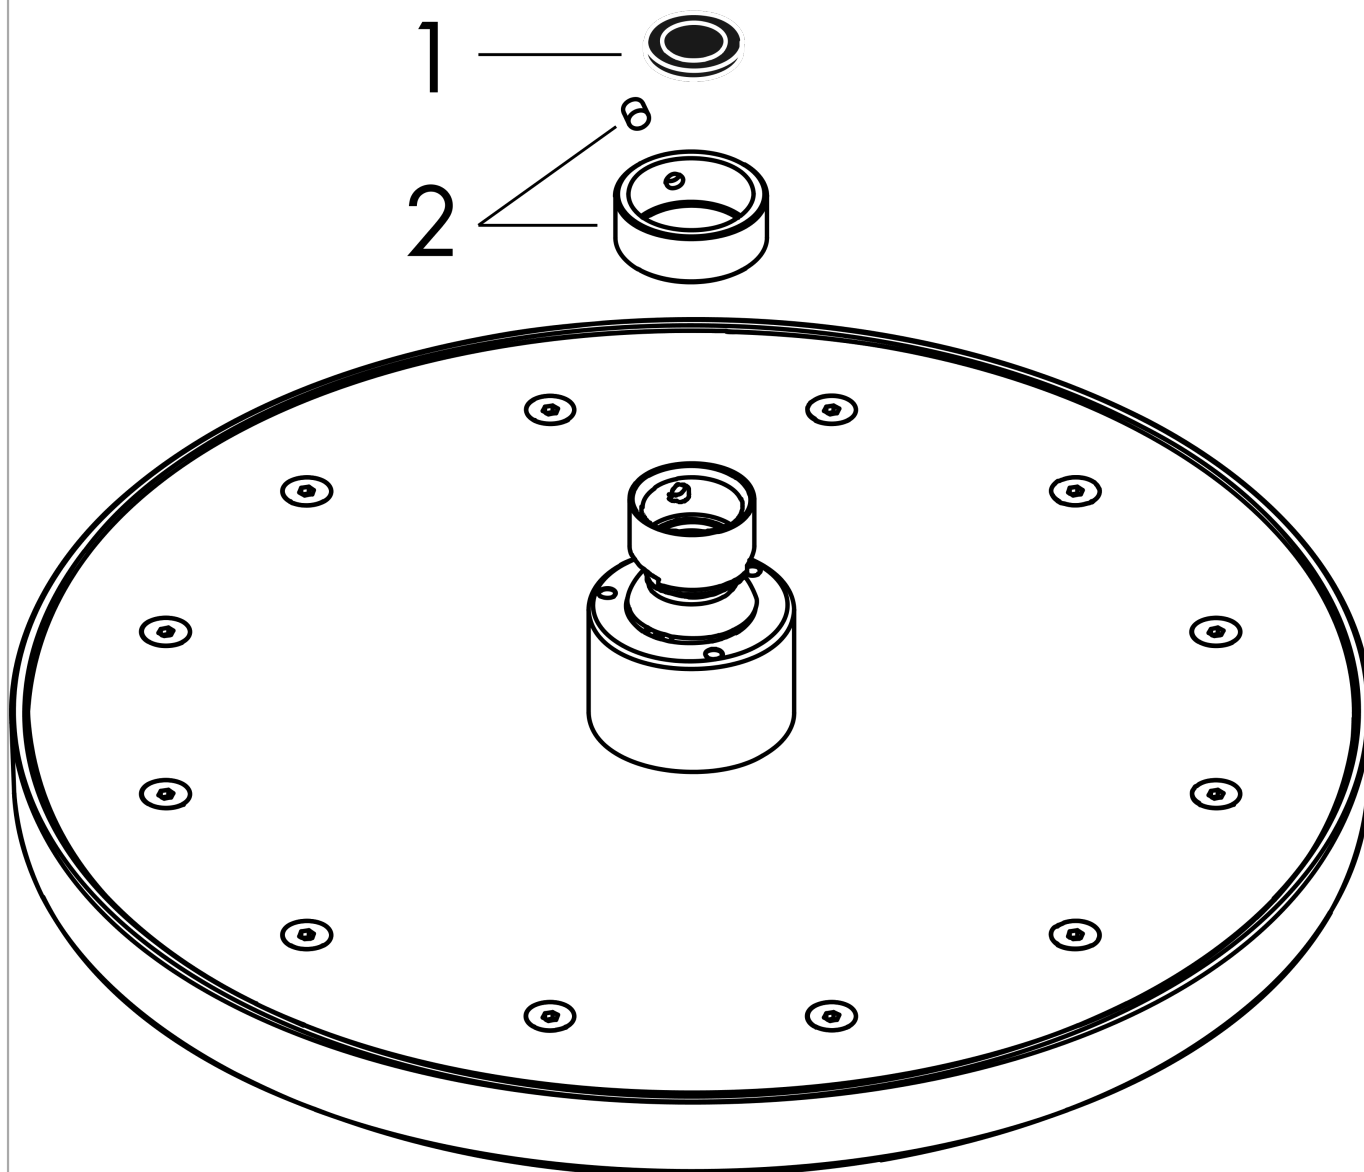

### Features

- Shower head size: 245 mm
- Spray modes: Rain
- Flow: 1.75 GPM (6.6 L/Min)
- Showerhead removable for cleaning

### Scale drawing

**AXOR ShowerSolutions**  
**Showerhead 245 1-Jet 1.75 GPM**  
Finishes : Part no. : **35385341**

## Exploded drawing

Year of production: >07/22

**AXOR ShowerSolutions**  
**Showerhead 245 1-Jet 1.75 GPM**  
Finishes : Part no. : **35385341**