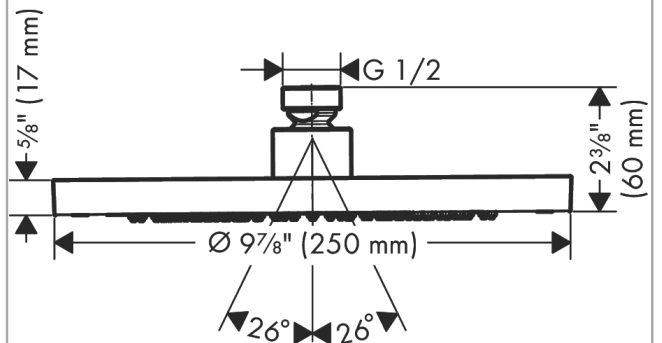

### Features

- Shower head size: 245 mm
- Spray modes: Rain
- Flow: 1.75 GPM (6.6 L/Min)
- Showerhead removable for cleaning

### Scale drawing

**AXOR ShowerSolutions**  
**Showerhead 245 1-Jet 1.75 GPM**  
Finishes : Part no. : **35385341**

## Exploded drawing

Year of production: >07/22

**AXOR ShowerSolutions**  
**Showerhead 245 1-Jet 1.75 GPM**  
Finishes : Part no. : **35385341**