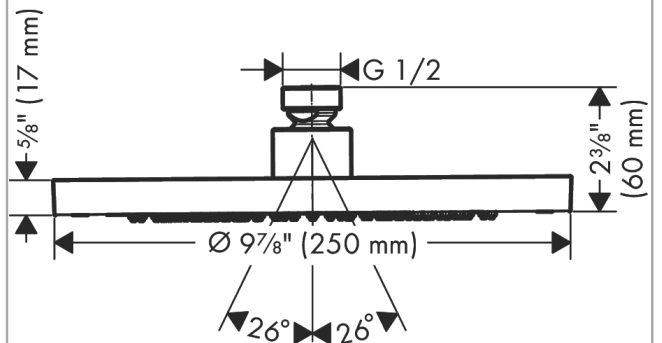

AXOR ShowerSolutions
Showerhead 245 1-Jet 1.75 GPM
 Finishes : Part no. : **35385671**

Features

- Shower head size: 245 mm
- Spray modes: Rain
- Flow: 1.75 GPM (6.6 L/Min)
- Showerhead removable for cleaning

Item details

List Price

Technology

Compliance

Product image

Scale drawing

AXOR ShowerSolutions
Showerhead 245 1-Jet 1.75 GPM
Finishes : Part no. : **35385671**

Exploded drawing

Year of production: >07/22

AXOR ShowerSolutions
Showerhead 245 1-Jet 1.75 GPM
Finishes : Part no. : **35385671**

Spare parts list

Year of production: >07/22

Pos.		Part no.	Price	PU
1	filter packing	94246000	-	1
2	lock washer	98942000	-	1