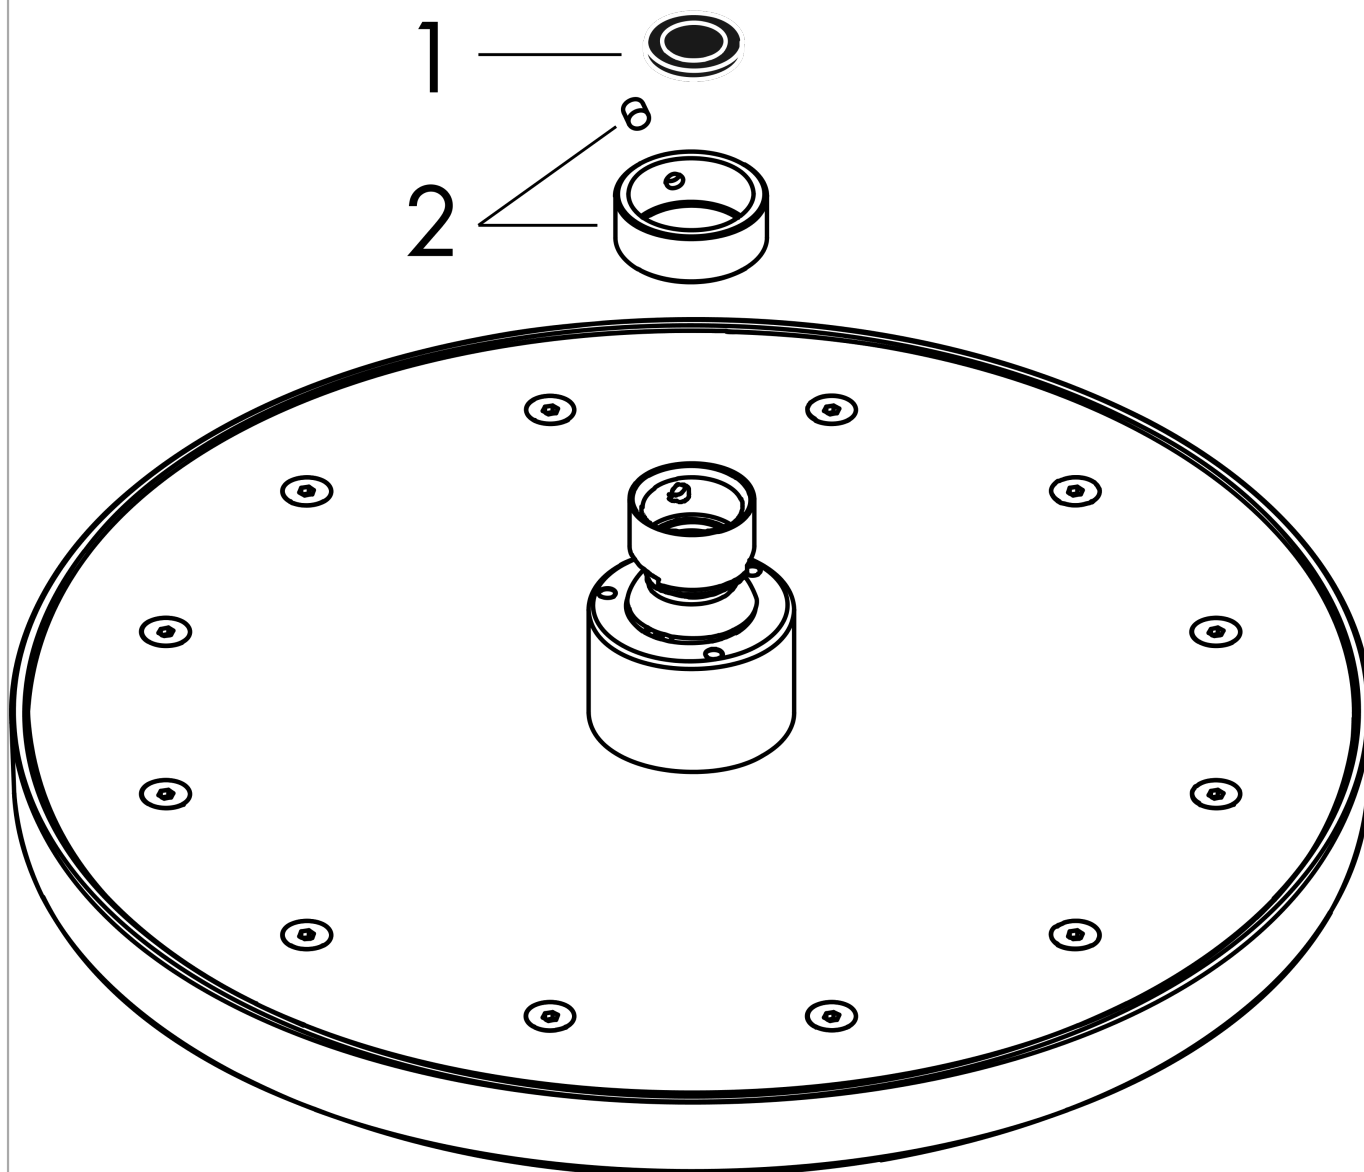

AXOR ShowerSolutions
Showerhead 245 1-Jet 1.75 GPM
 Finishes : Part no. : **35385671**

Features

- Shower head size: 245 mm
- Spray modes: Rain
- Flow: 1.75 GPM (6.6 L/Min)
- Showerhead removable for cleaning

Item details

List Price

Technology

Compliance

Product image

Scale drawing

AXOR ShowerSolutions
Showerhead 245 1-Jet 1.75 GPM
Finishes : Part no. : **35385671**

Exploded drawing

Year of production: >07/22

AXOR ShowerSolutions
Showerhead 245 1-Jet 1.75 GPM
Finishes : Part no. : **35385671**

Spare parts list

Year of production: >07/22

Pos.		Part no.	Price	PU
1	filter packing	94246000	-	1
2	lock washer	98942000	-	1