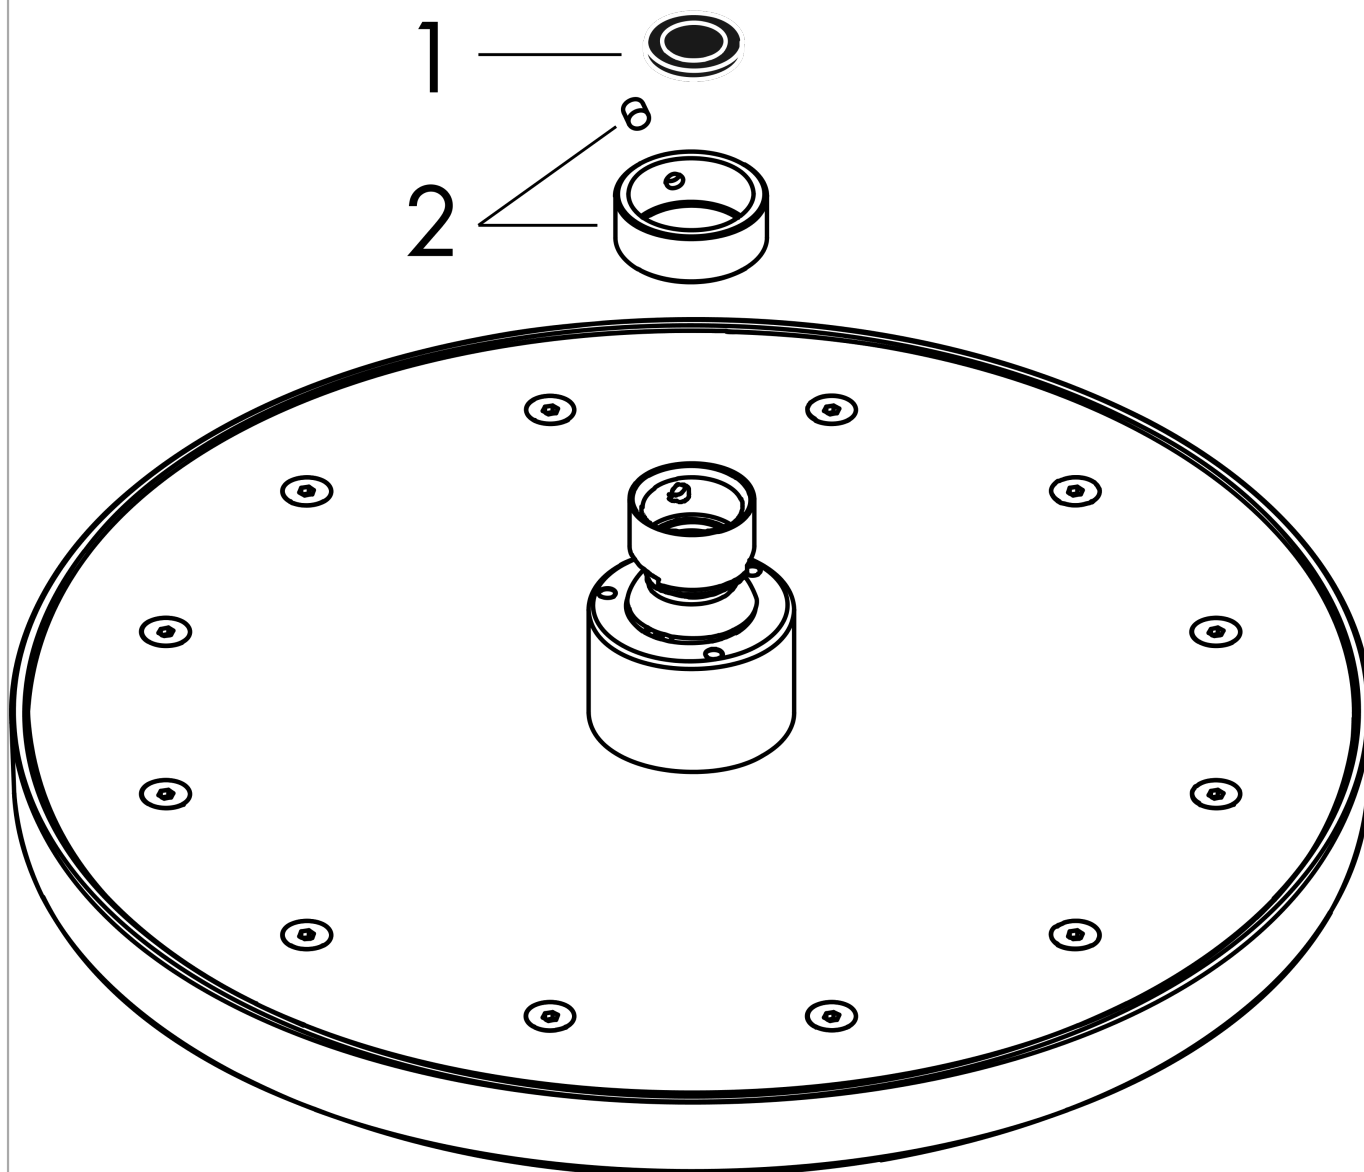

AXOR ShowerSolutions
Showerhead 245 1-Jet 1.75 GPM
 Finishes : Part no. : **35385821**

Features

- Shower head size: 245 mm
- Spray modes: Rain
- Flow: 1.75 GPM (6.6 L/Min)
- Showerhead removable for cleaning

Item details

List Price

Technology

Compliance

Product image

Scale drawing

AXOR ShowerSolutions
Showerhead 245 1-Jet 1.75 GPM
Finishes : Part no. : **35385821**

Exploded drawing

Year of production: >07/22

AXOR ShowerSolutions
Showerhead 245 1-Jet 1.75 GPM
Finishes : Part no. : **35385821**

Spare parts list

Year of production: >07/22

Pos.		Part no.	Price	PU
1	filter packing	94246000	-	1
2	lock washer	98942000	-	1