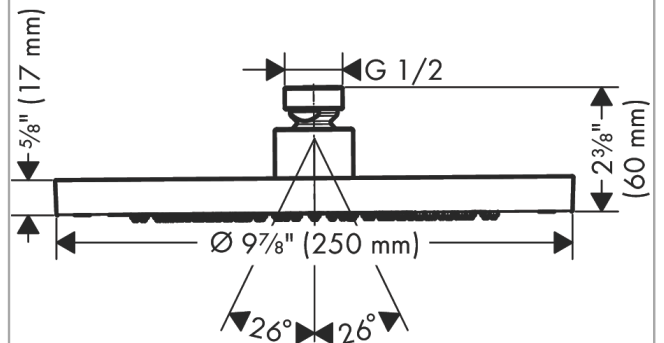

AXOR ShowerSolutions
Showerhead 245 1-Jet 1.75 GPM
 Finishes : Part no. : **35385821**

Features

- Shower head size: 245 mm
- Spray modes: Rain
- Flow: 1.75 GPM (6.6 L/Min)
- Showerhead removable for cleaning

Item details

List Price

Technology

Compliance

Product image

Scale drawing

AXOR ShowerSolutions
Showerhead 245 1-Jet 1.75 GPM
Finishes : Part no. : **35385821**

Exploded drawing

Year of production: >07/22

AXOR ShowerSolutions
Showerhead 245 1-Jet 1.75 GPM
Finishes : Part no. : **35385821**

Spare parts list

Year of production: >07/22

Pos.		Part no.	Price	PU
1	filter packing	94246000	-	1
2	lock washer	98942000	-	1