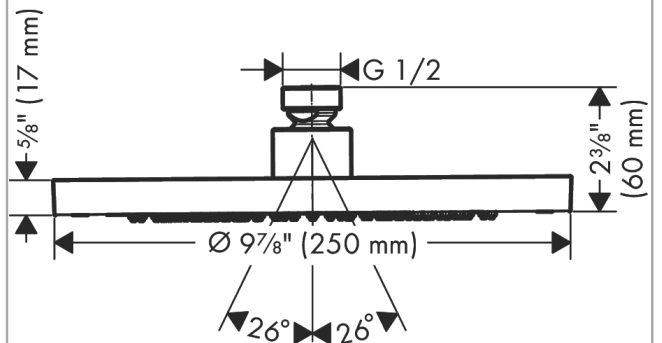

AXOR ShowerSolutions
Showerhead 245 1-Jet 1.5 GPM
 Finishes : Part no. : **35386251**

Features

- Shower head size: 245 mm
- Spray modes: Rain
- Flow: 1.5 GPM (5.7 L/Min)
- Showerhead removable for cleaning

Item details

List Price

Technology

Compliance

Product image

Scale drawing

AXOR ShowerSolutions
Showerhead 245 1-Jet 1.5 GPM
Finishes : Part no. : **35386251**

Exploded drawing

Year of production: >07/22

AXOR ShowerSolutions
Showerhead 245 1-Jet 1.5 GPM
Finishes : Part no. : **35386251**

Spare parts list

Year of production: >07/22

Pos.		Part no.	Price	PU
1	filter packing	94246000	-	1
2	lock washer	98942001	-	1