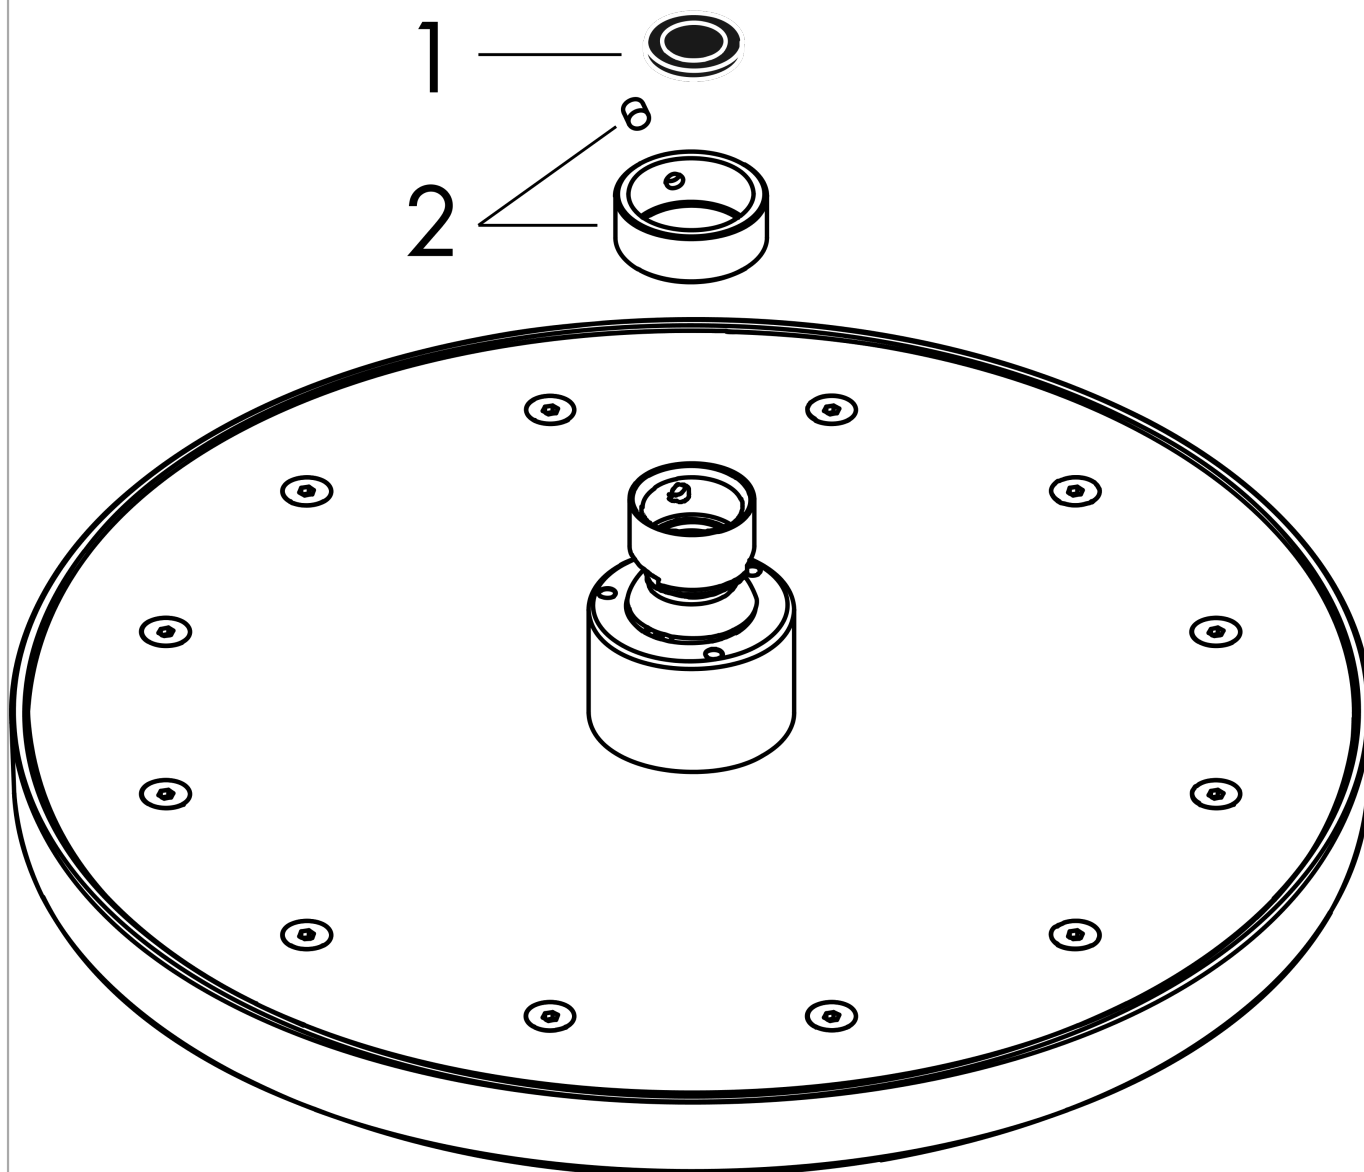

AXOR ShowerSolutions
Showerhead 245 1-Jet 1.5 GPM
 Finishes : Part no. : **35386251**

Features

- Shower head size: 245 mm
- Spray modes: Rain
- Flow: 1.5 GPM (5.7 L/Min)
- Showerhead removable for cleaning

Item details

List Price

Technology

Compliance

Product image

Scale drawing

AXOR ShowerSolutions
Showerhead 245 1-Jet 1.5 GPM
Finishes : Part no. : **35386251**

Exploded drawing

Year of production: >07/22

AXOR ShowerSolutions
Showerhead 245 1-Jet 1.5 GPM
Finishes : Part no. : **35386251**

Spare parts list

Year of production: >07/22

Pos.		Part no.	Price	PU
1	filter packing	94246000	-	1
2	lock washer	98942001	-	1