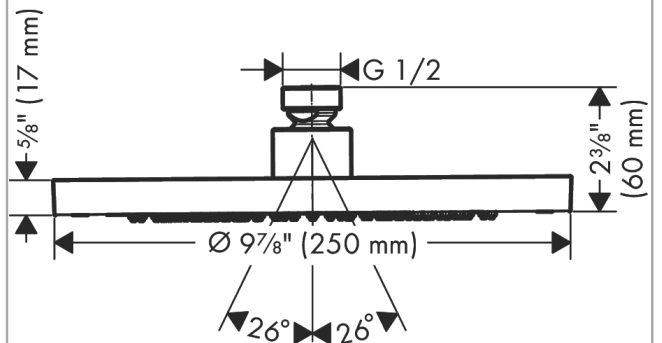

AXOR ShowerSolutions
Showerhead 245 1-Jet 1.5 GPM
 Finishes : Part no. : **35386341**

Features

- Shower head size: 245 mm
- Spray modes: Rain
- Flow: 1.5 GPM (5.7 L/Min)
- Showerhead removable for cleaning

Item details

List Price

Technology

Compliance

Product image

Scale drawing

AXOR ShowerSolutions
Showerhead 245 1-Jet 1.5 GPM
Finishes : Part no. : **35386341**

Exploded drawing

Year of production: >07/22

AXOR ShowerSolutions
Showerhead 245 1-Jet 1.5 GPM
Finishes : Part no. : **35386341**

Spare parts list

Year of production: >07/22

Pos.		Part no.	Price	PU
1	filter packing	94246000	-	1
2	lock washer	98942001	-	1