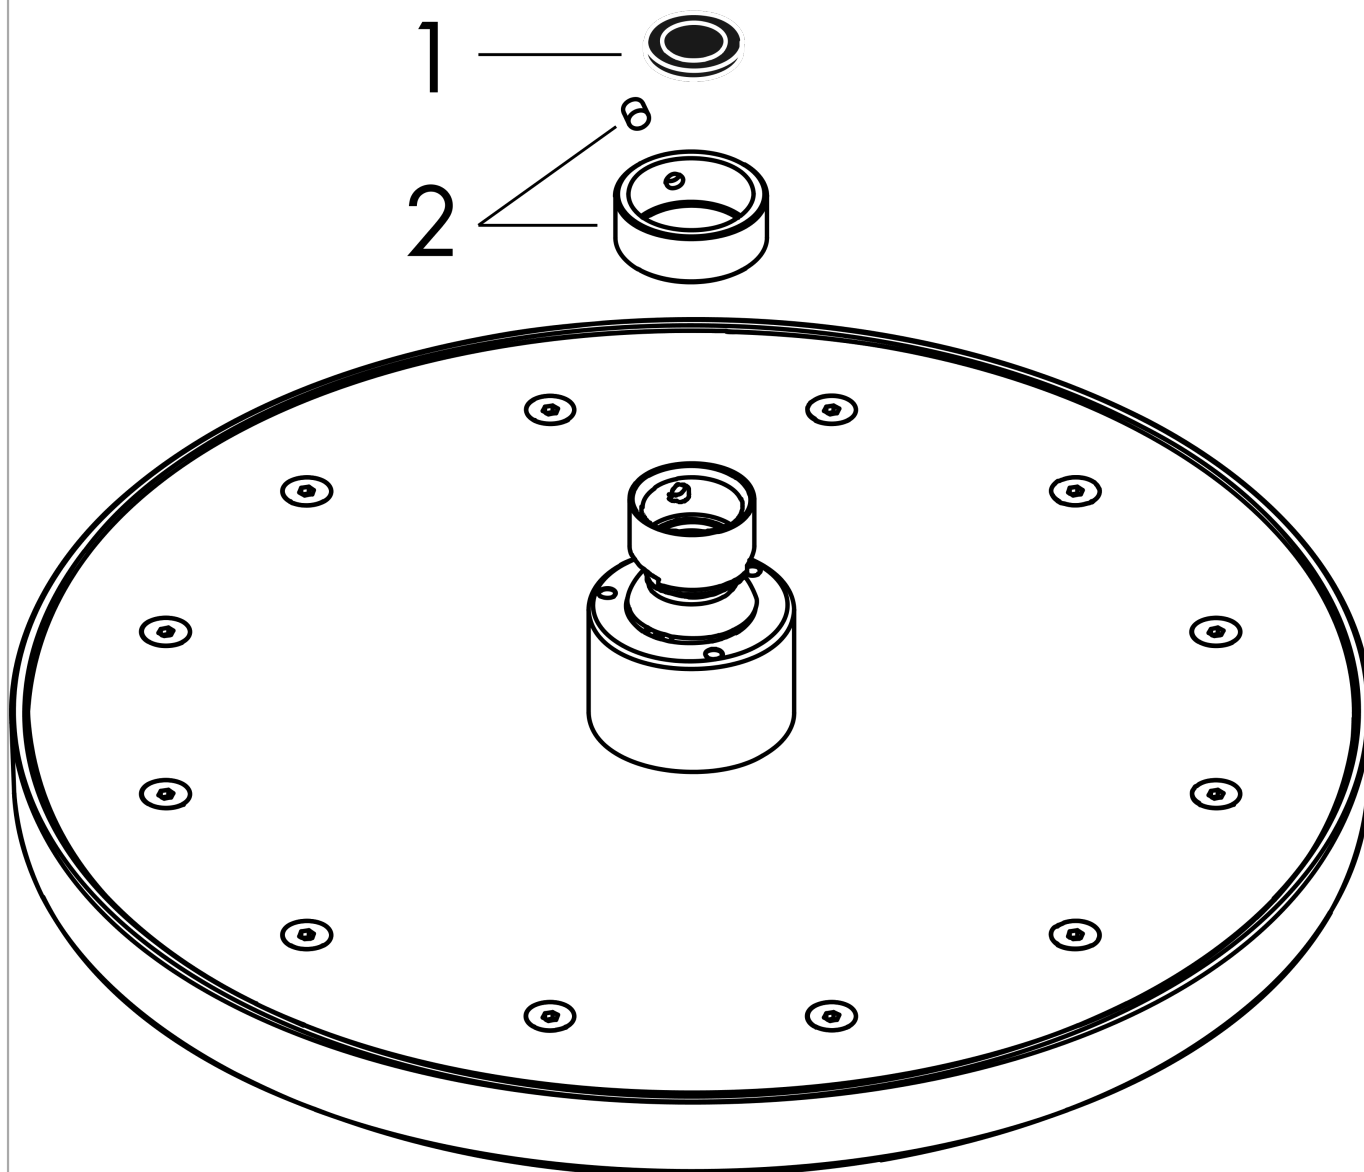

AXOR ShowerSolutions
Showerhead 245 1-Jet 1.5 GPM
 Finishes : Part no. : **35386341**

Features

- Shower head size: 245 mm
- Spray modes: Rain
- Flow: 1.5 GPM (5.7 L/Min)
- Showerhead removable for cleaning

Item details

List Price

Technology

Compliance

Product image

Scale drawing

AXOR ShowerSolutions
Showerhead 245 1-Jet 1.5 GPM
Finishes : Part no. : **35386341**

Exploded drawing

Year of production: >07/22

AXOR ShowerSolutions
Showerhead 245 1-Jet 1.5 GPM
Finishes : Part no. : **35386341**

Spare parts list

Year of production: >07/22

Pos.		Part no.	Price	PU
1	filter packing	94246000	-	1
2	lock washer	98942001	-	1